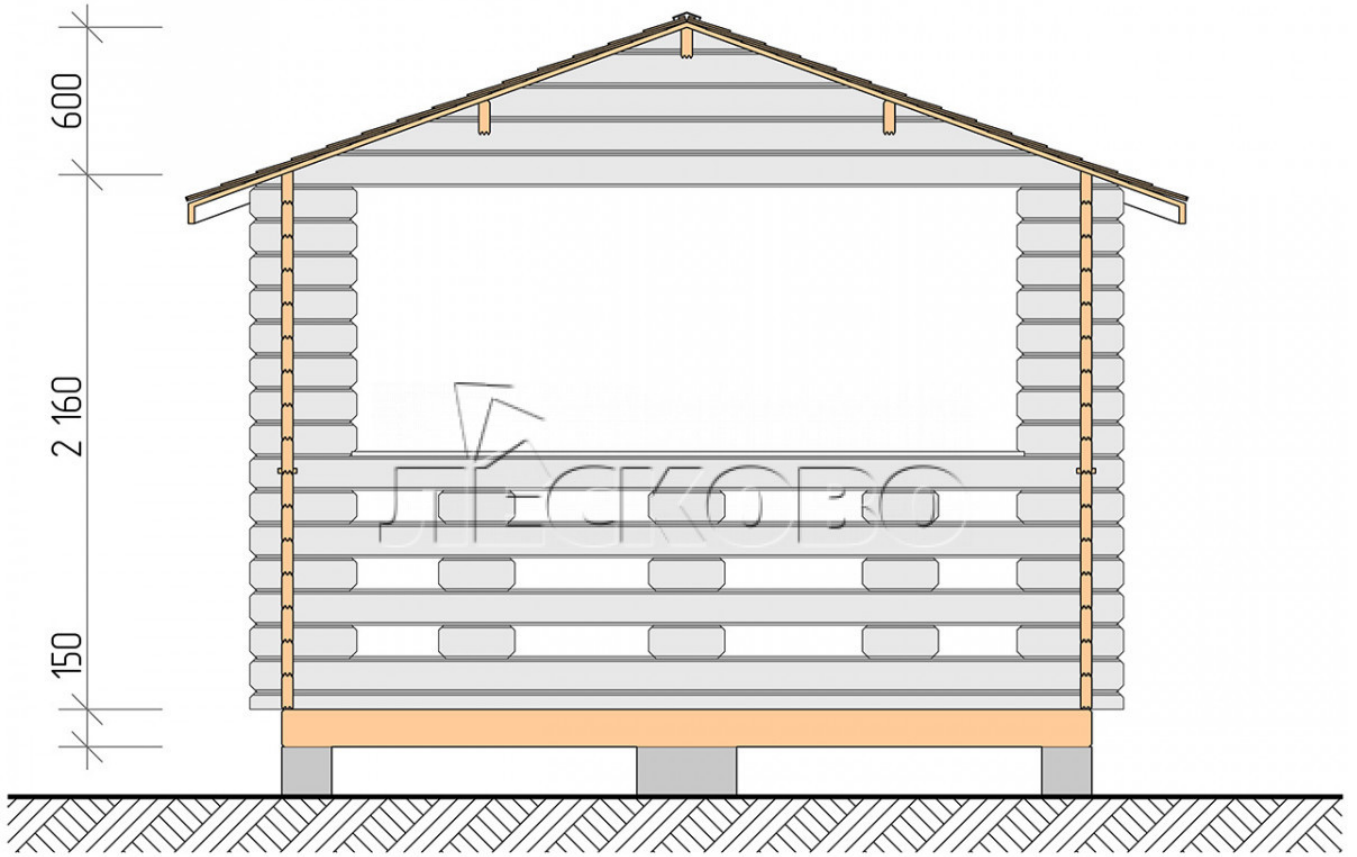

Pavillion "BS" serie 3.5×4

Projektabmessungen

3.5 × 4 / 11.8 m²

Hausset

1.667 €

Balken

45 MM

65 MM
+ 368 €

Projektplanung

3 500

4 000

11,53
M²

Разрез

Haus Kit

- Wall kit: mini-chamber drying chamber 44 × 145 mm with bowls for the project. The material of the tree is spruce, pine (GOST 8486). Humidity 12-14%. The height of the walls is 2.16 m;
- Logs, lower harness: board 45 × 145 mm chamber drying 10-12%;
- Floors: floorboard 35 mm, chamber drying;
- Ceiling: imitation of a bar 20 × 135 mm, chamber drying;
- Platbands: dry planed board 20 × 100 mm;
- Roof: shingles;