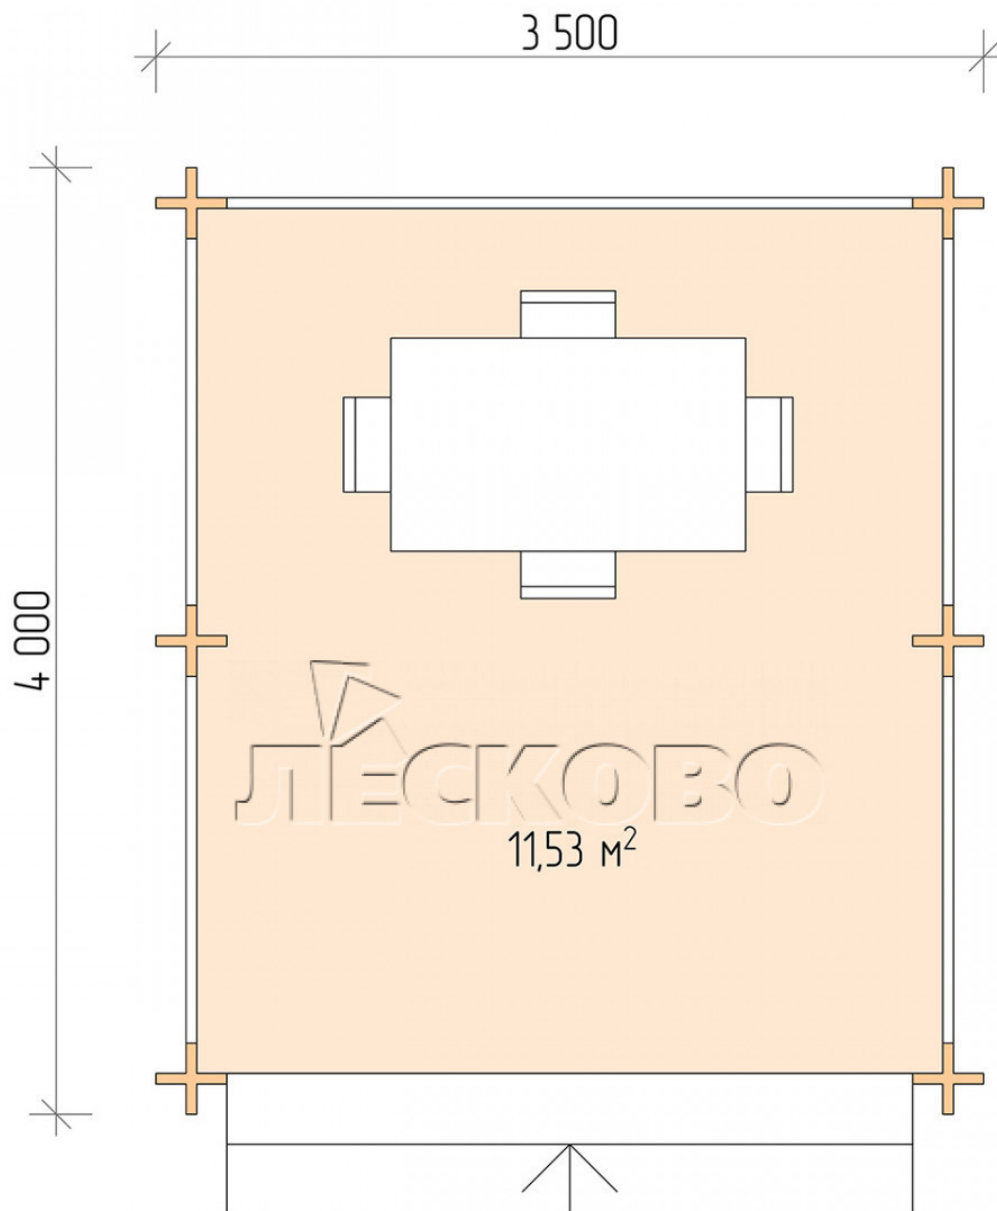

Pavillion "BS" serie 3.5×4

Projektabmessungen

3.5 × 4 / 11.8 m²

Hausset

1.930 €

Balken

45 MM

65 MM
+ 446 €

Projektplanung

3 500

4 000

11,53
M²

Разрез

Haus Kit

- Wall kit: mini-chamber drying chamber 44 × 145 mm with bowls for the project. The material of the tree is spruce, pine (GOST 8486). Humidity 12-14%. The height of the walls is 2.16 m;
- Logs, lower harness: board 45 × 145 mm chamber drying 10-12%;
- Floors: floorboard 35 mm, chamber drying;
- Ceiling: imitation of a bar 20 × 135 mm, chamber drying;
- Platbands: dry planed board 20 × 100 mm;
- Roof: shingles;

- Skirting board 35 mm.

+7 (4942) 499-770

156014, г. Кострома, ул. Базовая, д. 8