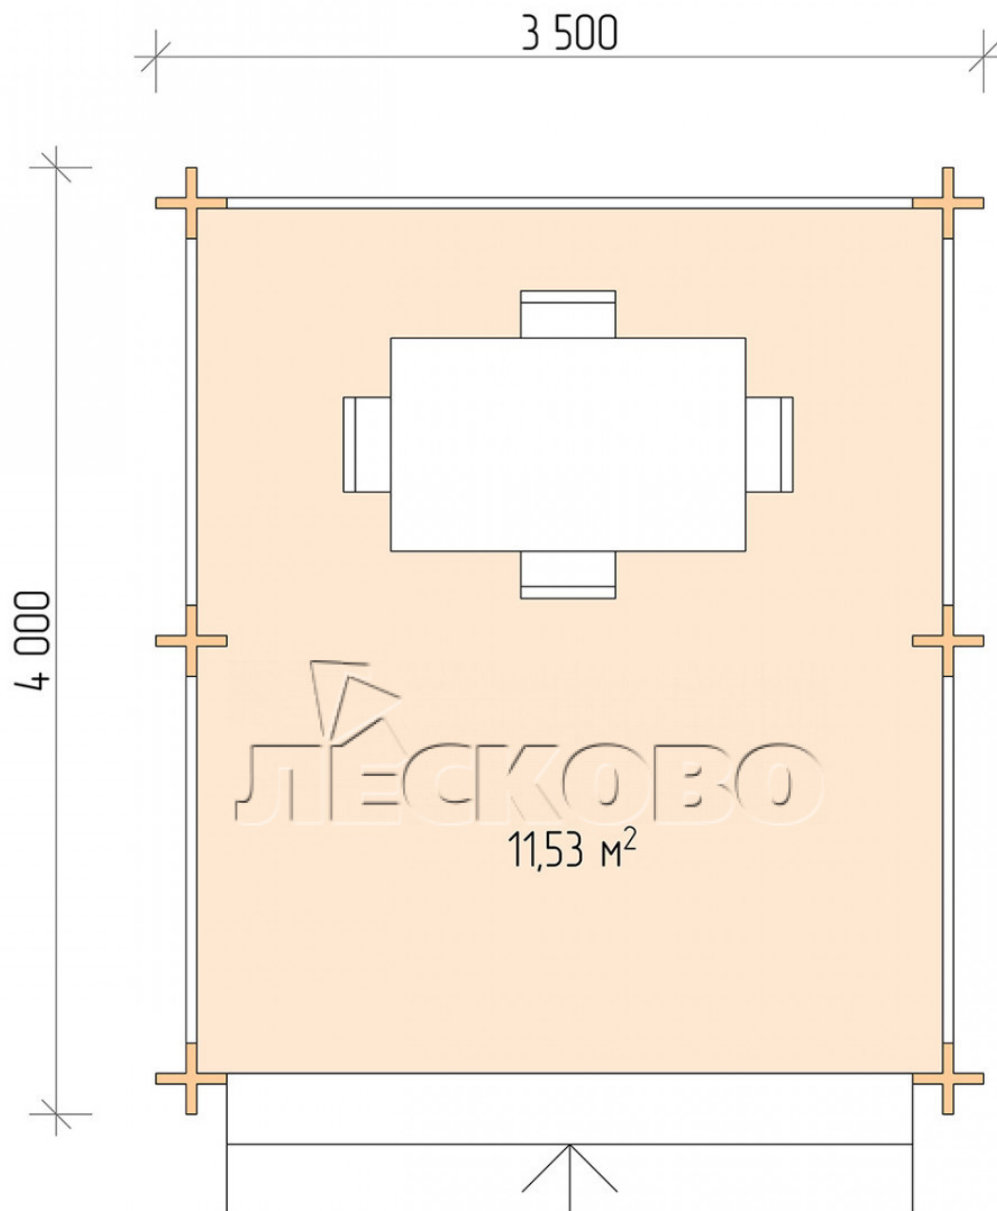

Pavillion "BS" serie 3.5×4

Projektabmessungen

3.5 × 4 / 11.8 m²

Hausset

1.667 €

Balken

45 MM

65 MM
+ 368 €

Projektplanung

3 500

4 000

11,53
M²

Разрез

Haus Kit

- Wall kit: mini-chamber drying chamber 44 × 145 mm with bowls for the project. The material of the tree is spruce, pine (GOST 8486). Humidity 12-14%. The height of the walls is 2.16 m;
- Logs, lower harness: board 45 × 145 mm chamber drying 10-12%;
- Floors: floorboard 35 mm, chamber drying;
- Ceiling: imitation of a bar 20 × 135 mm, chamber drying;
- Platbands: dry planed board 20 × 100 mm;
- Roof: shingles;

- Skirting board 35 mm.

+7 (4942) 499-770

156014, г. Кострома, ул. Базовая, д. 8