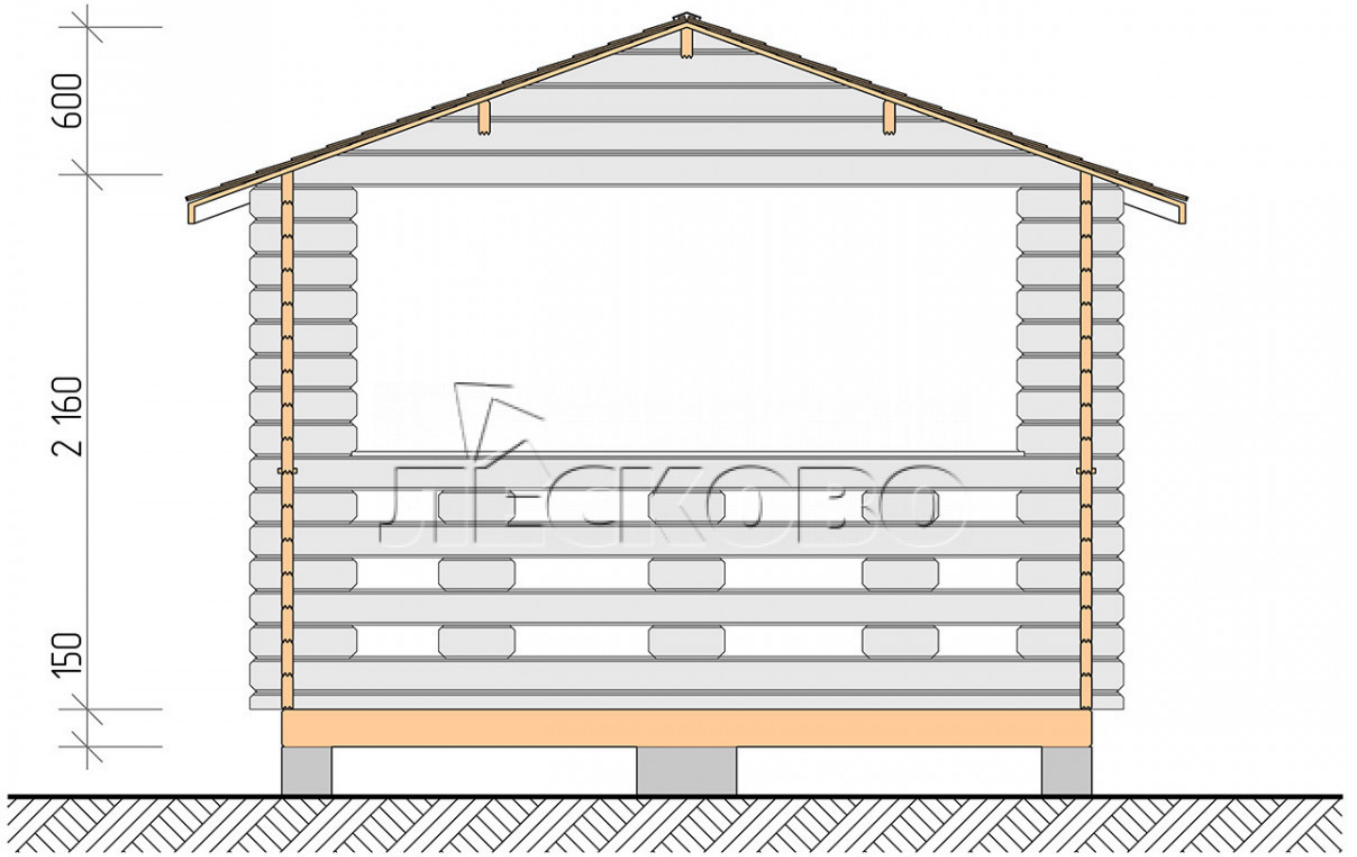

Pavillion "BS" serie 3.5×4

Projektabmessungen

3.5 × 4 / 11.8 m²

Hausset

1.930 €

Balken

45 MM

65 MM
+ 446 €

Projektplanung

3 500

4 000

11,53
M²

Разрез

Haus Kit

- Wall kit: mini-chamber drying chamber 44 × 145 mm with bowls for the project. The material of the tree is spruce, pine (GOST 8486). Humidity 12-14%. The height of the walls is 2.16 m;
- Logs, lower harness: board 45 × 145 mm chamber drying 10-12%;
- Floors: floorboard 35 mm, chamber drying;
- Ceiling: imitation of a bar 20 × 135 mm, chamber drying;
- Platbands: dry planed board 20 × 100 mm;
- Roof: shingles;