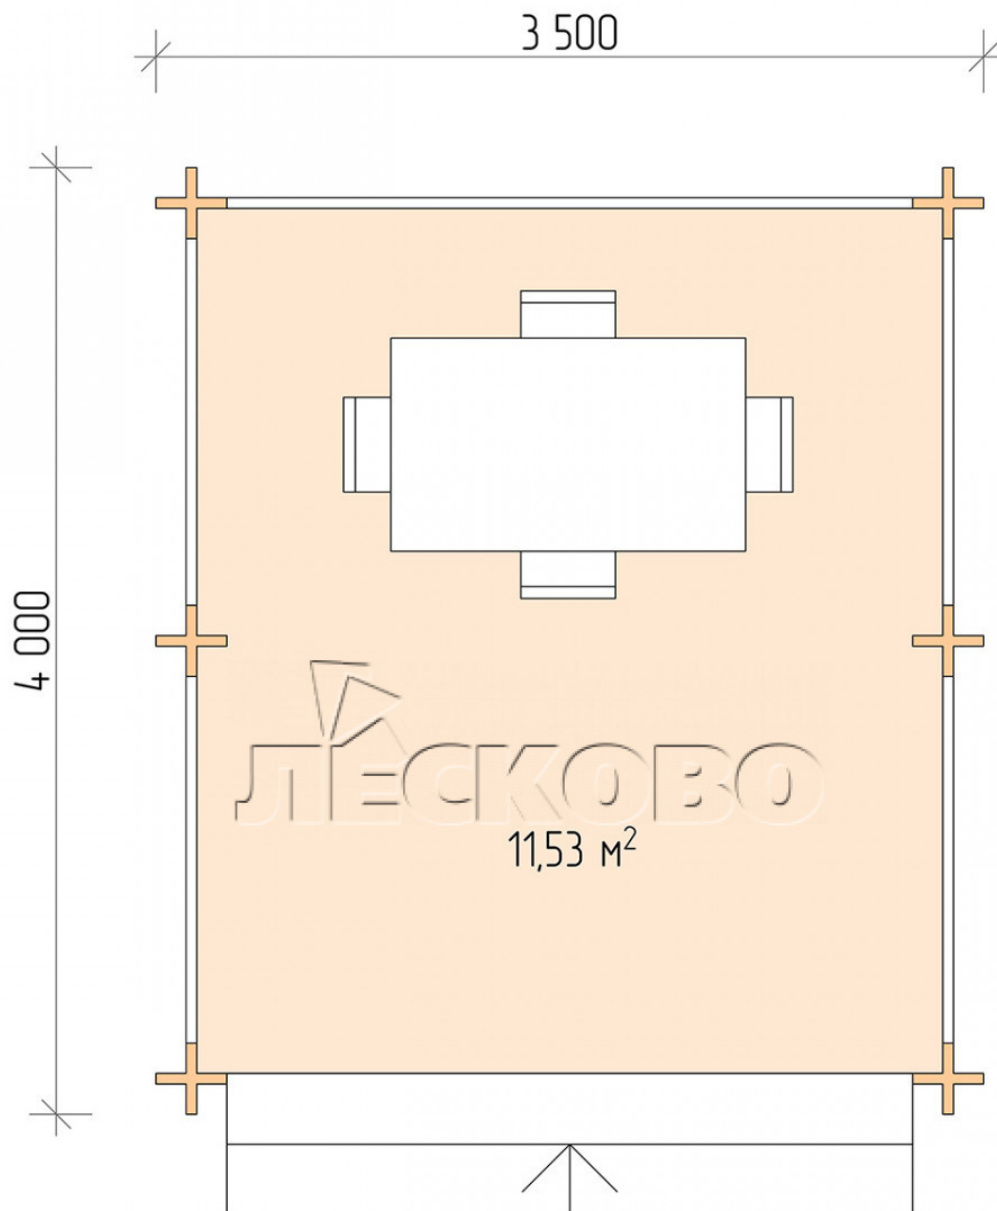

## Pavillion "BS" serie 3.5×4

Projektabmessungen

3.5 × 4 / 11.8 m<sup>2</sup>

Hausset

**1.518 €**

# Разрез

### Haus Kit

- Wall kit: mini-chamber drying chamber 44 × 145 mm with bowls for the project. The material of the tree is spruce, pine (GOST 8486). Humidity 12-14%. The height of the walls is 2.16 m;
- Logs, lower harness: board 45 × 145 mm chamber drying 10-12%;
- Floors: floorboard 35 mm, chamber drying;
- Ceiling: imitation of a bar 20 × 135 mm, chamber drying;
- Platbands: dry planed board 20 × 100 mm;
- Roof: shingles;