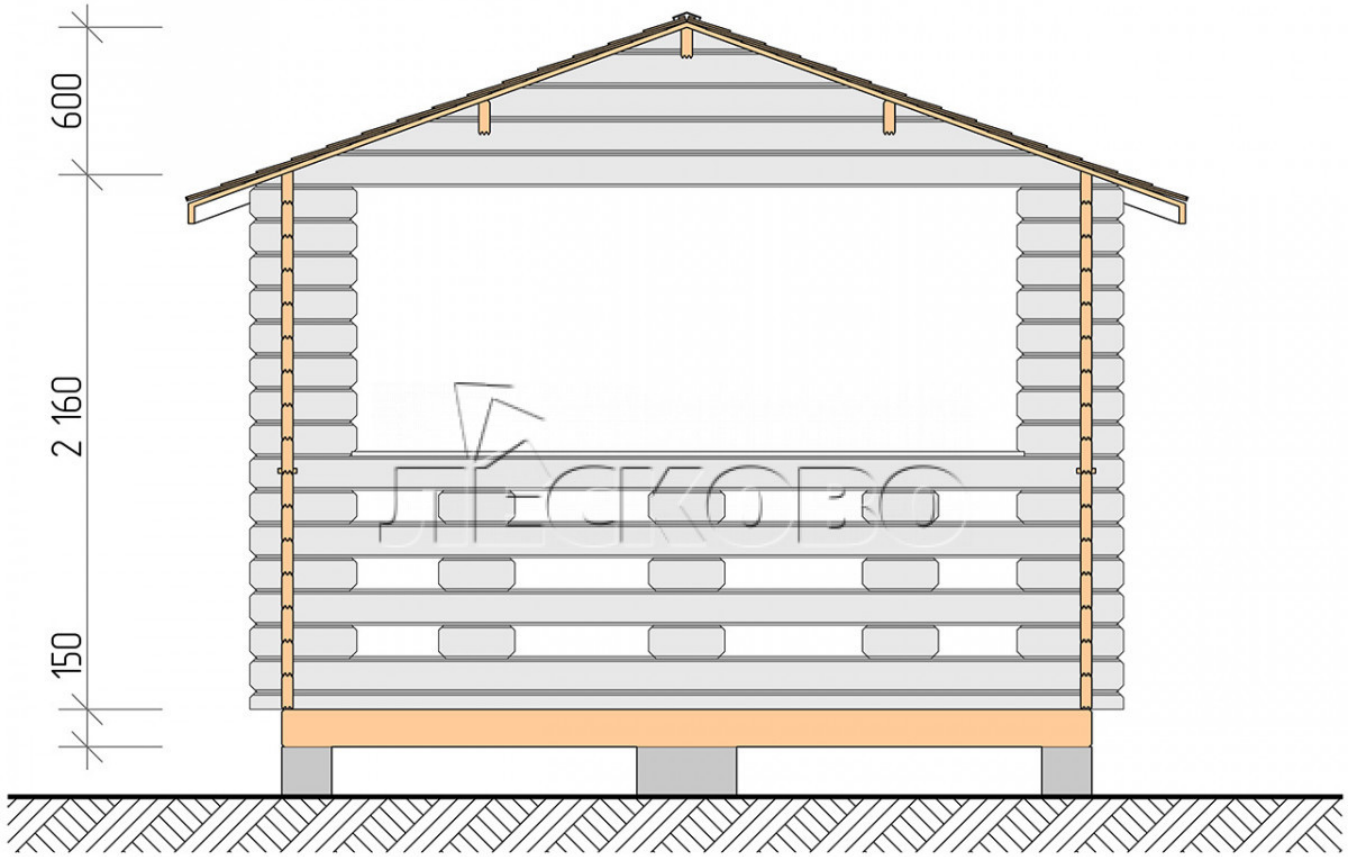

## Pavillion "BS" serie 3.5×4

Projektabmessungen

3.5 × 4 / 11.8 m<sup>2</sup>

Hausset

**1.518 €**

# Разрез

### Haus Kit

- Wall kit: mini-chamber drying chamber 44 × 145 mm with bowls for the project. The material of the tree is spruce, pine (GOST 8486). Humidity 12-14%. The height of the walls is 2.16 m;
- Logs, lower harness: board 45 × 145 mm chamber drying 10-12%;
- Floors: floorboard 35 mm, chamber drying;
- Ceiling: imitation of a bar 20 × 135 mm, chamber drying;
- Platbands: dry planed board 20 × 100 mm;
- Roof: shingles;