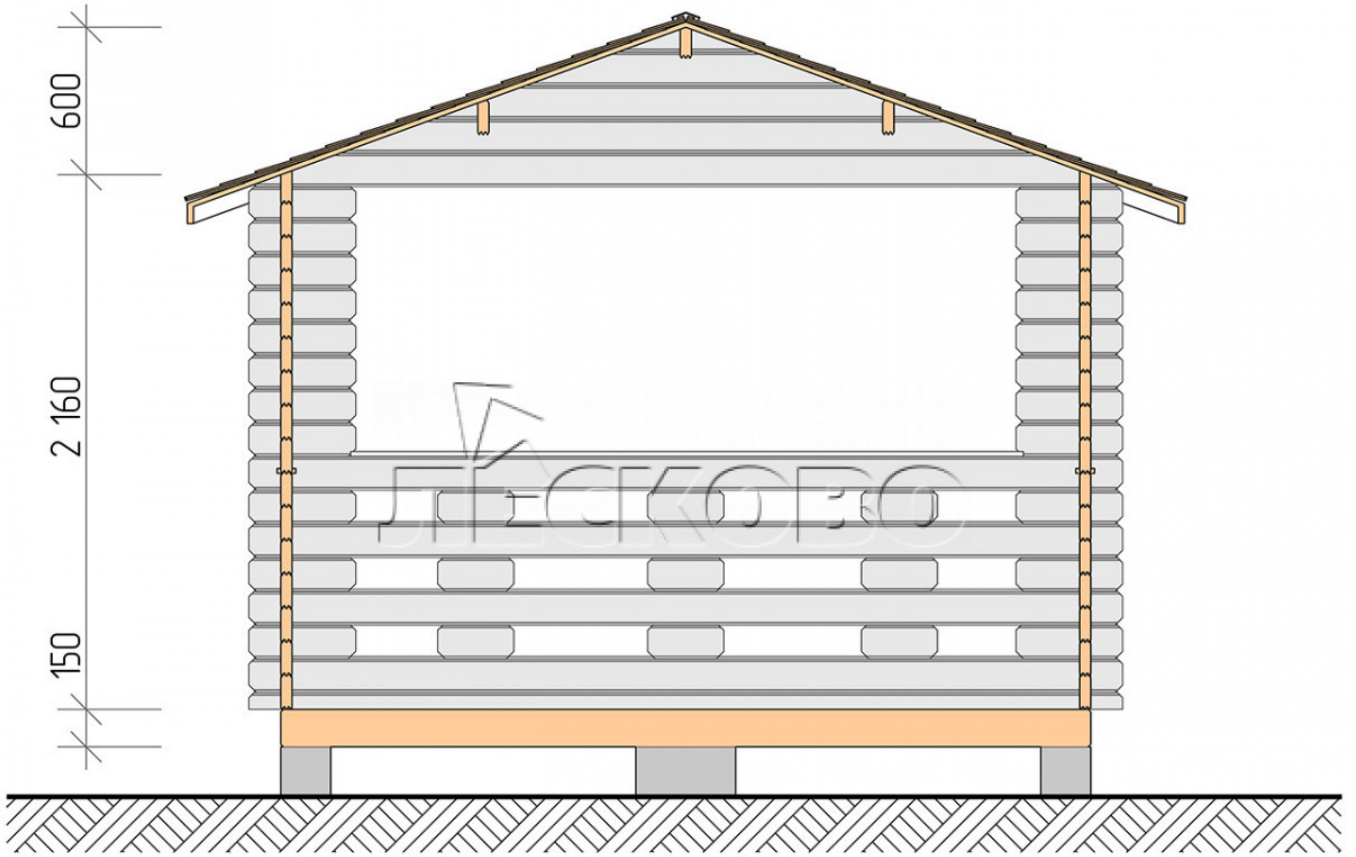

## Pavillion "BS" serie 3.5×4.5

Projektabmessungen

3.5 × 4.5 / 13.4 m<sup>2</sup>

Hausset

**1.862 €**

# Разрез

### Haus Kit

- Wall kit: mini-chamber drying chamber 44 × 145 mm with bowls for the project. The material of the tree is spruce, pine (GOST 8486). Humidity 12-14%. The height of the walls is 2.16 m;
- Logs, lower harness: board 45 × 145 mm chamber drying 10-12%;
- Floors: floorboard 35 mm, chamber drying;
- Ceiling: imitation of a bar 20 × 135 mm, chamber drying;
- Platbands: dry planed board 20 × 100 mm;
- Roof: shingles;