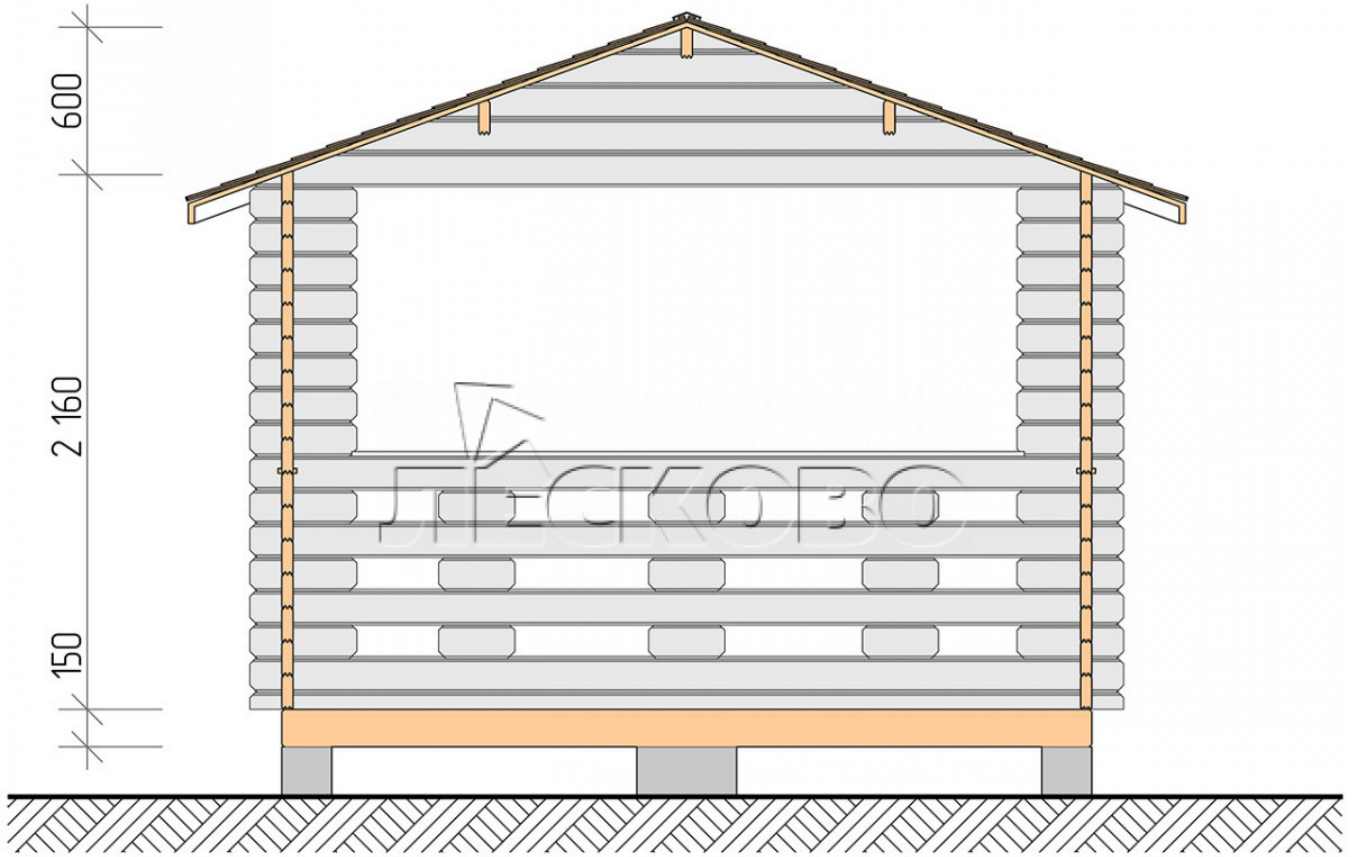

Pavillion "BS" serie 3.5×4.5

Projektabmessungen
3.5 × 4.5 / 13.4 m²

Hausset
1.795 €

Balken

45 MM

65 MM
+ 367 €

Projektplanung

3 500

4 500

Разрез

Haus Kit

- Wall kit: mini-chamber drying chamber 44 × 145 mm with bowls for the project. The material of the tree is spruce, pine (GOST 8486). Humidity 12-14%. The height of the walls is 2.16 m;
- Logs, lower harness: board 45 × 145 mm chamber drying 10-12%;
- Floors: floorboard 35 mm, chamber drying;
- Ceiling: imitation of a bar 20 × 135 mm, chamber drying;
- Platbands: dry planed board 20 × 100 mm;
- Roof: shingles;