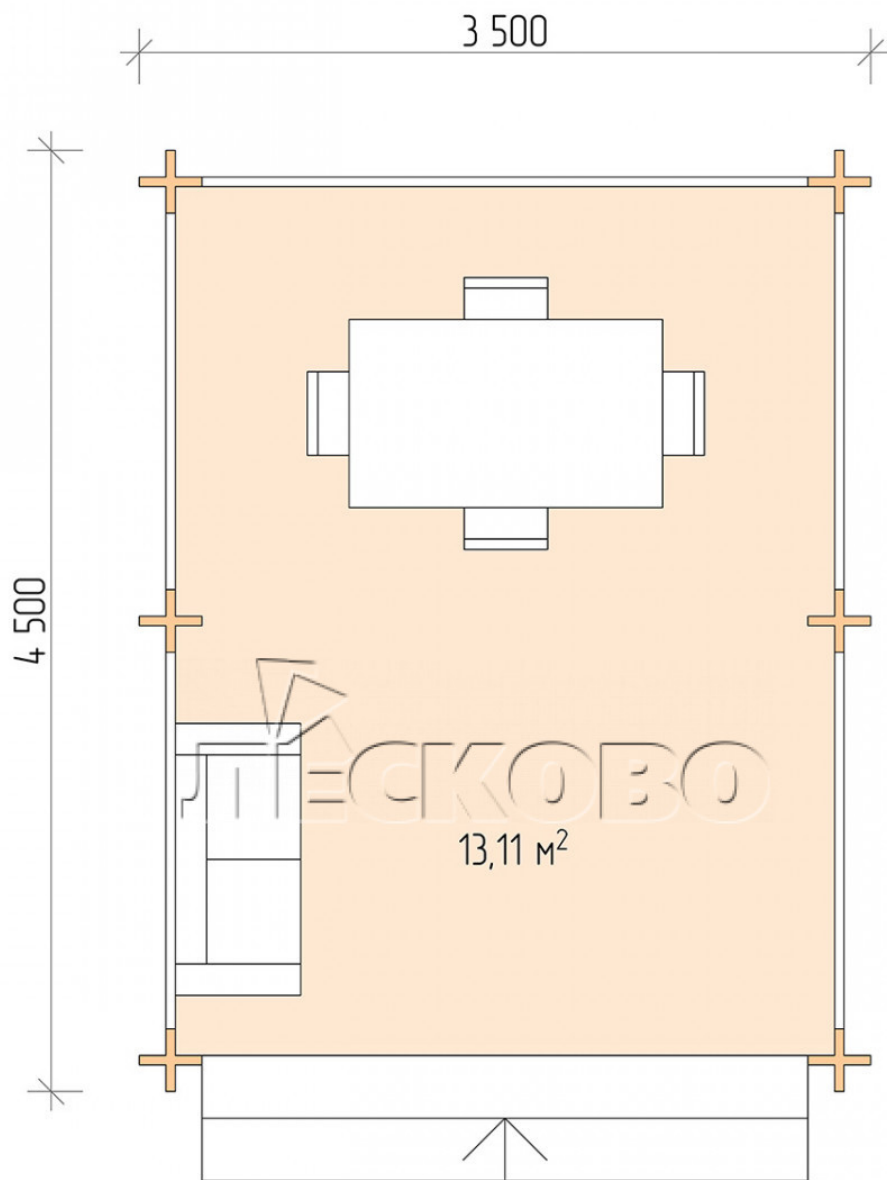

Pavillion "BS" serie 3.5×4.5

Projektabmessungen
3.5 × 4.5 / 13.4 m²

Hausset
1.795 €

Balken

45 MM

65 MM
+ 367 €

Projektplanung

3 500

4 500

Разрез

Haus Kit

- Wall kit: mini-chamber drying chamber 44 × 145 mm with bowls for the project. The material of the tree is spruce, pine (GOST 8486). Humidity 12-14%. The height of the walls is 2.16 m;
- Logs, lower harness: board 45 × 145 mm chamber drying 10-12%;
- Floors: floorboard 35 mm, chamber drying;
- Ceiling: imitation of a bar 20 × 135 mm, chamber drying;
- Platbands: dry planed board 20 × 100 mm;
- Roof: shingles;