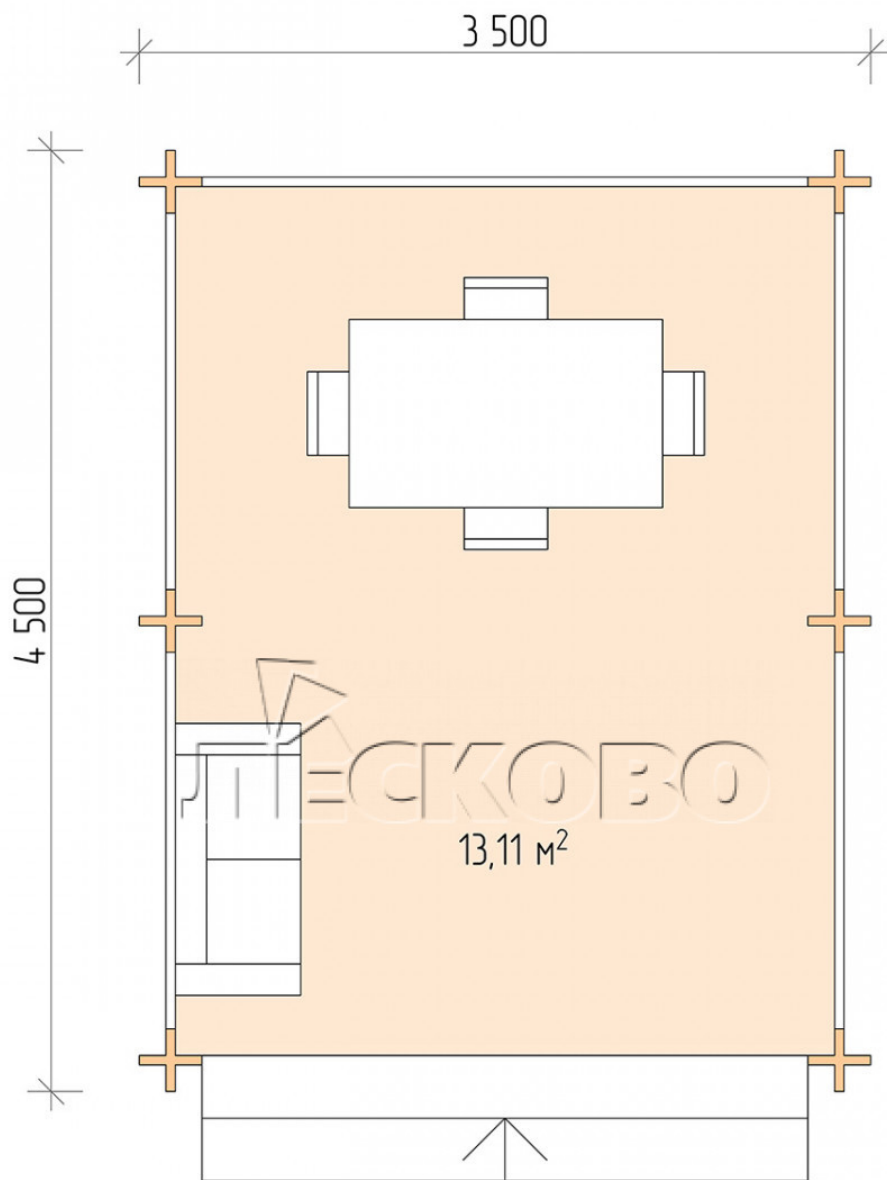

Pavillion "BS" serie 3.5×4.5

Projektabmessungen

3.5 × 4.5 / 13.4 m²

Hausset

2.151 €

Balken

45 MM

65 MM
+ 461 €

Projektplanung

3 500

4 500

Разрез

Haus Kit

- Wall kit: mini-chamber drying chamber 44 × 145 mm with bowls for the project. The material of the tree is spruce, pine (GOST 8486). Humidity 12-14%. The height of the walls is 2.16 m;
- Logs, lower harness: board 45 × 145 mm chamber drying 10-12%;
- Floors: floorboard 35 mm, chamber drying;
- Ceiling: imitation of a bar 20 × 135 mm, chamber drying;
- Platbands: dry planed board 20 × 100 mm;
- Roof: shingles;