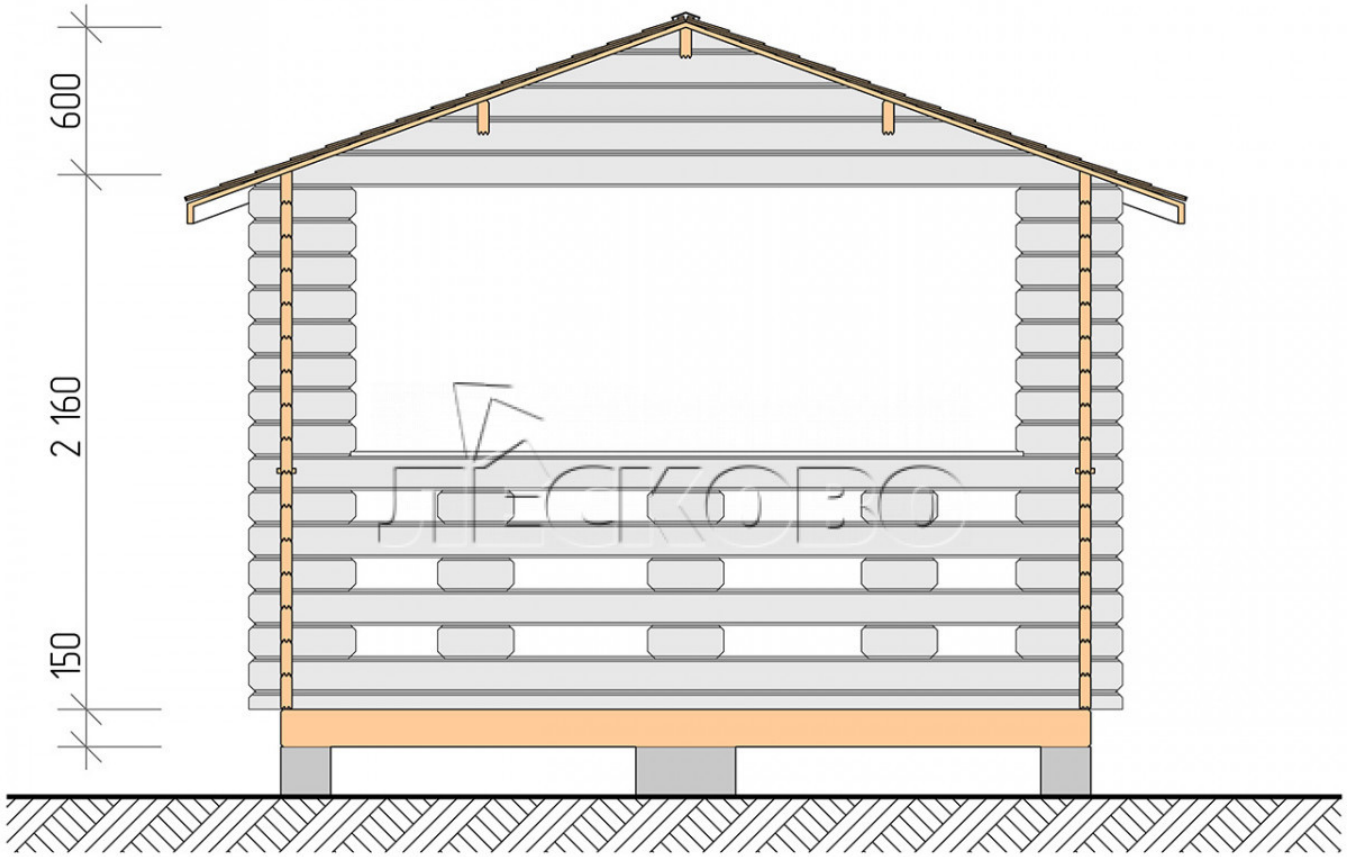

Pavillion "BS" serie 3.5×4.5

Projektabmessungen

3.5 × 4.5 / 13.4 m²

Hausset

2.151 €

Balken

45 MM

65 MM
+ 461 €

Projektplanung

3 500

4 500

Разрез

Haus Kit

- Wall kit: mini-chamber drying chamber 44 × 145 mm with bowls for the project. The material of the tree is spruce, pine (GOST 8486). Humidity 12-14%. The height of the walls is 2.16 m;
- Logs, lower harness: board 45 × 145 mm chamber drying 10-12%;
- Floors: floorboard 35 mm, chamber drying;
- Ceiling: imitation of a bar 20 × 135 mm, chamber drying;
- Platbands: dry planed board 20 × 100 mm;
- Roof: shingles;