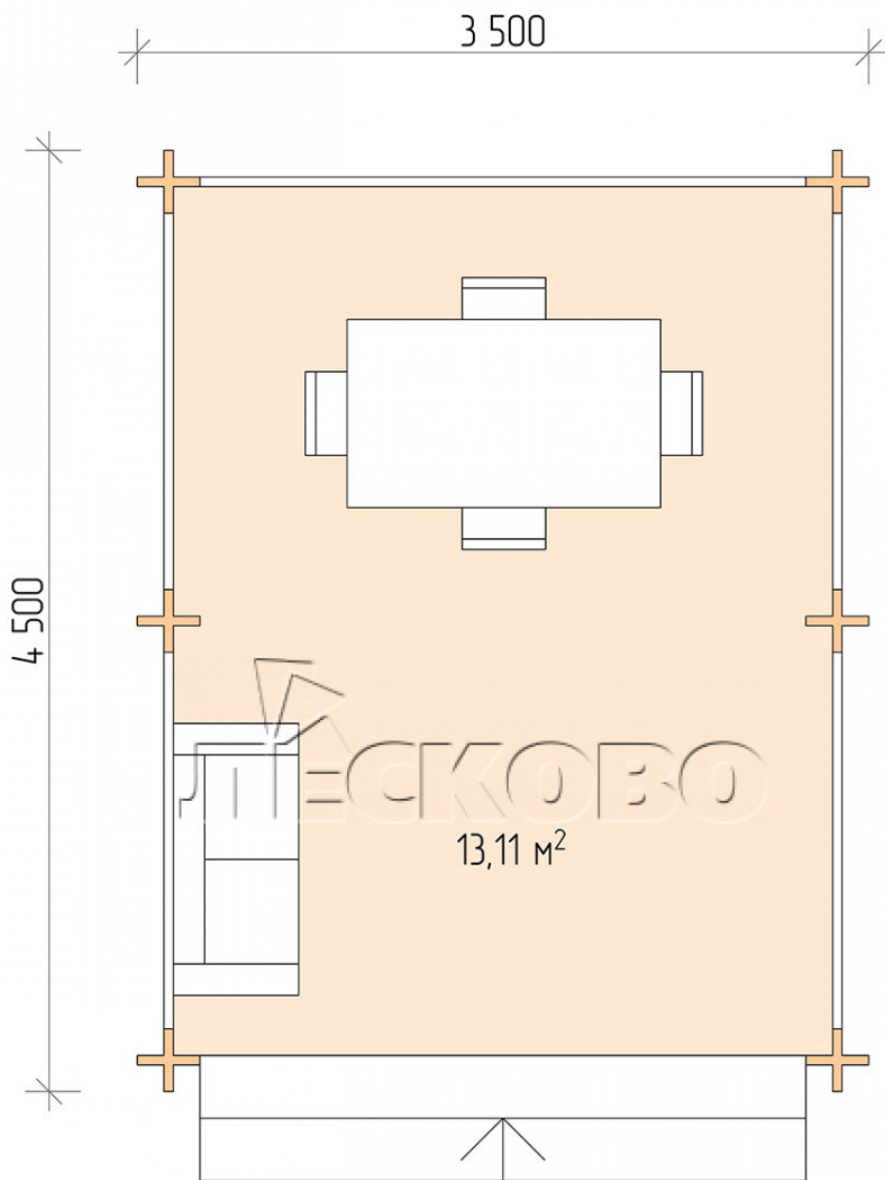

## Pavillion "BS" serie 3.5×4.5

Projektabmessungen

3.5 × 4.5 / 13.4 m<sup>2</sup>

Hausset

**1.862 €**

# Разрез

### Haus Kit

- Wall kit: mini-chamber drying chamber 44 × 145 mm with bowls for the project. The material of the tree is spruce, pine (GOST 8486). Humidity 12-14%. The height of the walls is 2.16 m;
- Logs, lower harness: board 45 × 145 mm chamber drying 10-12%;
- Floors: floorboard 35 mm, chamber drying;
- Ceiling: imitation of a bar 20 × 135 mm, chamber drying;
- Platbands: dry planed board 20 × 100 mm;
- Roof: shingles;