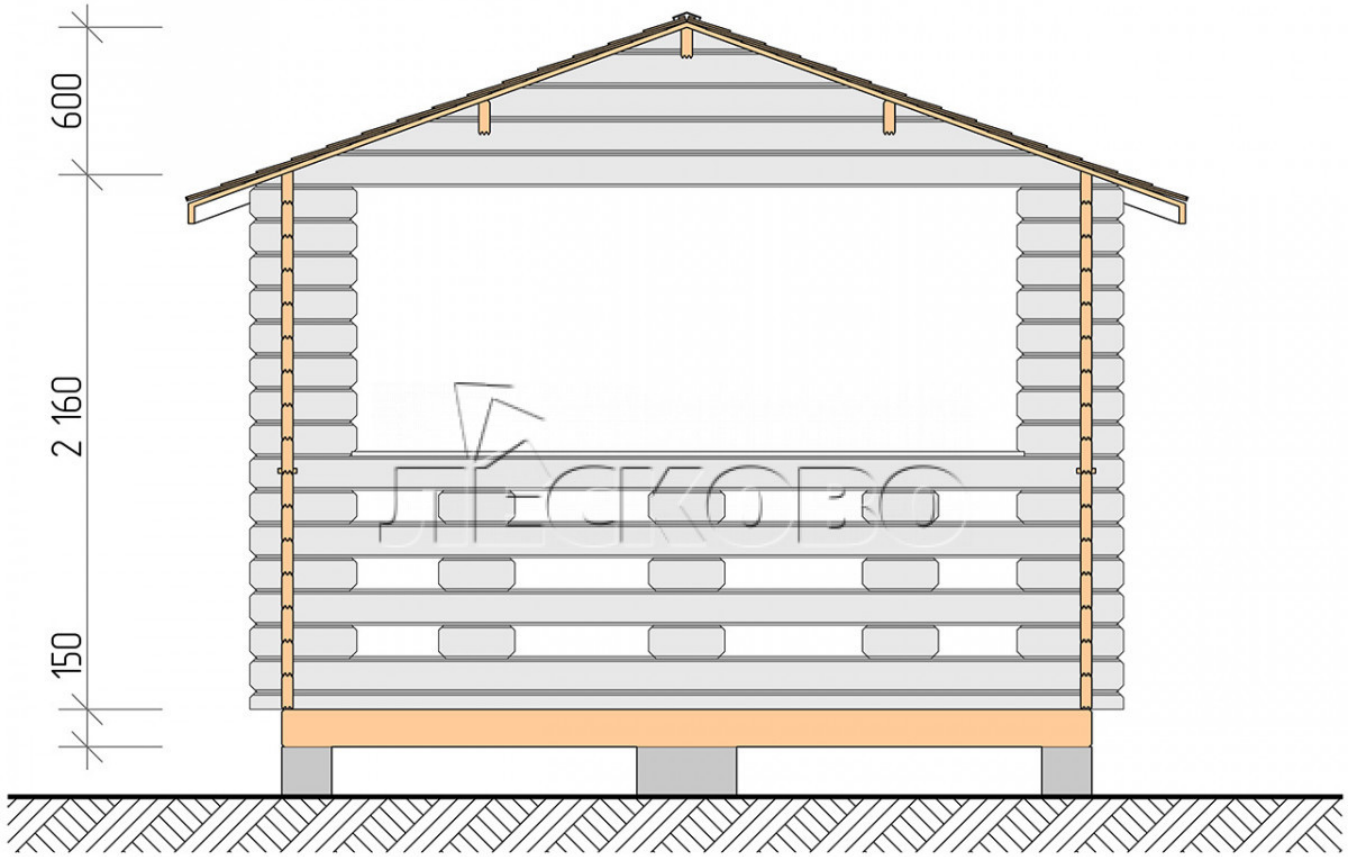

Pavillion "BS" serie 3.5×3.5

Projektabmessungen

3.5 × 3.5 / 10.2 m²

Hausset

1.268 €

Balken

45 mm

65 mm
+ 260 €

Projektplanung

3 500

3 500

Разрез

Haus Kit

- Wall kit: mini-chamber drying chamber 44 × 145 mm with bowls for the project. The material of the tree is spruce, pine (GOST 8486). Humidity 12-14%. The height of the walls is 2.16 m;
- Logs, lower harness: board 45 × 145 mm chamber drying 10-12%;
- Floors: floorboard 35 mm, chamber drying;
- Ceiling: imitation of a bar 20 × 135 mm, chamber drying;
- Platbands: dry planed board 20 × 100 mm;
- Roof: shingles;