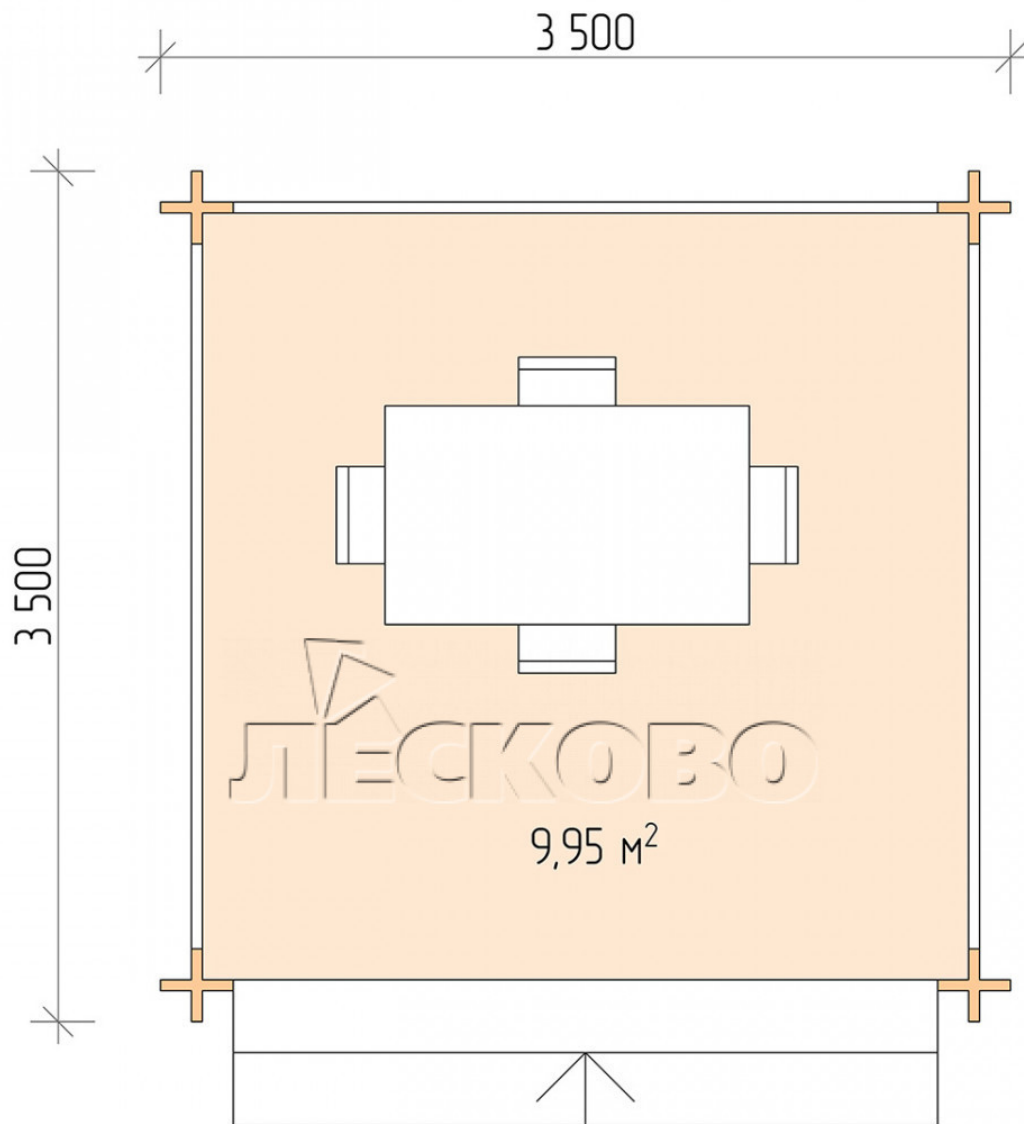

Pavillion "BS" serie 3.5×3.5

Projektabmessungen

3.5 × 3.5 / 10.2 m²

Hausset

1.268 €

Balken

45 mm

65 mm
+ 260 €

Projektplanung

3 500

3 500

Разрез

Haus Kit

- Wall kit: mini-chamber drying chamber 44 × 145 mm with bowls for the project. The material of the tree is spruce, pine (GOST 8486). Humidity 12-14%. The height of the walls is 2.16 m;
- Logs, lower harness: board 45 × 145 mm chamber drying 10-12%;
- Floors: floorboard 35 mm, chamber drying;
- Ceiling: imitation of a bar 20 × 135 mm, chamber drying;
- Platbands: dry planed board 20 × 100 mm;
- Roof: shingles;