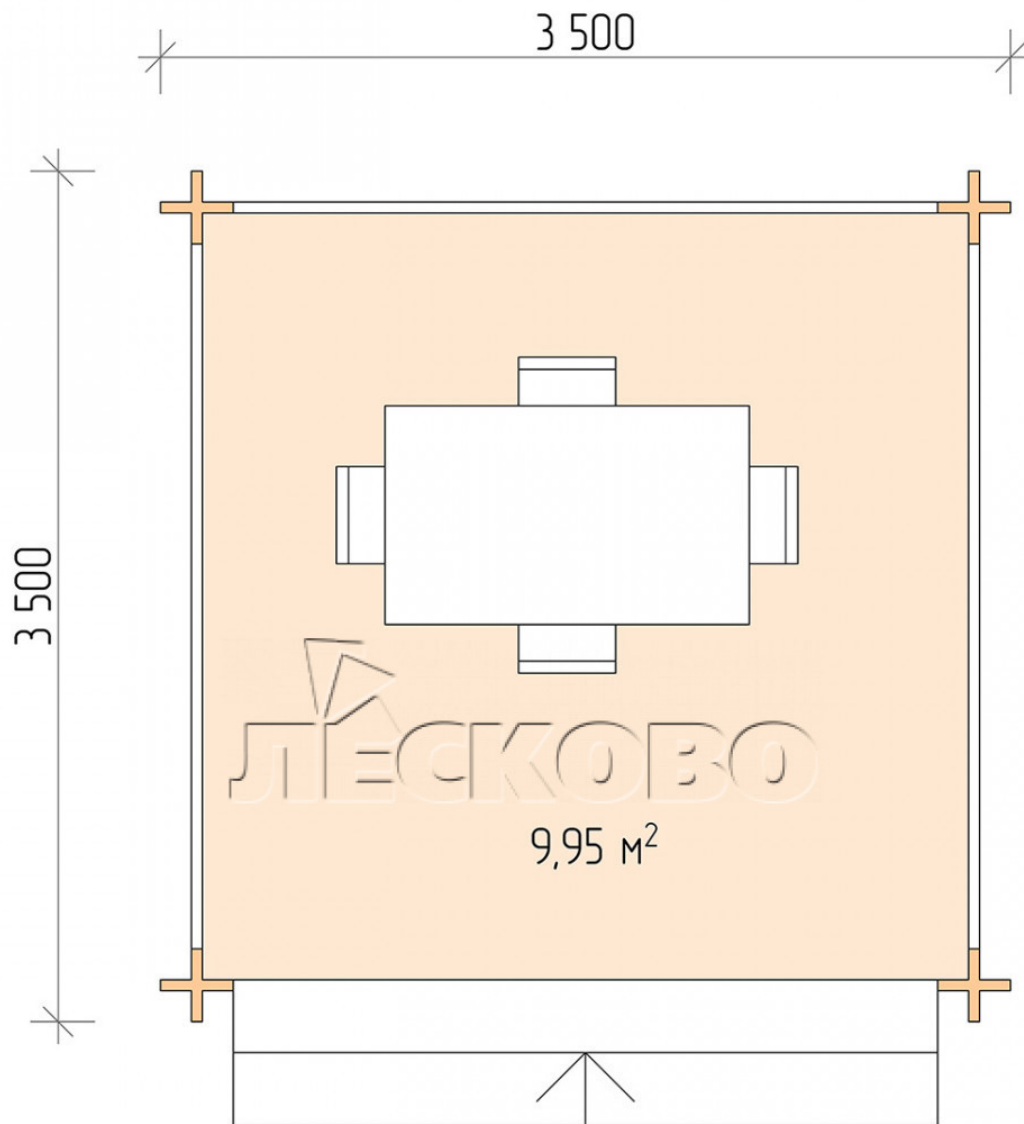

Pavillion "BS" serie 3.5×3.5

Projektabmessungen

3.5 × 3.5 / 10.2 m²

Hausset

1.392 €

Balken

45 MM

65 MM
+ 285 €

Projektplanung

3 500

3 500

Разрез

Haus Kit

- Wall kit: mini-chamber drying chamber 44 × 145 mm with bowls for the project. The material of the tree is spruce, pine (GOST 8486). Humidity 12-14%. The height of the walls is 2.16 m;
- Logs, lower harness: board 45 × 145 mm chamber drying 10-12%;
- Floors: floorboard 35 mm, chamber drying;
- Ceiling: imitation of a bar 20 × 135 mm, chamber drying;
- Platbands: dry planed board 20 × 100 mm;
- Roof: shingles;