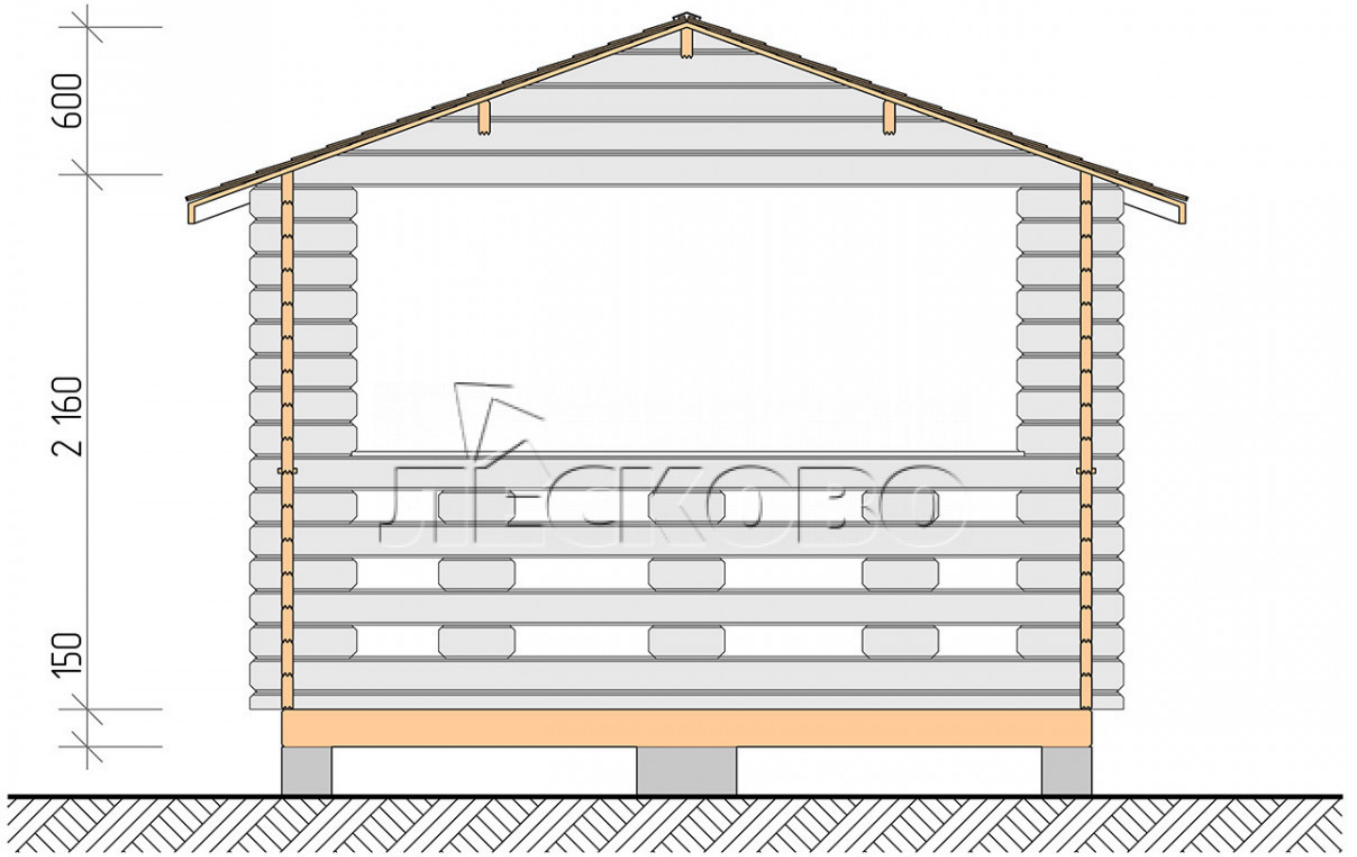

Pavillion "BS" serie 3.5×3.5

Projektabmessungen

3.5 × 3.5 / 10.2 m²

Hausset

1.392 €

Balken

45 MM

65 MM
+ 285 €

Projektplanung

3 500

3 500

Разрез

Haus Kit

- Wall kit: mini-chamber drying chamber 44 × 145 mm with bowls for the project. The material of the tree is spruce, pine (GOST 8486). Humidity 12-14%. The height of the walls is 2.16 m;
- Logs, lower harness: board 45 × 145 mm chamber drying 10-12%;
- Floors: floorboard 35 mm, chamber drying;
- Ceiling: imitation of a bar 20 × 135 mm, chamber drying;
- Platbands: dry planed board 20 × 100 mm;
- Roof: shingles;