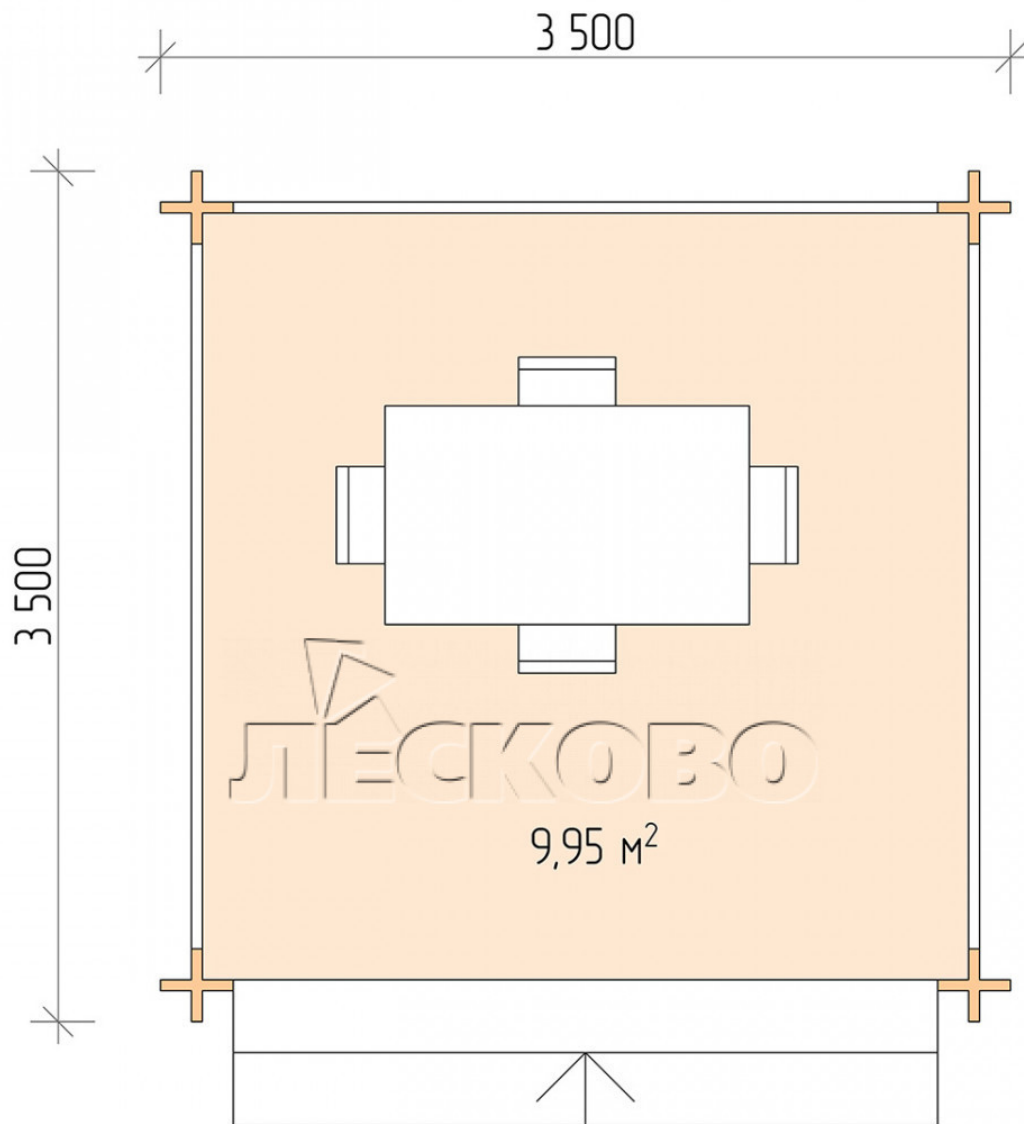

Pavillion "BS" serie 3.5×3.5

Projektabmessungen
3.5 × 3.5 / 10.2 m²

Hausset
1.608 €

Balken

45 MM

65 MM
+ 346 €

Projektplanung

3 500

3 500

Разрез

Haus Kit

- Wall kit: mini-chamber drying chamber 44 × 145 mm with bowls for the project. The material of the tree is spruce, pine (GOST 8486). Humidity 12-14%. The height of the walls is 2.16 m;
- Logs, lower harness: board 45 × 145 mm chamber drying 10-12%;
- Floors: floorboard 35 mm, chamber drying;
- Ceiling: imitation of a bar 20 × 135 mm, chamber drying;
- Platbands: dry planed board 20 × 100 mm;
- Roof: shingles;