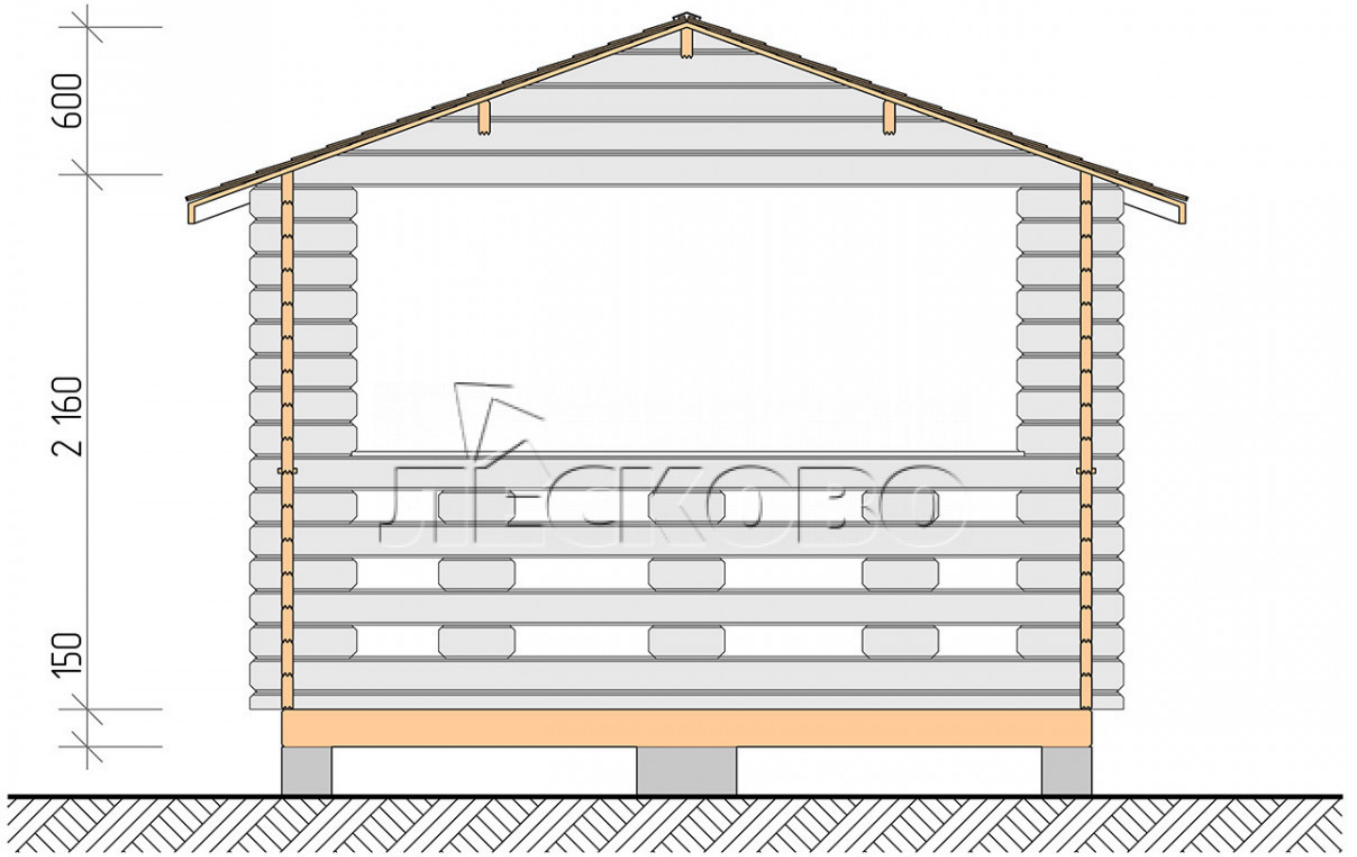

Pavillion "BS" serie 3.5×3.5

Projektabmessungen
3.5 × 3.5 / 10.2 m²

Hausset
1.608 €

Balken

45 MM

65 MM
+ 346 €

Projektplanung

3 500

3 500

Разрез

Haus Kit

- Wall kit: mini-chamber drying chamber 44 × 145 mm with bowls for the project. The material of the tree is spruce, pine (GOST 8486). Humidity 12-14%. The height of the walls is 2.16 m;
- Logs, lower harness: board 45 × 145 mm chamber drying 10-12%;
- Floors: floorboard 35 mm, chamber drying;
- Ceiling: imitation of a bar 20 × 135 mm, chamber drying;
- Platbands: dry planed board 20 × 100 mm;
- Roof: shingles;