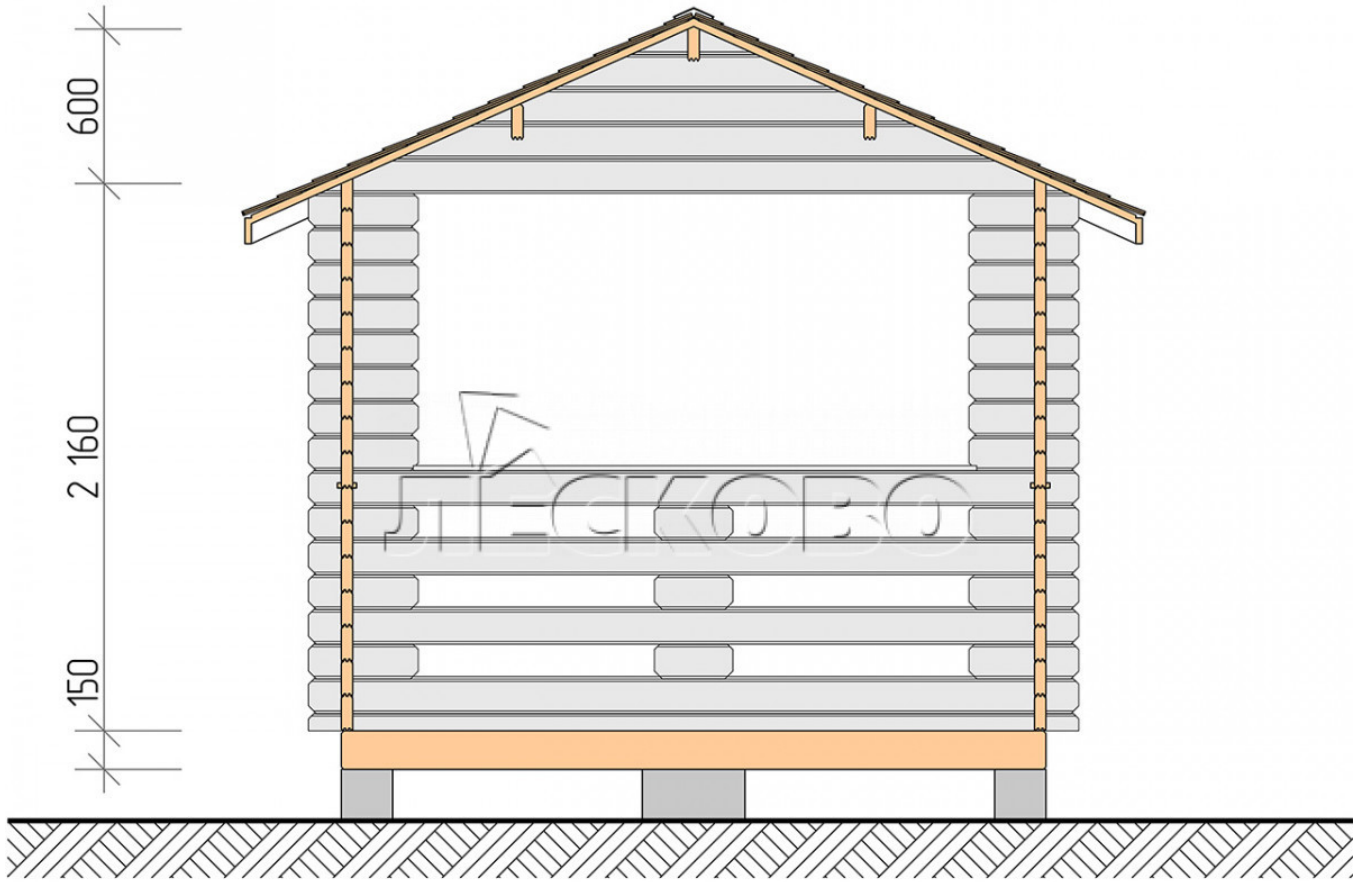

Pavillion "BS" serie 3×6

Projektabmessungen

3 × 6 / 15.4 m²

Hausset

1.989 €

Balken

45 mm

65 mm
+ 418 €

Projektplanung

3 000

6 000

15,01

M²

Разрез

Haus Kit

- Wall kit: mini-chamber drying chamber 44 × 145 mm with bowls for the project. The material of the tree is spruce, pine (GOST 8486). Humidity 12-14%. The height of the walls is 2.16 m;
- Logs, lower harness: board 45 × 145 mm chamber drying 10-12%;
- Floors: floorboard 35 mm, chamber drying;
- Ceiling: imitation of a bar 20 × 135 mm, chamber drying;
- Platbands: dry planed board 20 × 100 mm;
- Roof: shingles;