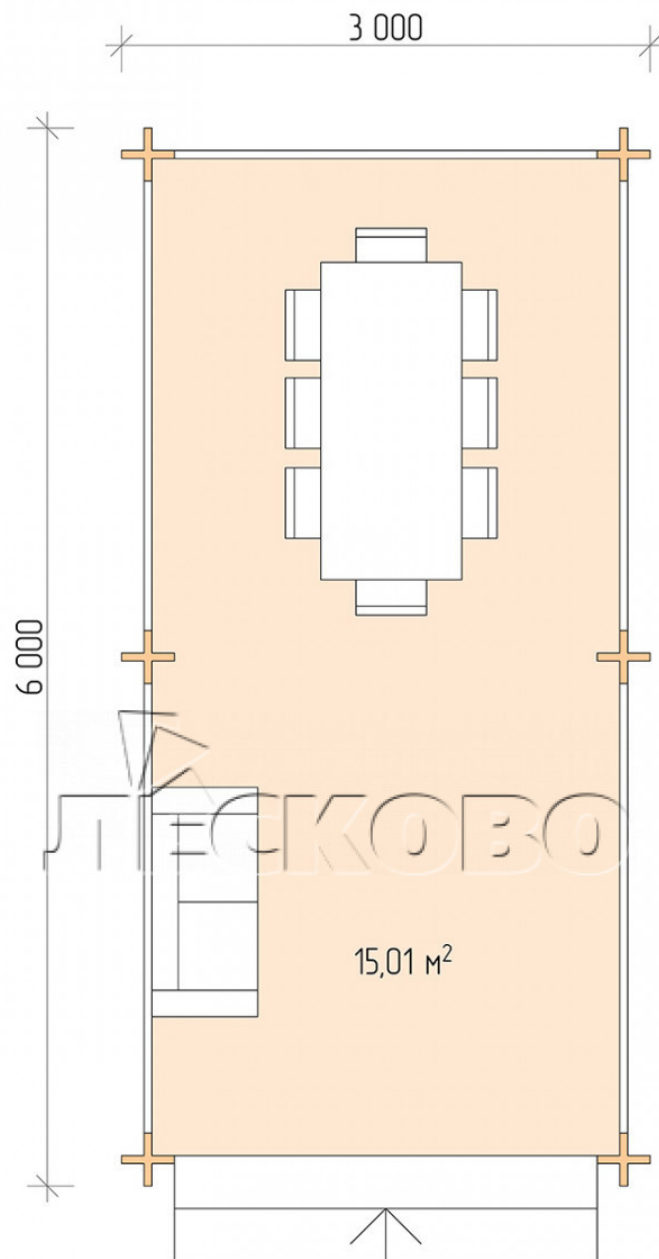

Pavillion "BS" serie 3×6

Projektabmessungen

3 × 6 / 15.4 m²

Hausset

1.889 €

Balken

45 mm

65 mm
+ 397 €

Projektplanung

Разрез

Haus Kit

- Wall kit: mini-chamber drying chamber 44 × 145 mm with bowls for the project. The material of the tree is spruce, pine (GOST 8486). Humidity 12-14%. The height of the walls is 2.16 m;
- Logs, lower harness: board 45 × 145 mm chamber drying 10-12%;
- Floors: floorboard 35 mm, chamber drying;
- Ceiling: imitation of a bar 20 × 135 mm, chamber drying;
- Platbands: dry planed board 20 × 100 mm;
- Roof: shingles;