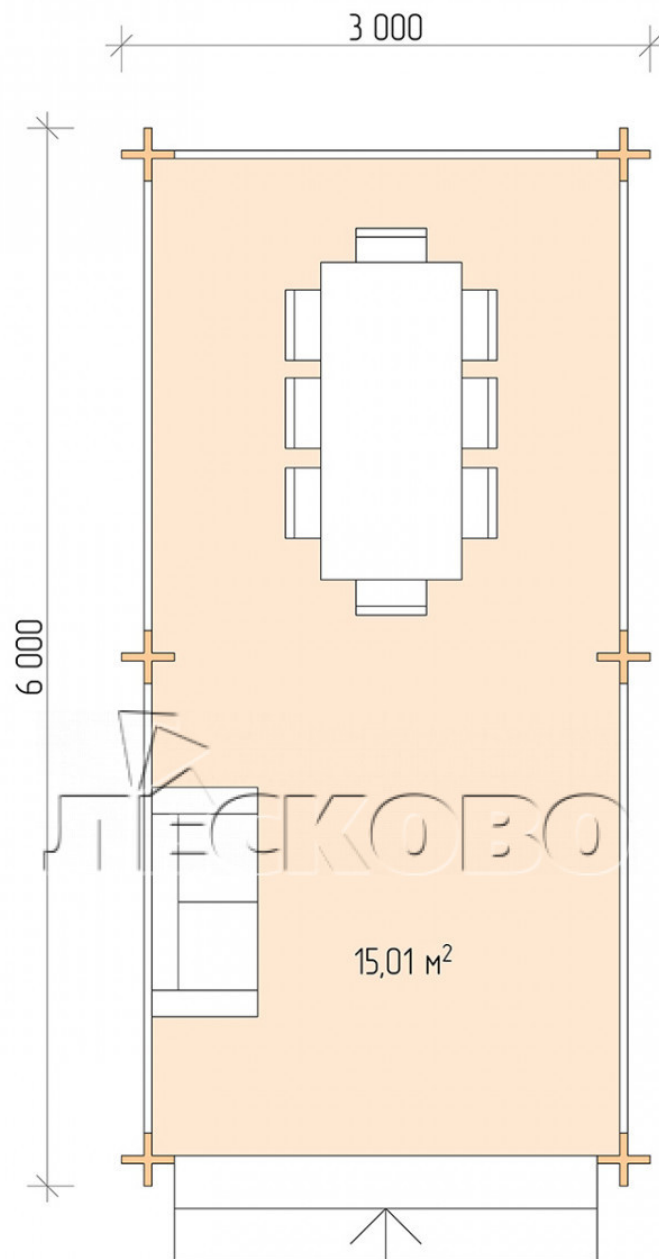

Pavillion "BS" serie 3×6

Projektabmessungen

3 × 6 / 15.4 m²

Hausset

1.989 €

Balken

45 mm

65 mm
+ 418 €

Projektplanung

3 000

6 000

15,01

M²

Разрез

Haus Kit

- Wall kit: mini-chamber drying chamber 44 × 145 mm with bowls for the project. The material of the tree is spruce, pine (GOST 8486). Humidity 12-14%. The height of the walls is 2.16 m;
- Logs, lower harness: board 45 × 145 mm chamber drying 10-12%;
- Floors: floorboard 35 mm, chamber drying;
- Ceiling: imitation of a bar 20 × 135 mm, chamber drying;
- Platbands: dry planed board 20 × 100 mm;
- Roof: shingles;