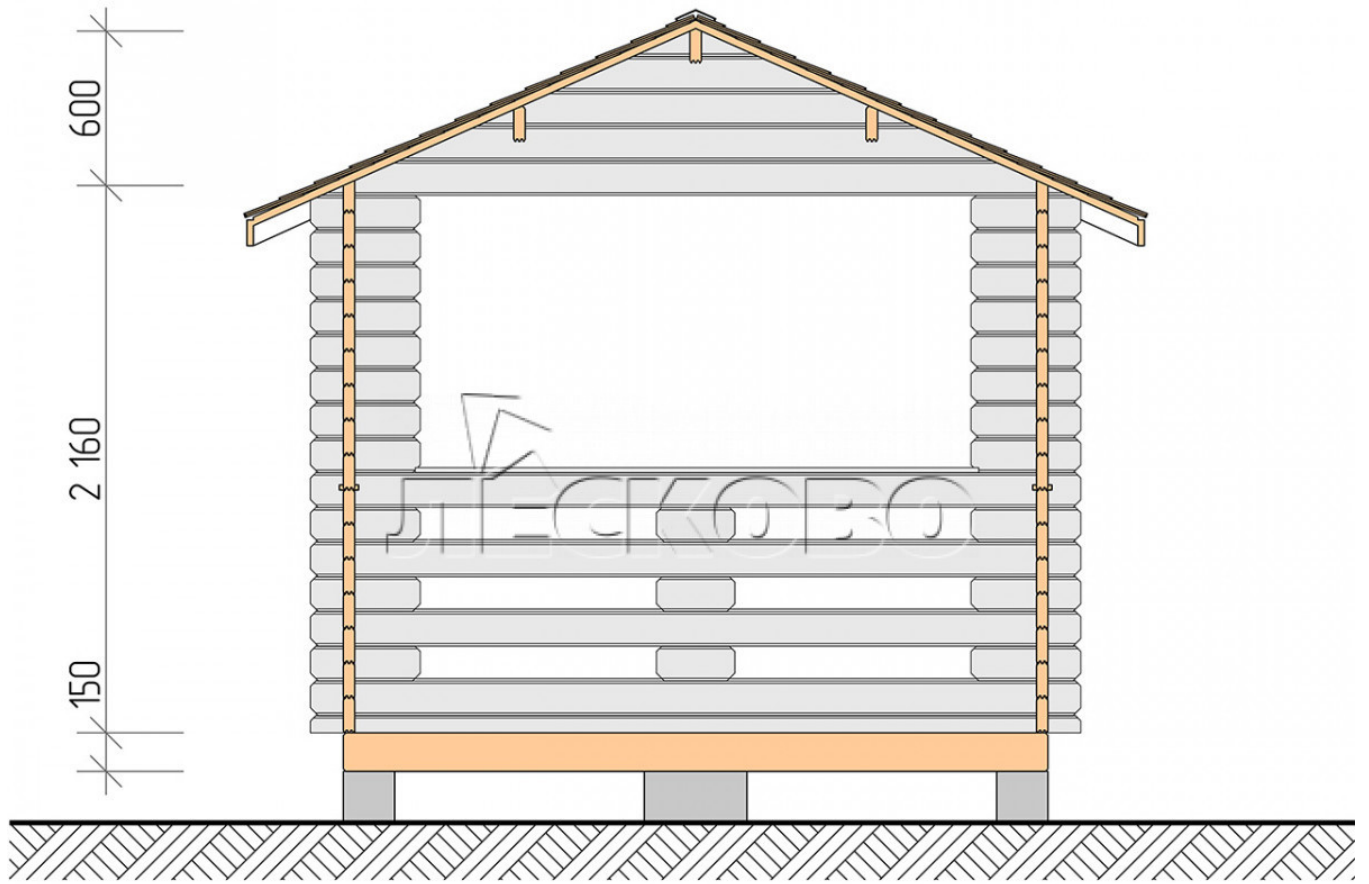

Pavillion "BS" serie 3×5.5

Projektabmessungen

3 × 5.5 / 14 m²

Hausset

2.218 €

Balken

45 mm

65 mm
+ 484 €

Projektplanung

3 000

5 500

13,69

M²

Разрез

Haus Kit

- Wall kit: mini-chamber drying chamber 44 × 145 mm with bowls for the project. The material of the tree is spruce, pine (GOST 8486). Humidity 12-14%. The height of the walls is 2.16 m;
- Logs, lower harness: board 45 × 145 mm chamber drying 10-12%;
- Floors: floorboard 35 mm, chamber drying;
- Ceiling: imitation of a bar 20 × 135 mm, chamber drying;
- Platbands: dry planed board 20 × 100 mm;
- Roof: shingles;