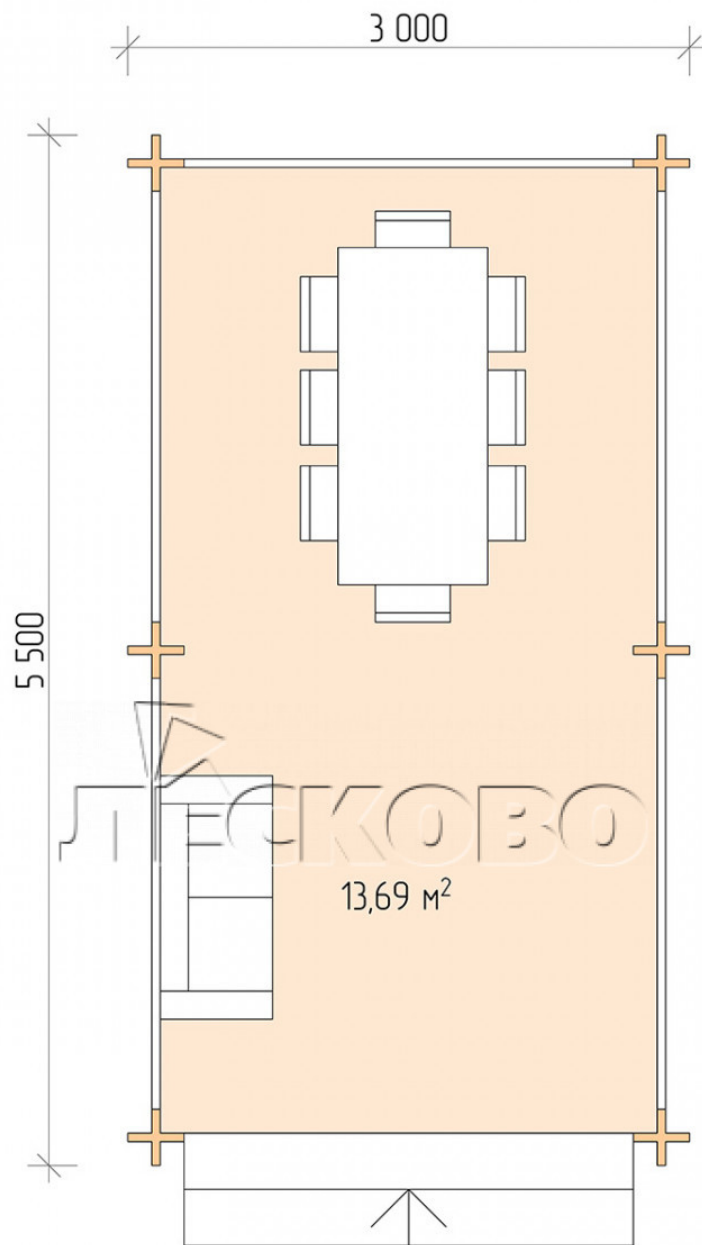

Pavillion "BS" serie 3×5.5

Projektabmessungen

3 × 5.5 / 14 m²

Hausset

2.218 €

Balken

45 mm

65 mm
+ 484 €

Projektplanung

3 000

5 500

13,69

M²

Разрез

Haus Kit

- Wall kit: mini-chamber drying chamber 44 × 145 mm with bowls for the project. The material of the tree is spruce, pine (GOST 8486). Humidity 12-14%. The height of the walls is 2.16 m;
- Logs, lower harness: board 45 × 145 mm chamber drying 10-12%;
- Floors: floorboard 35 mm, chamber drying;
- Ceiling: imitation of a bar 20 × 135 mm, chamber drying;
- Platbands: dry planed board 20 × 100 mm;
- Roof: shingles;