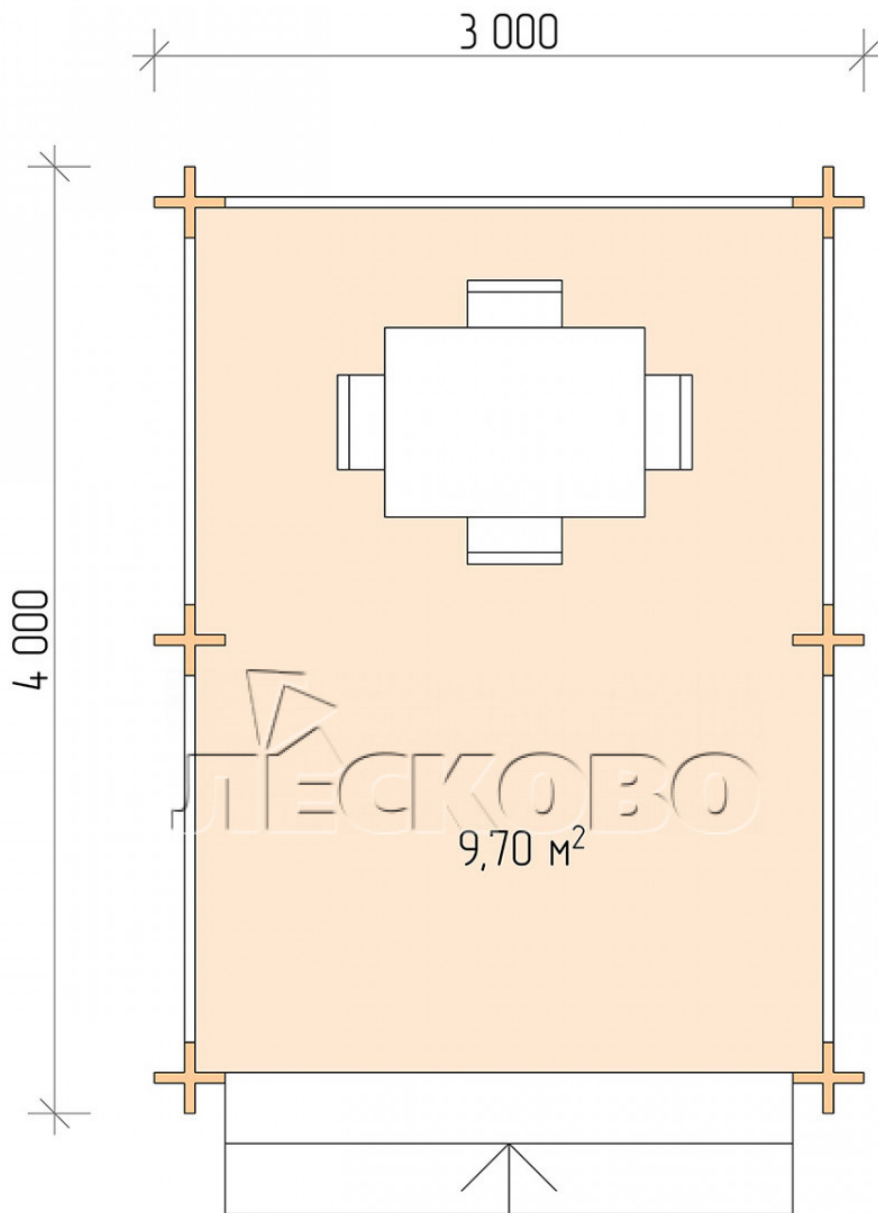

Pavillion "BS" serie 3×4

Projektanmessungen

3 × 4 / 10 m²

Hausset

1.509 €

Balken

45 mm

65 mm
+ 342 €

Projektplanung

3 000

4 000

9,70
M²

Разрез

Haus Kit

- Wall kit: mini-chamber drying chamber 44 × 145 mm with bowls for the project. The material of the tree is spruce, pine (GOST 8486). Humidity 12-14%. The height of the walls is 2.16 m;
- Logs, lower harness: board 45 × 145 mm chamber drying 10-12%;
- Floors: floorboard 35 mm, chamber drying;
- Ceiling: imitation of a bar 20 × 135 mm, chamber drying;
- Platbands: dry planed board 20 × 100 mm;
- Roof: shingles;

- Skirting board 35 mm.

+7 (4942) 499-770

156014, г. Кострома, ул. Базовая, д. 8