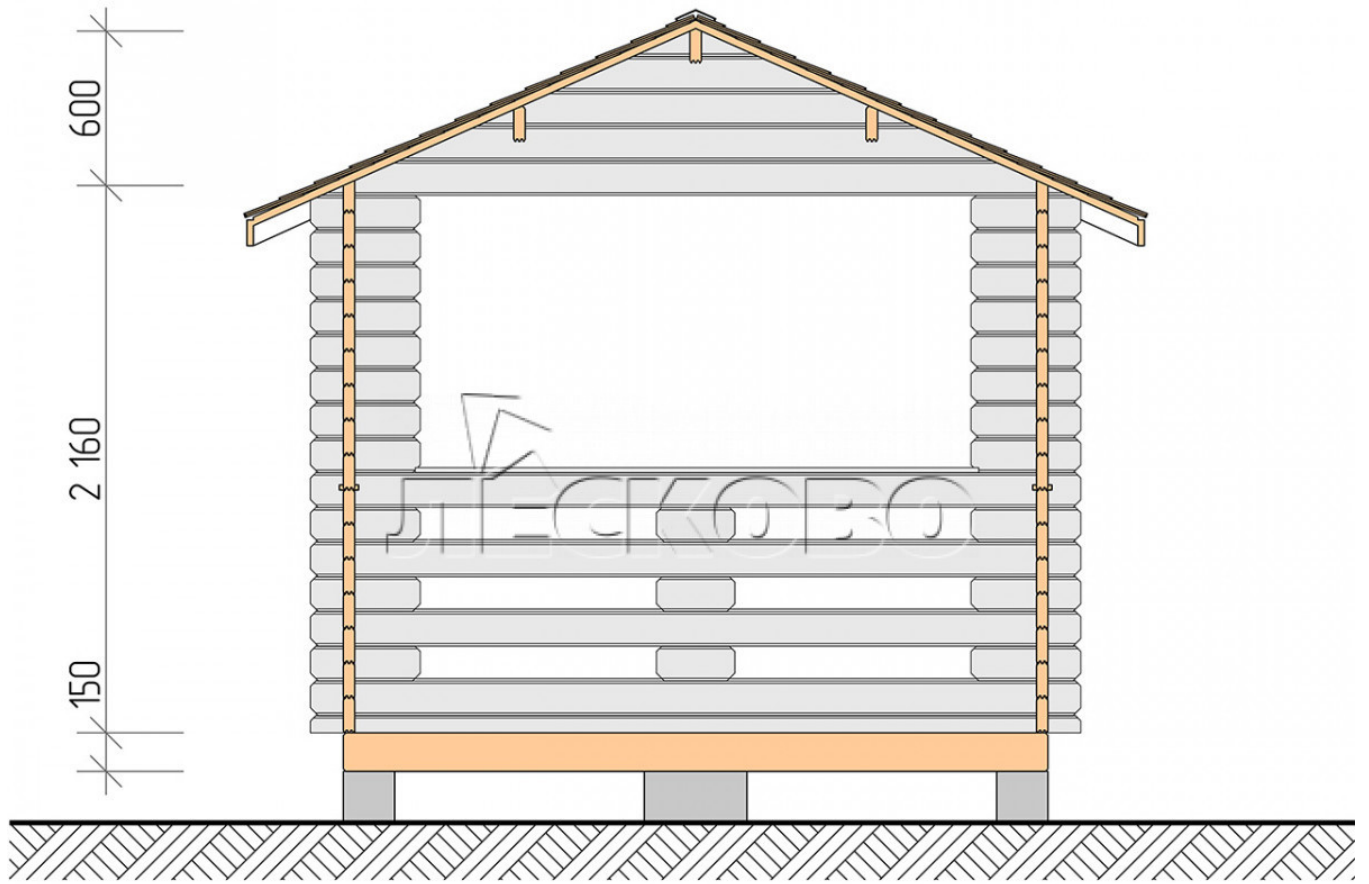

## Pavillion "BS" serie 3x3

Projektabmessungen

3 × 3 / 7.3 m<sup>2</sup>

Hausset

**1.145 €**

# Разрез

### Haus Kit

- Wall kit: mini-chamber drying chamber 44 × 145 mm with bowls for the project. The material of the tree is spruce, pine (GOST 8486). Humidity 12-14%. The height of the walls is 2.16 m;
- Logs, lower harness: board 45 × 145 mm chamber drying 10-12%;
- Floors: floorboard 35 mm, chamber drying;
- Ceiling: imitation of a bar 20 × 135 mm, chamber drying;
- Platbands: dry planed board 20 × 100 mm;
- Roof: shingles;