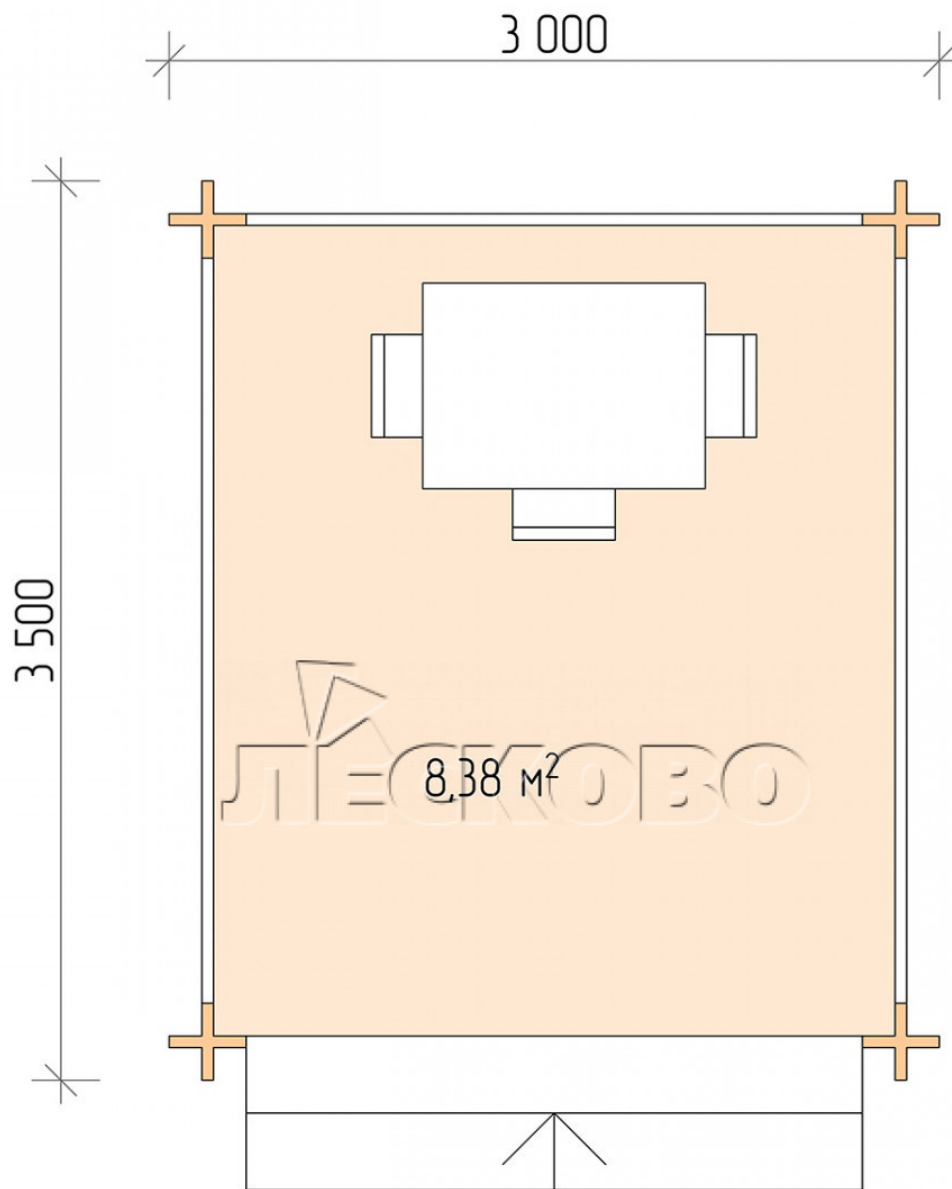

## Pavillion "BS" serie 3×3.5

Projektabmessungen

3 × 3.5 / 8.7 m<sup>2</sup>

Hausset

**1.216 €**

# Разрез

## Haus Kit

- Wall kit: mini-chamber drying chamber 44 × 145 mm with bowls for the project. The material of the tree is spruce, pine (GOST 8486). Humidity 12-14%. The height of the walls is 2.16 m;
- Logs, lower harness: board 45 × 145 mm chamber drying 10-12%;
- Floors: floorboard 35 mm, chamber drying;
- Ceiling: imitation of a bar 20 × 135 mm, chamber drying;
- Platbands: dry planed board 20 × 100 mm;
- Roof: shingles;