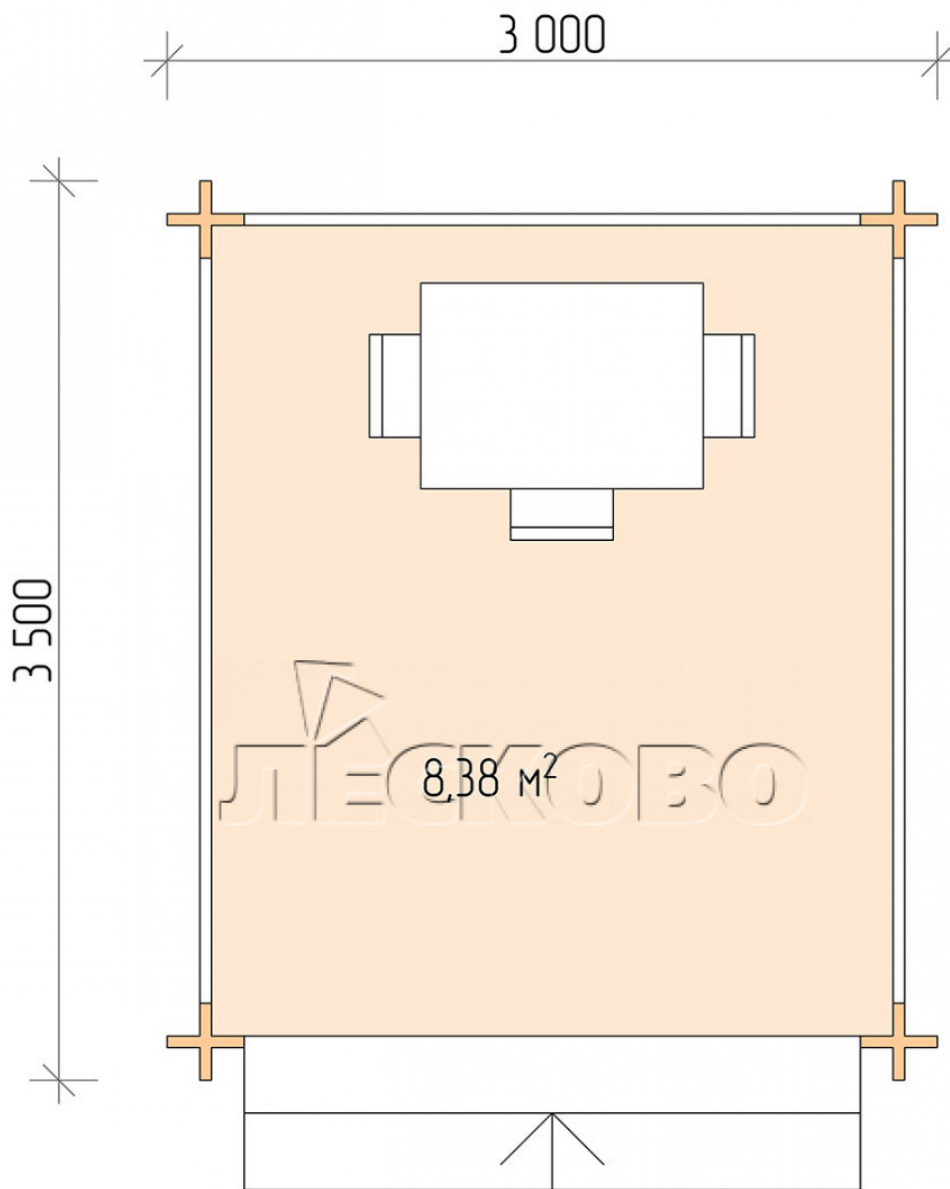

Pavillion "BS" serie 3×3.5

Projektabmessungen

3 × 3.5 / 8.7 m²

Hausset

1.490 €

Balken

45 MM

65 MM
+ 333 €

Projektplanung

3 000

3 500

8,38
M²

Разрез

Haus Kit

- Wall kit: mini-chamber drying chamber 44 × 145 mm with bowls for the project. The material of the tree is spruce, pine (GOST 8486). Humidity 12-14%. The height of the walls is 2.16 m;
- Logs, lower harness: board 45 × 145 mm chamber drying 10-12%;
- Floors: floorboard 35 mm, chamber drying;
- Ceiling: imitation of a bar 20 × 135 mm, chamber drying;
- Platbands: dry planed board 20 × 100 mm;
- Roof: shingles;

- Skirting board 35 mm.

+7 (4942) 499-770

156014, г. Кострома, ул. Базовая, д. 8