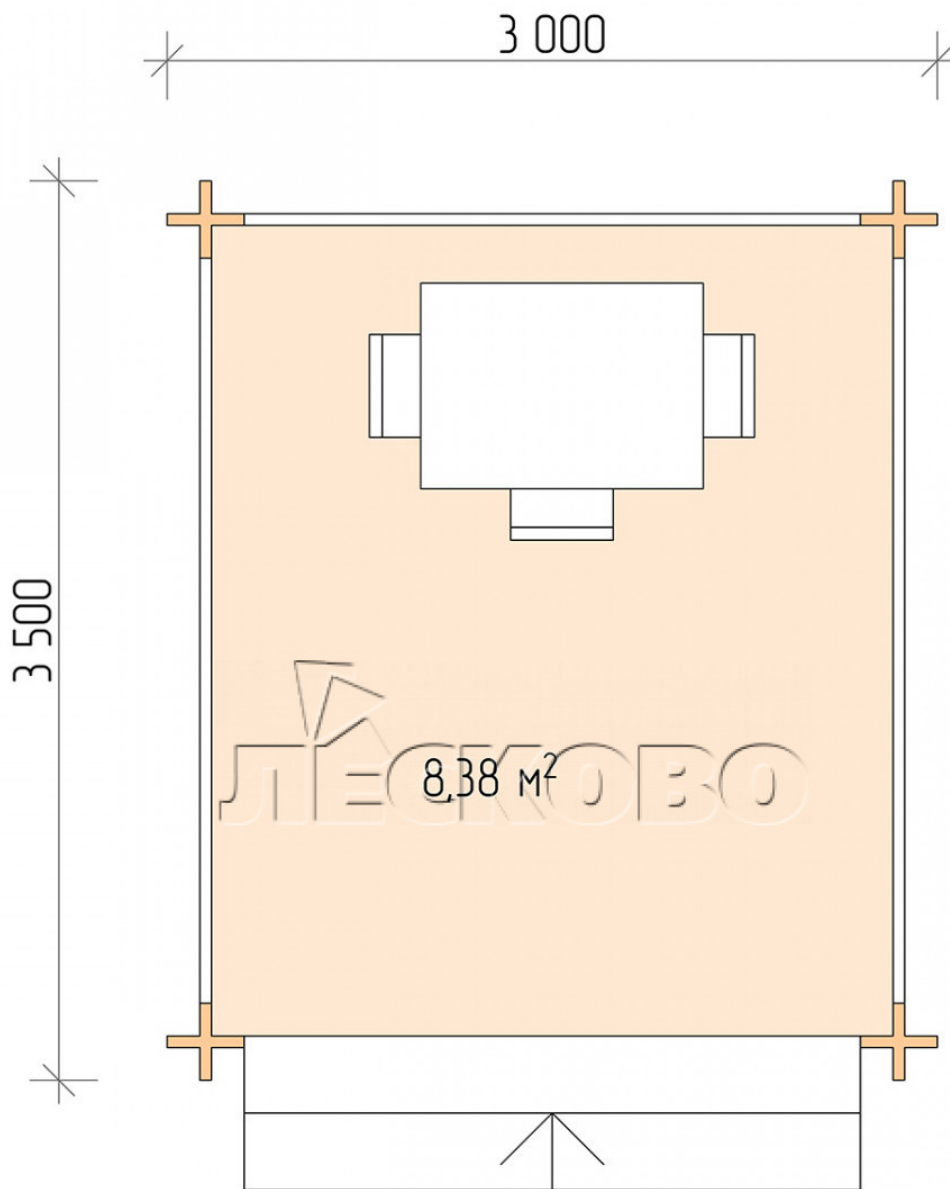

Pavillion "BS" serie 3×3.5

Projektabmessungen

3 × 3.5 / 8.7 m²

Hausset

1.481 €

Balken

45 MM

65 MM
+ 331 €

Projektplanung

3 000

3 500

8,38
M²

Разрез

Haus Kit

- Wall kit: mini-chamber drying chamber 44 × 145 mm with bowls for the project. The material of the tree is spruce, pine (GOST 8486). Humidity 12-14%. The height of the walls is 2.16 m;
- Logs, lower harness: board 45 × 145 mm chamber drying 10-12%;
- Floors: floorboard 35 mm, chamber drying;
- Ceiling: imitation of a bar 20 × 135 mm, chamber drying;
- Platbands: dry planed board 20 × 100 mm;
- Roof: shingles;

- Skirting board 35 mm.

+7 (4942) 499-770

156014, г. Кострома, ул. Базовая, д. 8