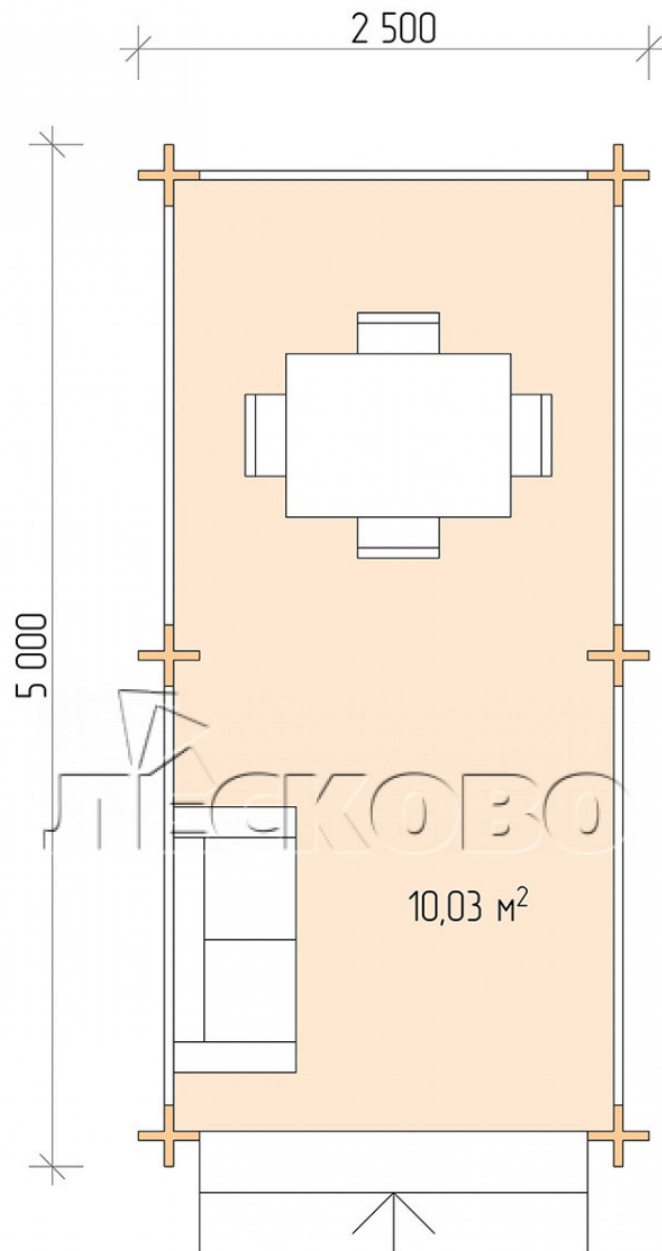

Pavillion "BS" serie 2.5×5

Projektabmessungen

2.5 × 5 / 10.4 m²

Hausset

1.561 €

Balken

45 MM

65 MM
+ 349 €

Projektplanung

2 500

5 000

Разрез

Haus Kit

- Wall kit: mini-chamber drying chamber 44 × 145 mm with bowls for the project. The material of the tree is spruce, pine (GOST 8486). Humidity 12-14%. The height of the walls is 2.16 m;
- Logs, lower harness: board 45 × 145 mm chamber drying 10-12%;
- Floors: floorboard 35 mm, chamber drying;
- Ceiling: imitation of a bar 20 × 135 mm, chamber drying;
- Platbands: dry planed board 20 × 100 mm;
- Roof: shingles;

- Skirting board 35 mm.

+7 (4942) 499-770

156014, г. Кострома, ул. Базовая, д. 8