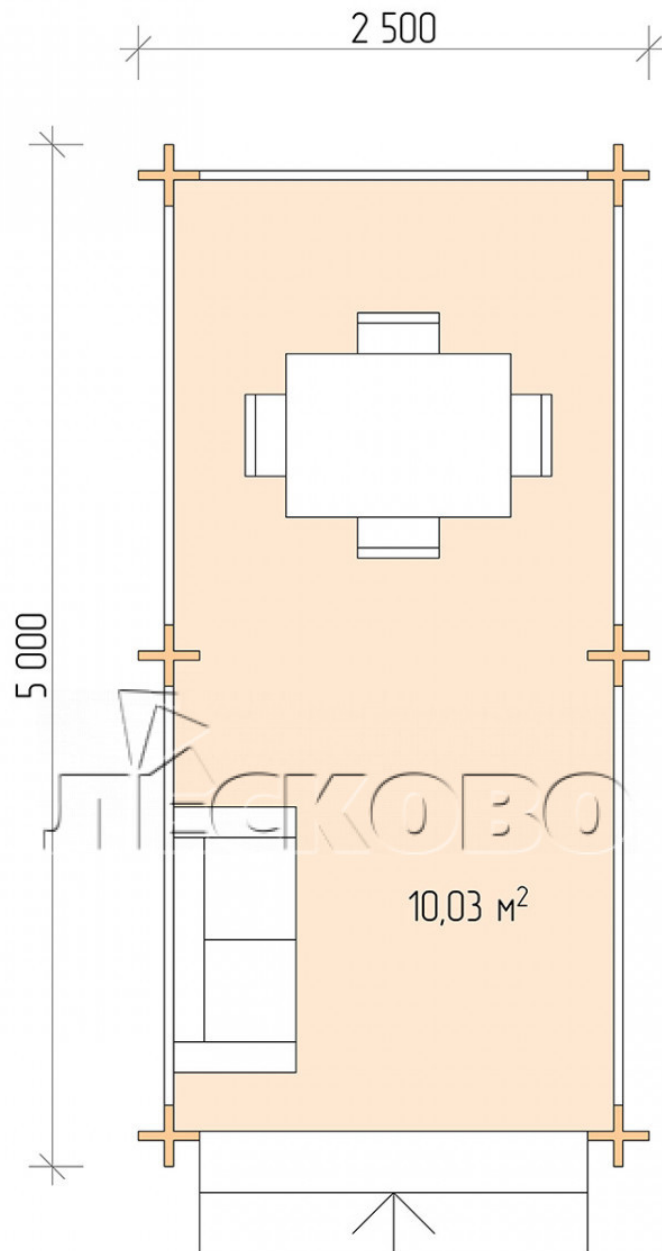

Pavillion "BS" serie 2.5×5

Projektabmessungen

2.5 × 5 / 10.4 m²

Hausset

1.904 €

Balken

45 MM

65 MM
+ 446 €

Projektplanung

2 500

5 000

Разрез

Haus Kit

- Wall kit: mini-chamber drying chamber 44 × 145 mm with bowls for the project. The material of the tree is spruce, pine (GOST 8486). Humidity 12-14%. The height of the walls is 2.16 m;
- Logs, lower harness: board 45 × 145 mm chamber drying 10-12%;
- Floors: floorboard 35 mm, chamber drying;
- Ceiling: imitation of a bar 20 × 135 mm, chamber drying;
- Platbands: dry planed board 20 × 100 mm;
- Roof: shingles;

- Skirting board 35 mm.

+7 (4942) 499-770

156014, г. Кострома, ул. Базовая, д. 8