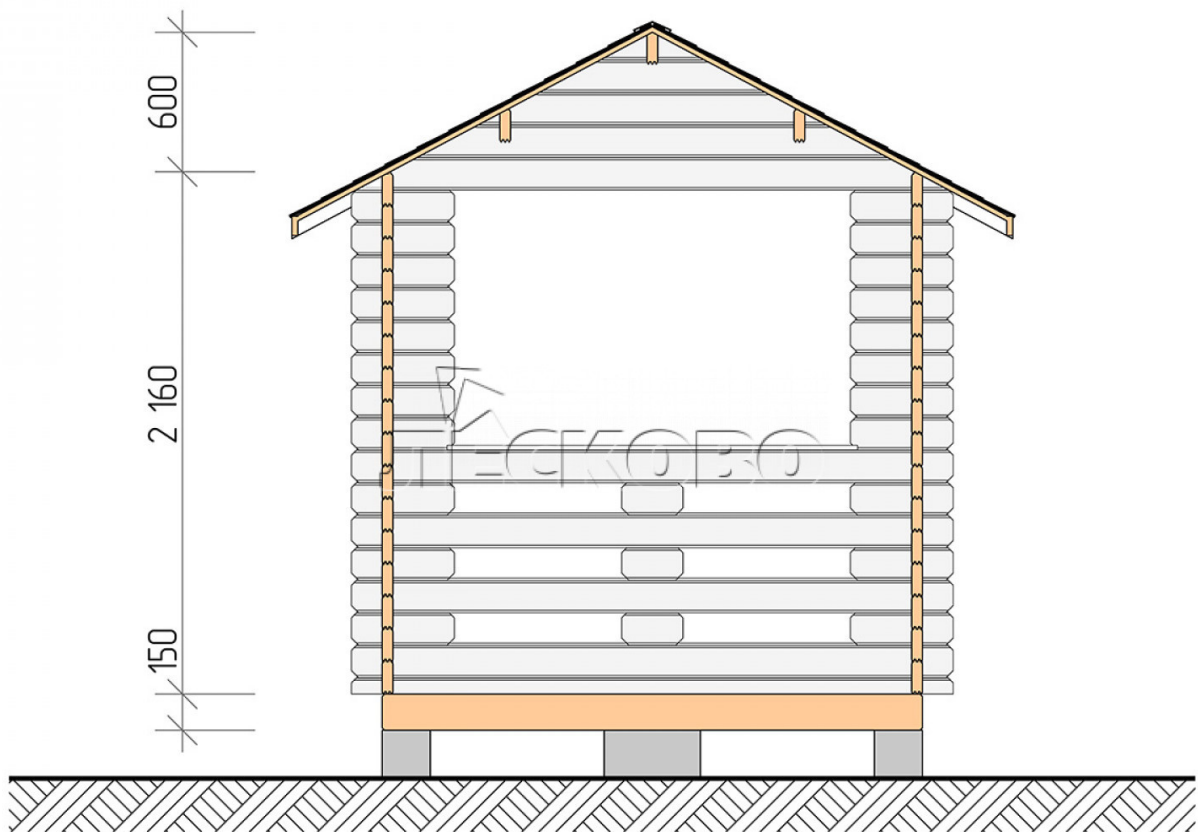

Pavillion "BS" serie 2.5×5

Projektabmessungen

2.5 × 5 / 10.4 m²

Hausset

1.904 €

Balken

45 MM

65 MM
+ 446 €

Projektplanung

2 500

5 000

Разрез

Haus Kit

- Wall kit: mini-chamber drying chamber 44 × 145 mm with bowls for the project. The material of the tree is spruce, pine (GOST 8486). Humidity 12-14%. The height of the walls is 2.16 m;
- Logs, lower harness: board 45 × 145 mm chamber drying 10-12%;
- Floors: floorboard 35 mm, chamber drying;
- Ceiling: imitation of a bar 20 × 135 mm, chamber drying;
- Platbands: dry planed board 20 × 100 mm;
- Roof: shingles;