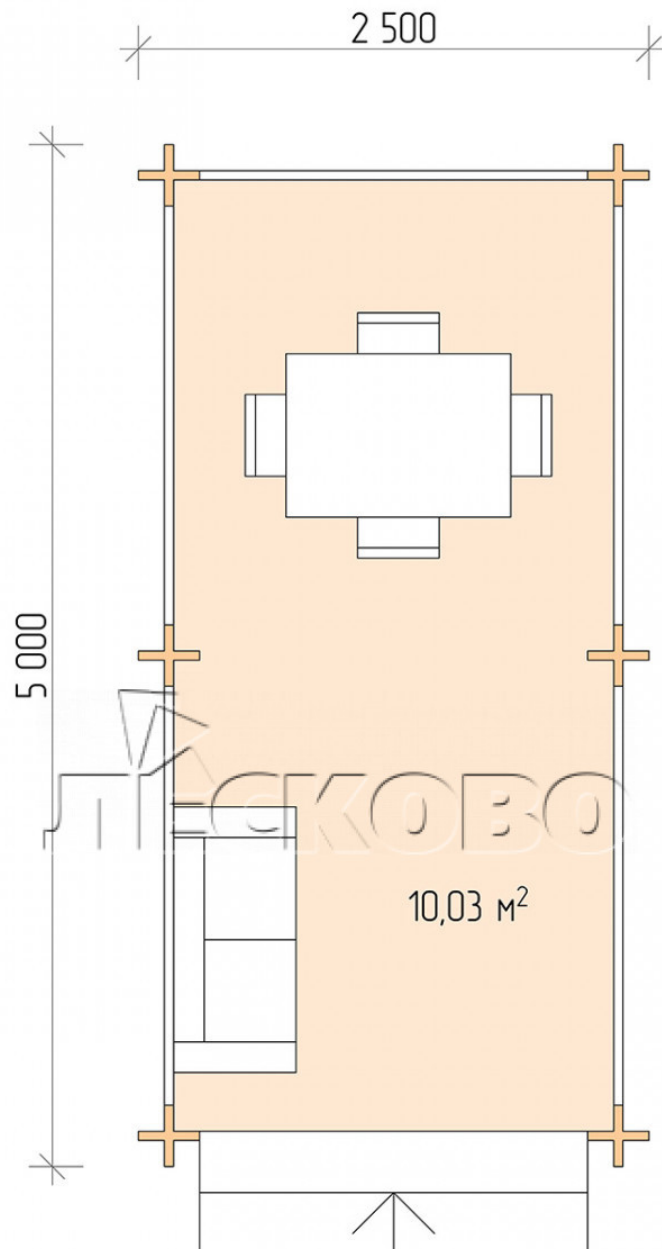

## Pavillion "BS" serie 2.5×5

Projektabmessungen

2.5 × 5 / 10.4 m<sup>2</sup>

Hausset

**1.643 €**

# Разрез

### Haus Kit

- Wall kit: mini-chamber drying chamber 44 × 145 mm with bowls for the project. The material of the tree is spruce, pine (GOST 8486). Humidity 12-14%. The height of the walls is 2.16 m;
- Logs, lower harness: board 45 × 145 mm chamber drying 10-12%;
- Floors: floorboard 35 mm, chamber drying;
- Ceiling: imitation of a bar 20 × 135 mm, chamber drying;
- Platbands: dry planed board 20 × 100 mm;
- Roof: shingles;