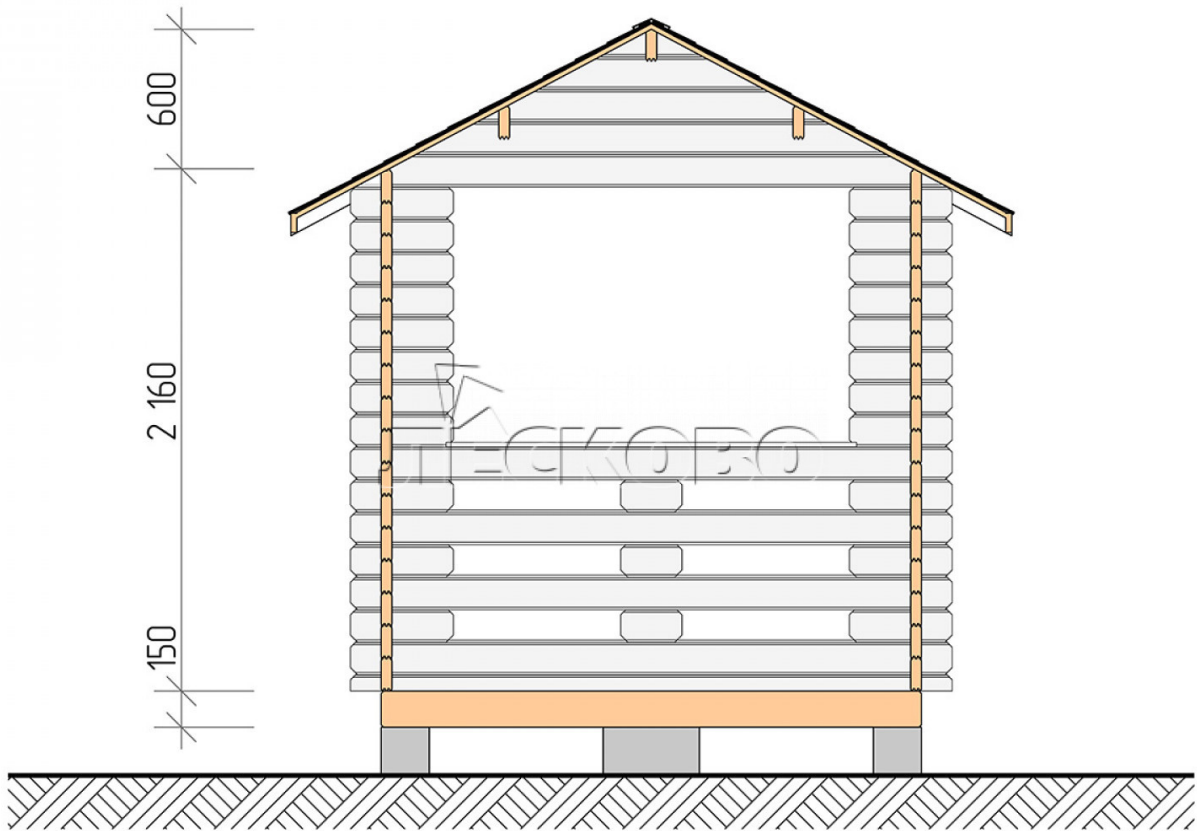

Pavillion "BS" serie 2.5×5

Projektabmessungen

2.5 × 5 / 10.4 m²

Hausset

1.561 €

Balken

45 MM

65 MM
+ 349 €

Projektplanung

2 500

5 000

Разрез

Haus Kit

- Wall kit: mini-chamber drying chamber 44 × 145 mm with bowls for the project. The material of the tree is spruce, pine (GOST 8486). Humidity 12-14%. The height of the walls is 2.16 m;
- Logs, lower harness: board 45 × 145 mm chamber drying 10-12%;
- Floors: floorboard 35 mm, chamber drying;
- Ceiling: imitation of a bar 20 × 135 mm, chamber drying;
- Platbands: dry planed board 20 × 100 mm;
- Roof: shingles;