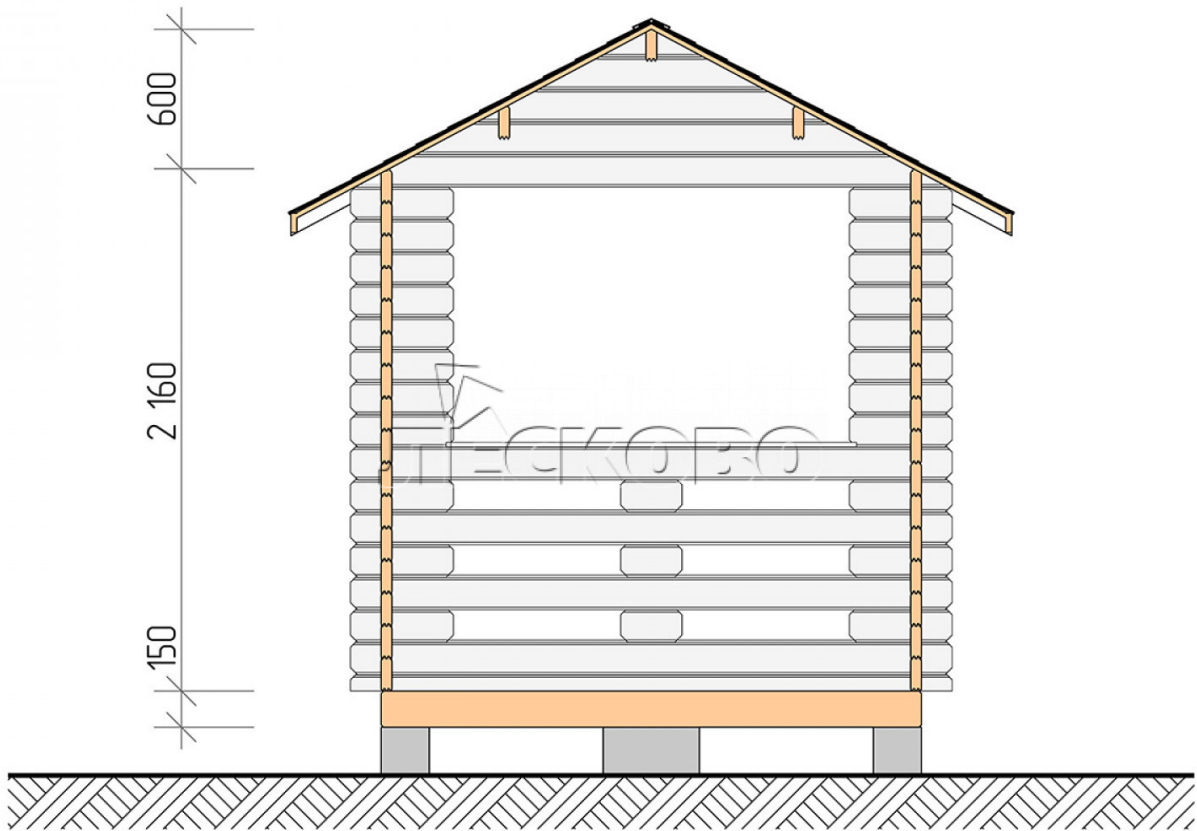

## Pavillion "BS" serie 2.5×5

Projektabmessungen

2.5 × 5 / 10.4 m<sup>2</sup>

Hausset

**1.643 €**

# Разрез

### Haus Kit

- Wall kit: mini-chamber drying chamber 44 × 145 mm with bowls for the project. The material of the tree is spruce, pine (GOST 8486). Humidity 12-14%. The height of the walls is 2.16 m;
- Logs, lower harness: board 45 × 145 mm chamber drying 10-12%;
- Floors: floorboard 35 mm, chamber drying;
- Ceiling: imitation of a bar 20 × 135 mm, chamber drying;
- Platbands: dry planed board 20 × 100 mm;
- Roof: shingles;