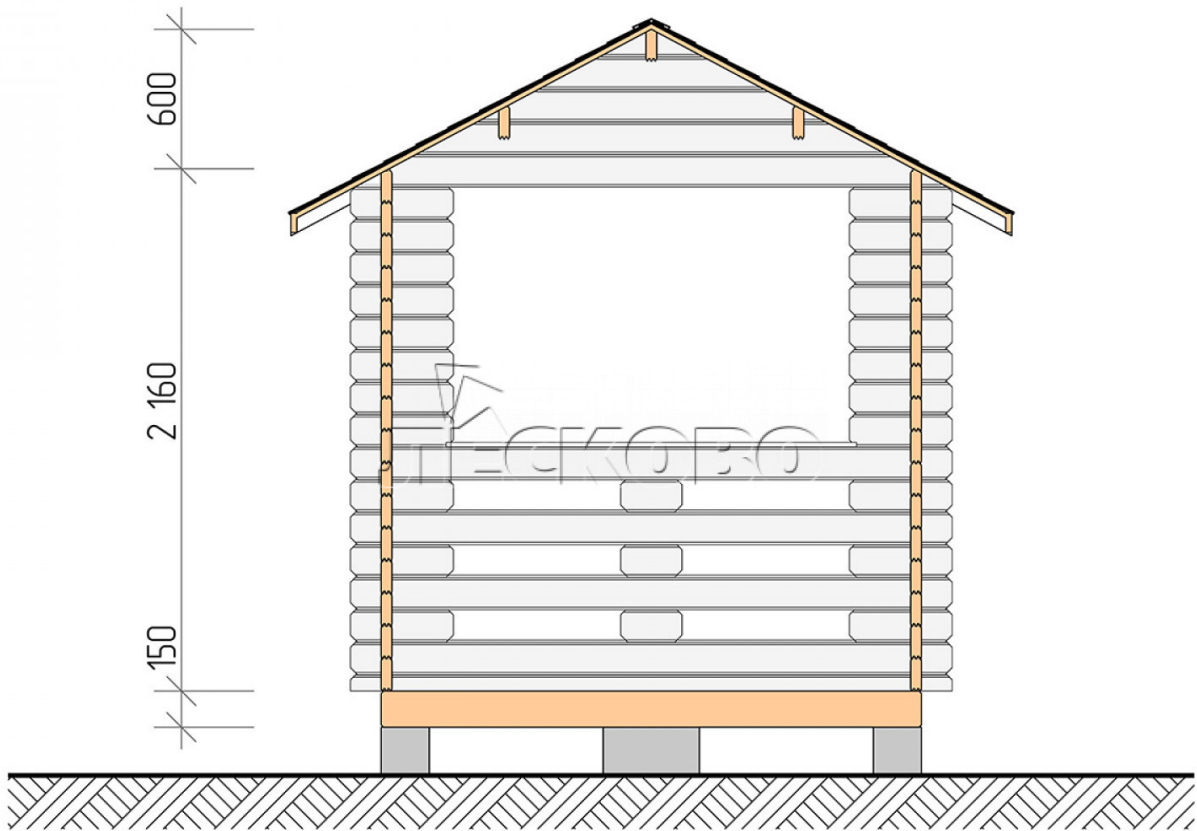

## Pavillion "BS" serie 2.5×4

Projektabmessungen

2.5 × 4 / 8.2 m<sup>2</sup>

Hausset

**1.308 €**

# Разрез

### Haus Kit

- Wall kit: mini-chamber drying chamber 44 × 145 mm with bowls for the project. The material of the tree is spruce, pine (GOST 8486). Humidity 12-14%. The height of the walls is 2.16 m;
- Logs, lower harness: board 45 × 145 mm chamber drying 10-12%;
- Floors: floorboard 35 mm, chamber drying;
- Ceiling: imitation of a bar 20 × 135 mm, chamber drying;
- Platbands: dry planed board 20 × 100 mm;
- Roof: shingles;