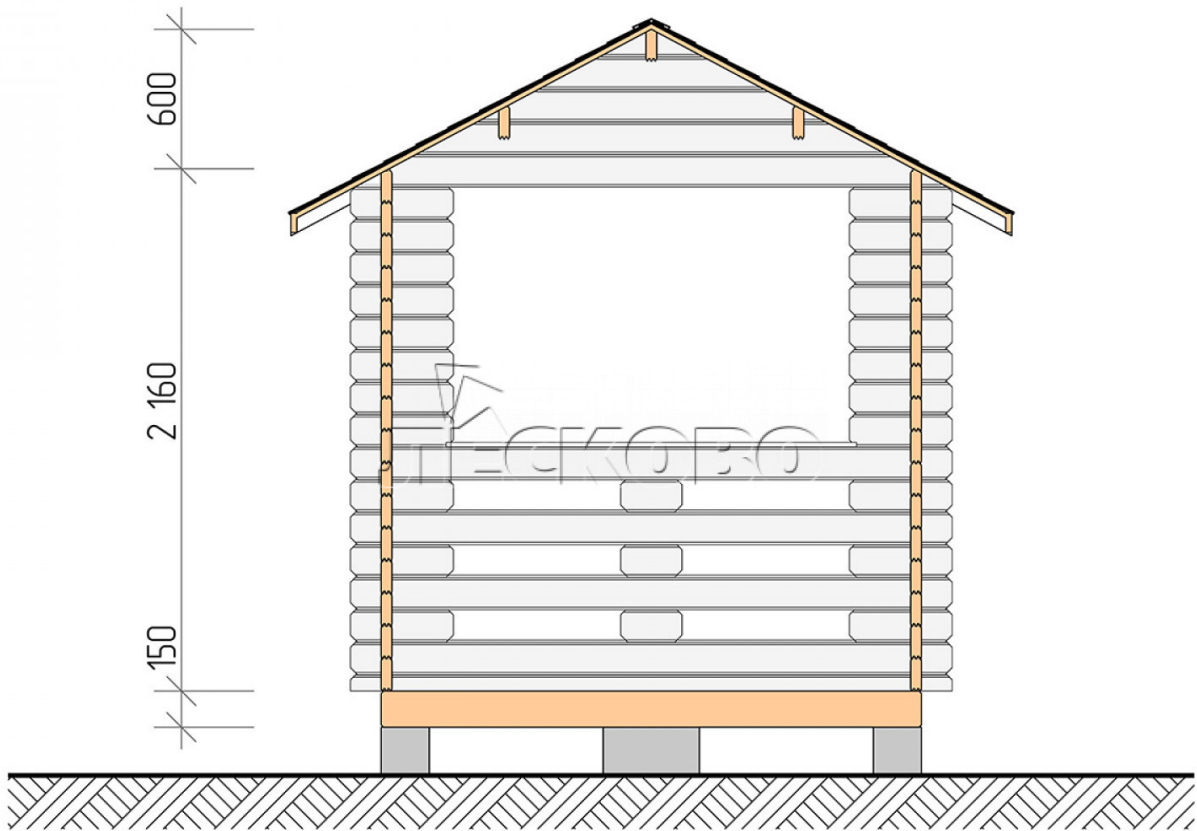

Pavillion "BS" serie 2.5×4

Projektabmessungen

2.5 × 4 / 8.2 m²

Hausset

1.599 €

Balken

45 MM

65 MM
+ 392 €

Projektplanung

2 500

4 000

7,88

M²

Разрез

Haus Kit

- Wall kit: mini-chamber drying chamber 44 × 145 mm with bowls for the project. The material of the tree is spruce, pine (GOST 8486). Humidity 12-14%. The height of the walls is 2.16 m;
- Logs, lower harness: board 45 × 145 mm chamber drying 10-12%;
- Floors: floorboard 35 mm, chamber drying;
- Ceiling: imitation of a bar 20 × 135 mm, chamber drying;
- Platbands: dry planed board 20 × 100 mm;
- Roof: shingles;