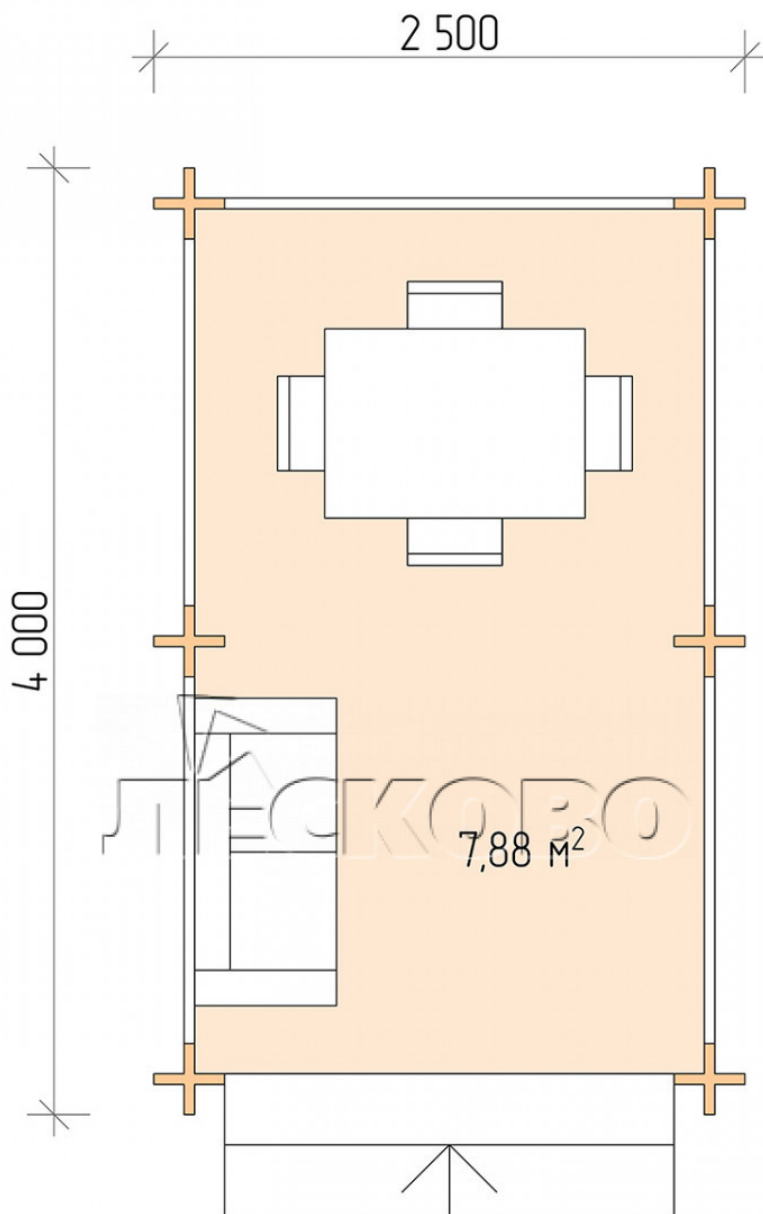

Pavillion "BS" serie 2.5×4

Projektabmessungen

2.5 × 4 / 8.2 m²

Hausset

1.377 €

Balken

45 MM

65 MM
+ 323 €

Projektplanung

2 500

4 000

7,88

M²

Разрез

Haus Kit

- Wall kit: mini-chamber drying chamber 44 × 145 mm with bowls for the project. The material of the tree is spruce, pine (GOST 8486). Humidity 12-14%. The height of the walls is 2.16 m;
- Logs, lower harness: board 45 × 145 mm chamber drying 10-12%;
- Floors: floorboard 35 mm, chamber drying;
- Ceiling: imitation of a bar 20 × 135 mm, chamber drying;
- Platbands: dry planed board 20 × 100 mm;
- Roof: shingles;