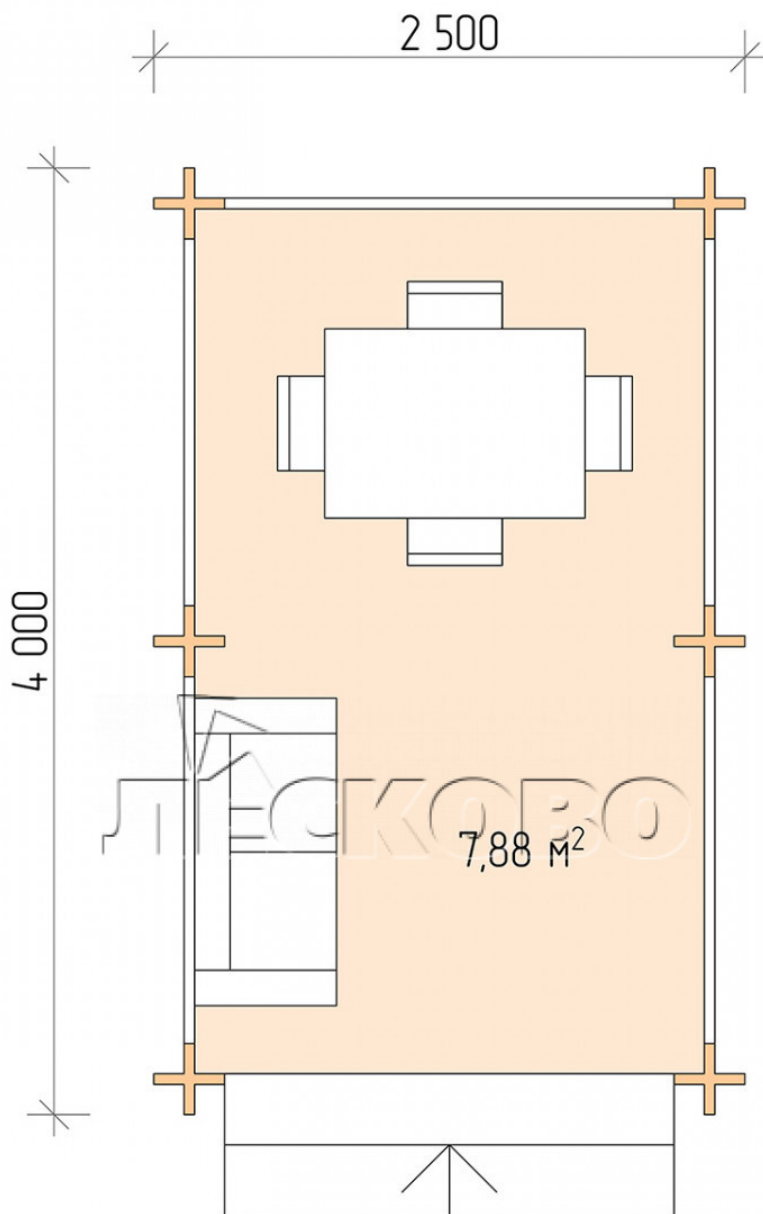

## Pavillion "BS" serie 2.5×4

Projektabmessungen

2.5 × 4 / 8.2 m<sup>2</sup>

Hausset

**1.308 €**

# Разрез

### Haus Kit

- Wall kit: mini-chamber drying chamber 44 × 145 mm with bowls for the project. The material of the tree is spruce, pine (GOST 8486). Humidity 12-14%. The height of the walls is 2.16 m;
- Logs, lower harness: board 45 × 145 mm chamber drying 10-12%;
- Floors: floorboard 35 mm, chamber drying;
- Ceiling: imitation of a bar 20 × 135 mm, chamber drying;
- Platbands: dry planed board 20 × 100 mm;
- Roof: shingles;