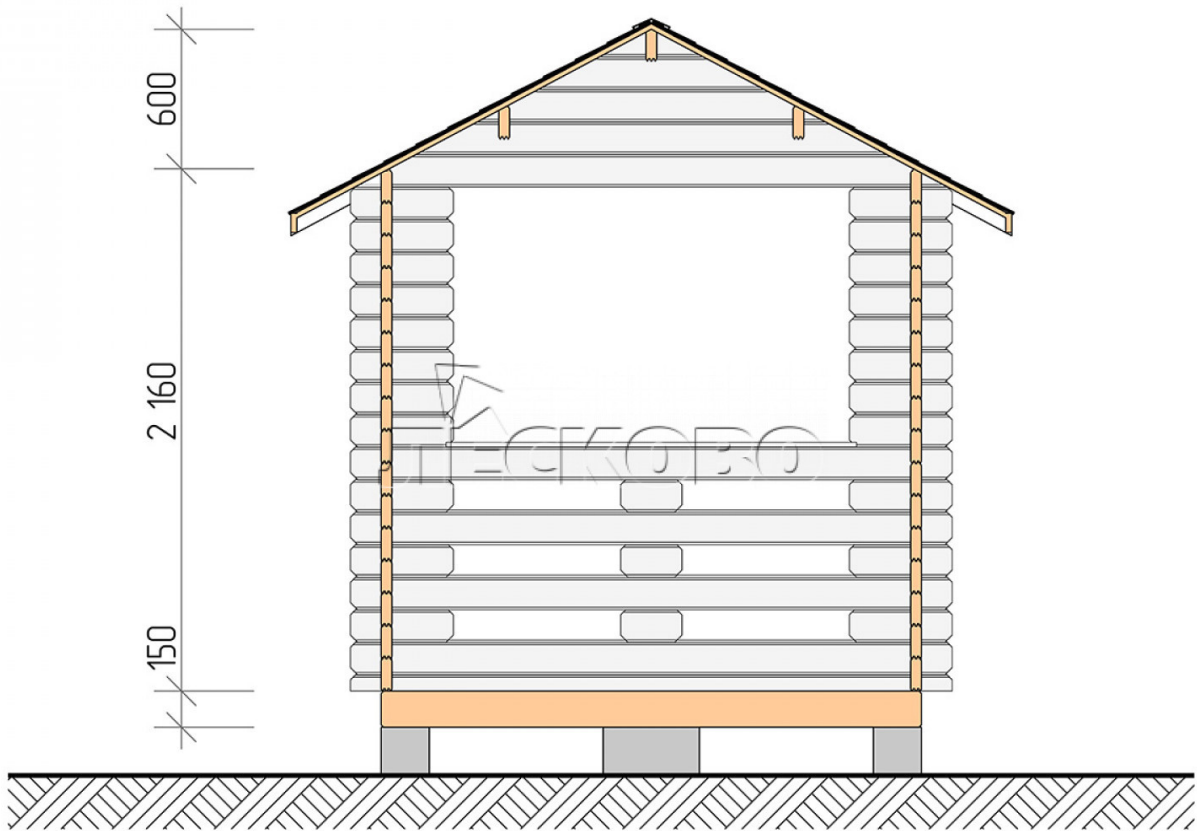

Pavillion "BS" serie 2.5×4

Projektabmessungen

2.5 × 4 / 8.2 m²

Hausset

1.377 €

Balken

45 MM

65 MM
+ 323 €

Projektplanung

2 500

4 000

7,88

M²

Разрез

Haus Kit

- Wall kit: mini-chamber drying chamber 44 × 145 mm with bowls for the project. The material of the tree is spruce, pine (GOST 8486). Humidity 12-14%. The height of the walls is 2.16 m;
- Logs, lower harness: board 45 × 145 mm chamber drying 10-12%;
- Floors: floorboard 35 mm, chamber drying;
- Ceiling: imitation of a bar 20 × 135 mm, chamber drying;
- Platbands: dry planed board 20 × 100 mm;
- Roof: shingles;