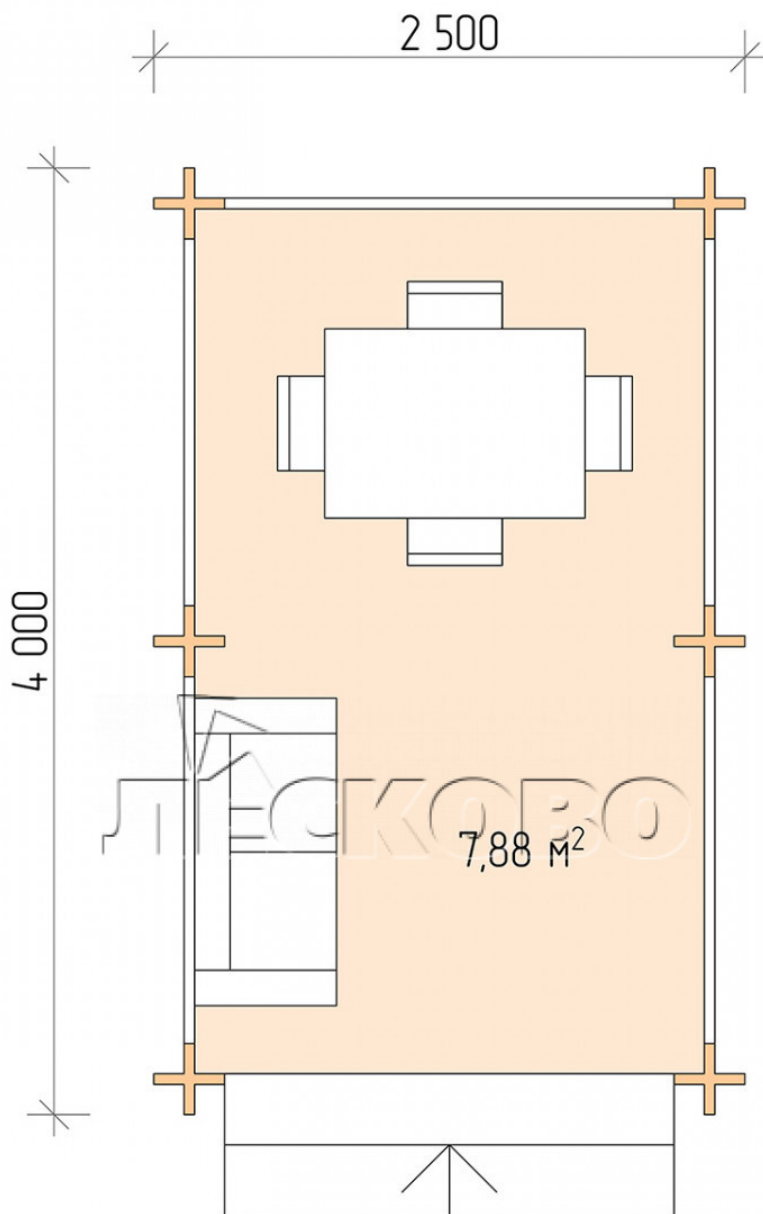

Haus Kit

- Wall kit: mini-chamber drying chamber 44 × 145 mm with bowls for the project. The material of the tree is spruce, pine (GOST 8486). Humidity 12-14%. The height of the walls is 2.16 m;
- Logs, lower harness: board 45 × 145 mm chamber drying 10-12%;
- Floors: floorboard 35 mm, chamber drying;
- Ceiling: imitation of a bar 20 × 135 mm, chamber drying;
- Platbands: dry planed board 20 × 100 mm;
- Roof: shingles;