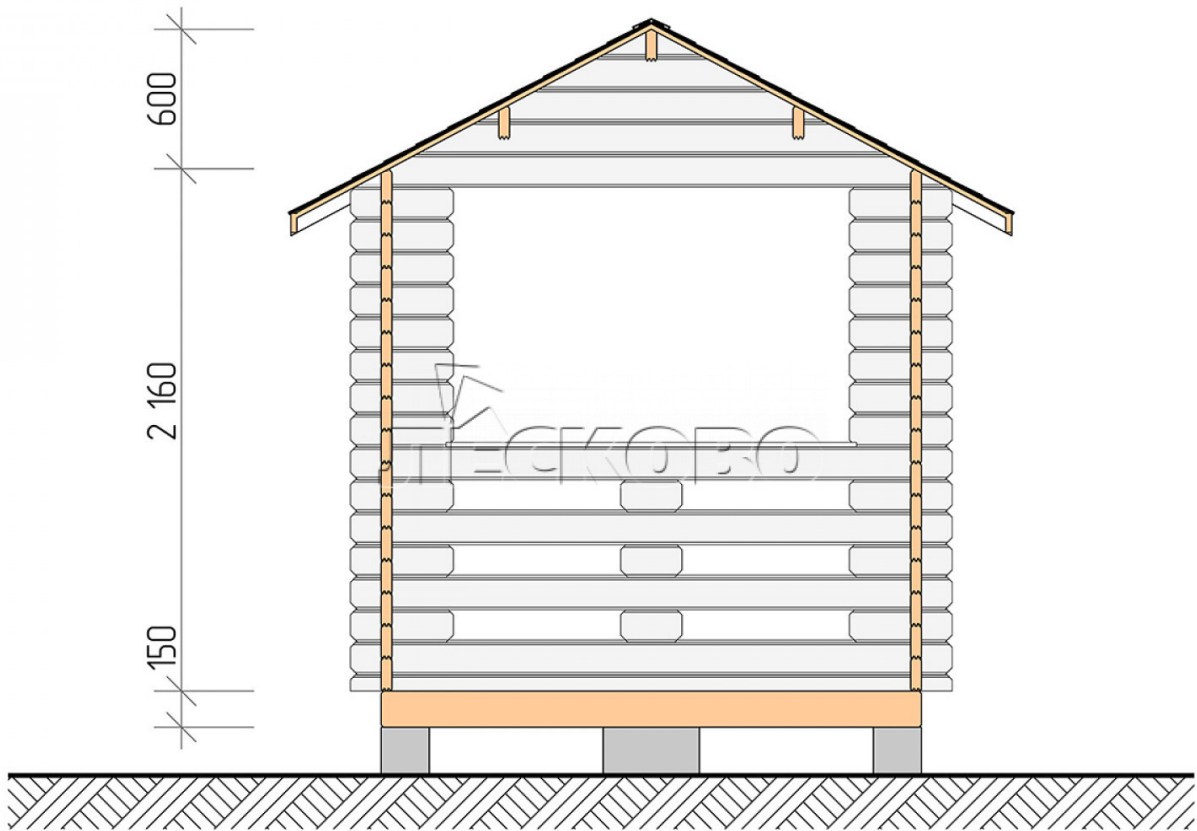

Pavillion "BS" serie 2.5×4.5

Projektabmessungen

2.5 × 4.5 / 9.2 m²

Hausset

1.719 €

Balken

45 mm

65 mm
+ 414 €

Projektplanung

2 500

4 500

8,95

M²

Разрез

Haus Kit

- Wall kit: mini-chamber drying chamber 44 × 145 mm with bowls for the project. The material of the tree is spruce, pine (GOST 8486). Humidity 12-14%. The height of the walls is 2.16 m;
- Logs, lower harness: board 45 × 145 mm chamber drying 10-12%;
- Floors: floorboard 35 mm, chamber drying;
- Ceiling: imitation of a bar 20 × 135 mm, chamber drying;
- Platbands: dry planed board 20 × 100 mm;
- Roof: shingles;