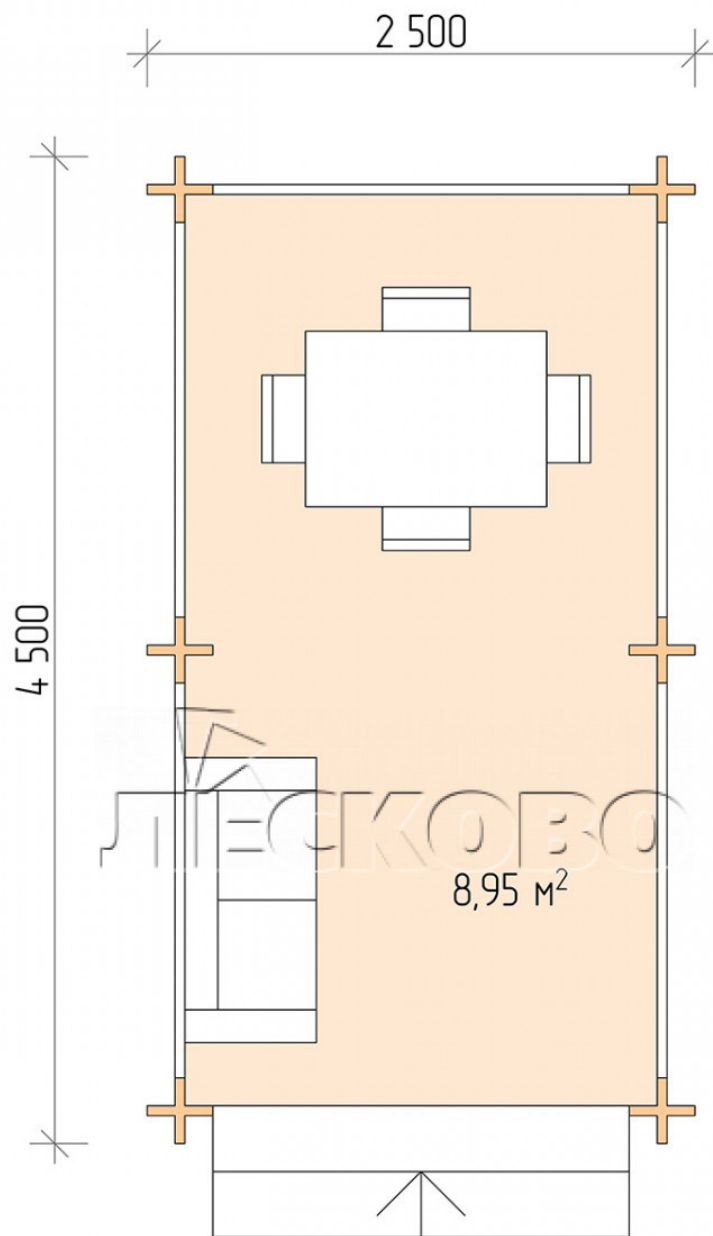

## Pavillion "BS" serie 2.5×4.5

Projektabmessungen

2.5 × 4.5 / 9.2 m<sup>2</sup>

Hausset

**1.514 €**

# Разрез

### Haus Kit

- Wall kit: mini-chamber drying chamber 44 × 145 mm with bowls for the project. The material of the tree is spruce, pine (GOST 8486). Humidity 12-14%. The height of the walls is 2.16 m;
- Logs, lower harness: board 45 × 145 mm chamber drying 10-12%;
- Floors: floorboard 35 mm, chamber drying;
- Ceiling: imitation of a bar 20 × 135 mm, chamber drying;
- Platbands: dry planed board 20 × 100 mm;
- Roof: shingles;