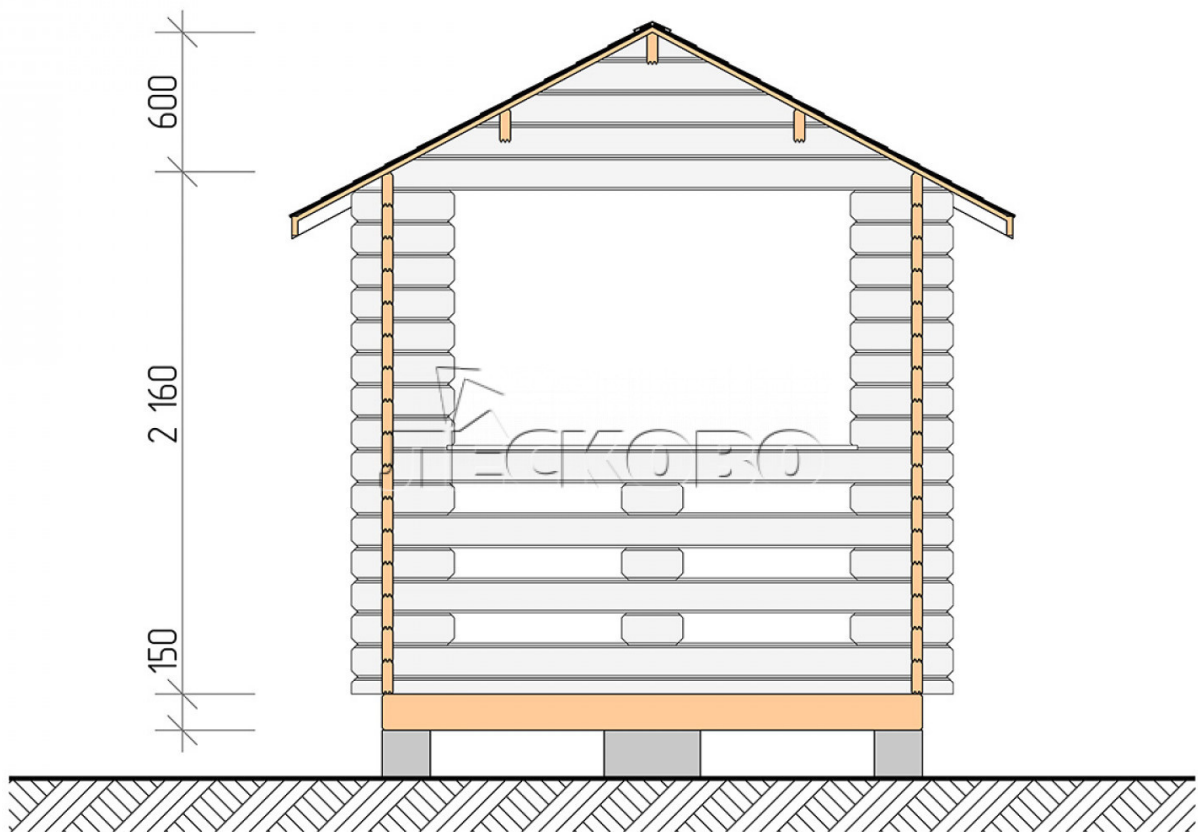

## Pavillion "BS" serie 2.5×4.5

Projektabmessungen

2.5 × 4.5 / 9.2 m<sup>2</sup>

Hausset

**1.514 €**

# Разрез

### Haus Kit

- Wall kit: mini-chamber drying chamber 44 × 145 mm with bowls for the project. The material of the tree is spruce, pine (GOST 8486). Humidity 12-14%. The height of the walls is 2.16 m;
- Logs, lower harness: board 45 × 145 mm chamber drying 10-12%;
- Floors: floorboard 35 mm, chamber drying;
- Ceiling: imitation of a bar 20 × 135 mm, chamber drying;
- Platbands: dry planed board 20 × 100 mm;
- Roof: shingles;