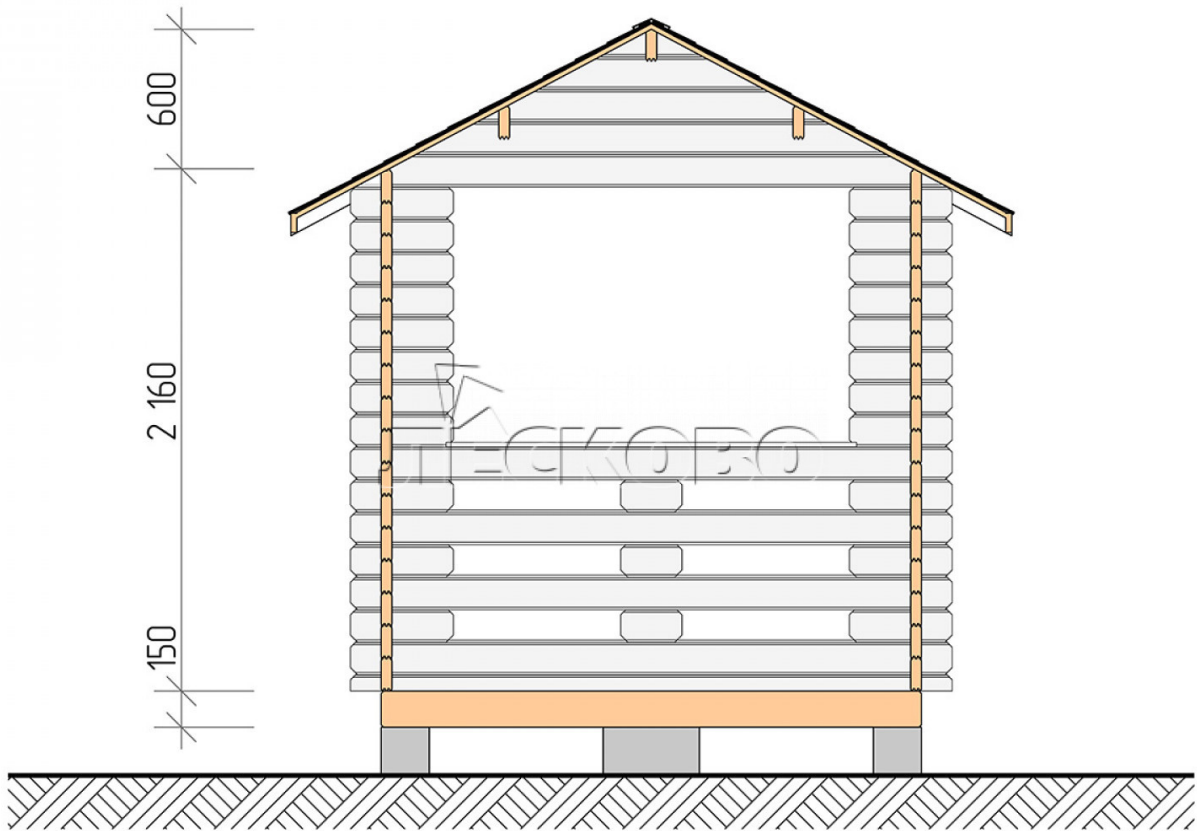

Pavillion "BS" serie 2.5×4.5

Projektabmessungen

2.5 × 4.5 / 9.2 m²

Hausset

1.438 €

Balken

45 MM

65 MM
+ 331 €

Projektplanung

2 500

4 500

8,95

M²

Разрез

Haus Kit

- Wall kit: mini-chamber drying chamber 44×145 mm with bowls for the project. The material of the tree is spruce, pine (GOST 8486). Humidity 12-14%. The height of the walls is 2.16 m;
- Logs, lower harness: board 45×145 mm chamber drying 10-12%;
- Floors: floorboard 35 mm, chamber drying;
- Ceiling: imitation of a bar 20×135 mm, chamber drying;
- Platbands: dry planed board 20×100 mm;
- Roof: shingles;