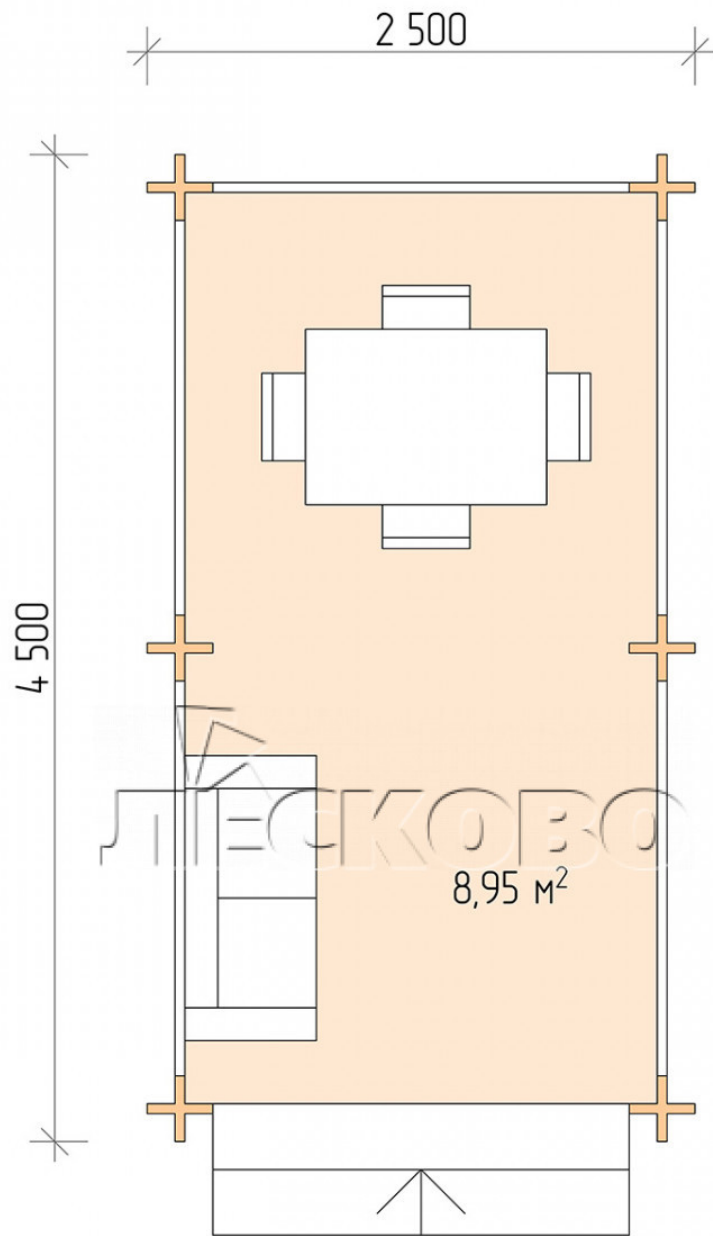

Pavillion "BS" serie 2.5×4.5

Projektabmessungen

2.5 × 4.5 / 9.2 m²

Hausset

1.438 €

Balken

45 MM

65 MM
+ 331 €

Projektplanung

2 500

4 500

8,95

M²

Разрез

Haus Kit

- Wall kit: mini-chamber drying chamber 44×145 mm with bowls for the project. The material of the tree is spruce, pine (GOST 8486). Humidity 12-14%. The height of the walls is 2.16 m;
- Logs, lower harness: board 45×145 mm chamber drying 10-12%;
- Floors: floorboard 35 mm, chamber drying;
- Ceiling: imitation of a bar 20×135 mm, chamber drying;
- Platbands: dry planed board 20×100 mm;
- Roof: shingles;