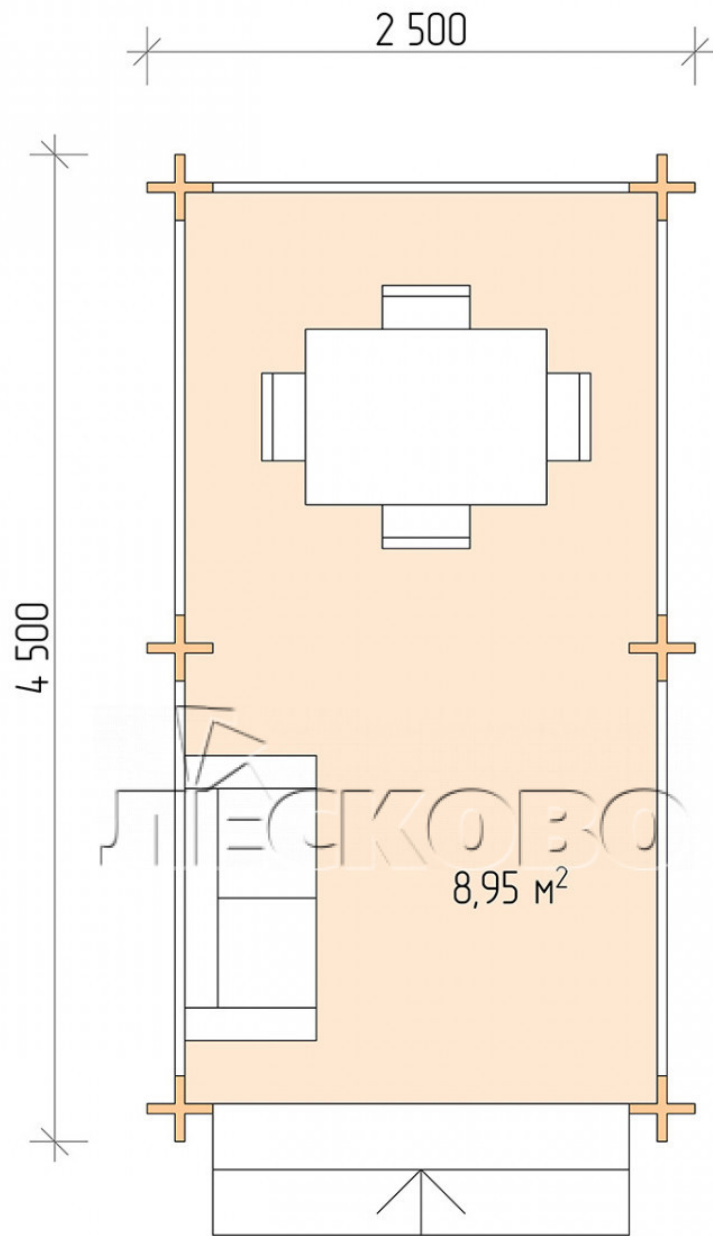

Pavillion "BS" serie 2.5×4.5

Projektabmessungen

2.5 × 4.5 / 9.2 m²

Hausset

1.719 €

Balken

45 mm

65 mm
+ 414 €

Projektplanung

2 500

4 500

8,95

M²

Разрез

Haus Kit

- Wall kit: mini-chamber drying chamber 44 × 145 mm with bowls for the project. The material of the tree is spruce, pine (GOST 8486). Humidity 12-14%. The height of the walls is 2.16 m;
- Logs, lower harness: board 45 × 145 mm chamber drying 10-12%;
- Floors: floorboard 35 mm, chamber drying;
- Ceiling: imitation of a bar 20 × 135 mm, chamber drying;
- Platbands: dry planed board 20 × 100 mm;
- Roof: shingles;