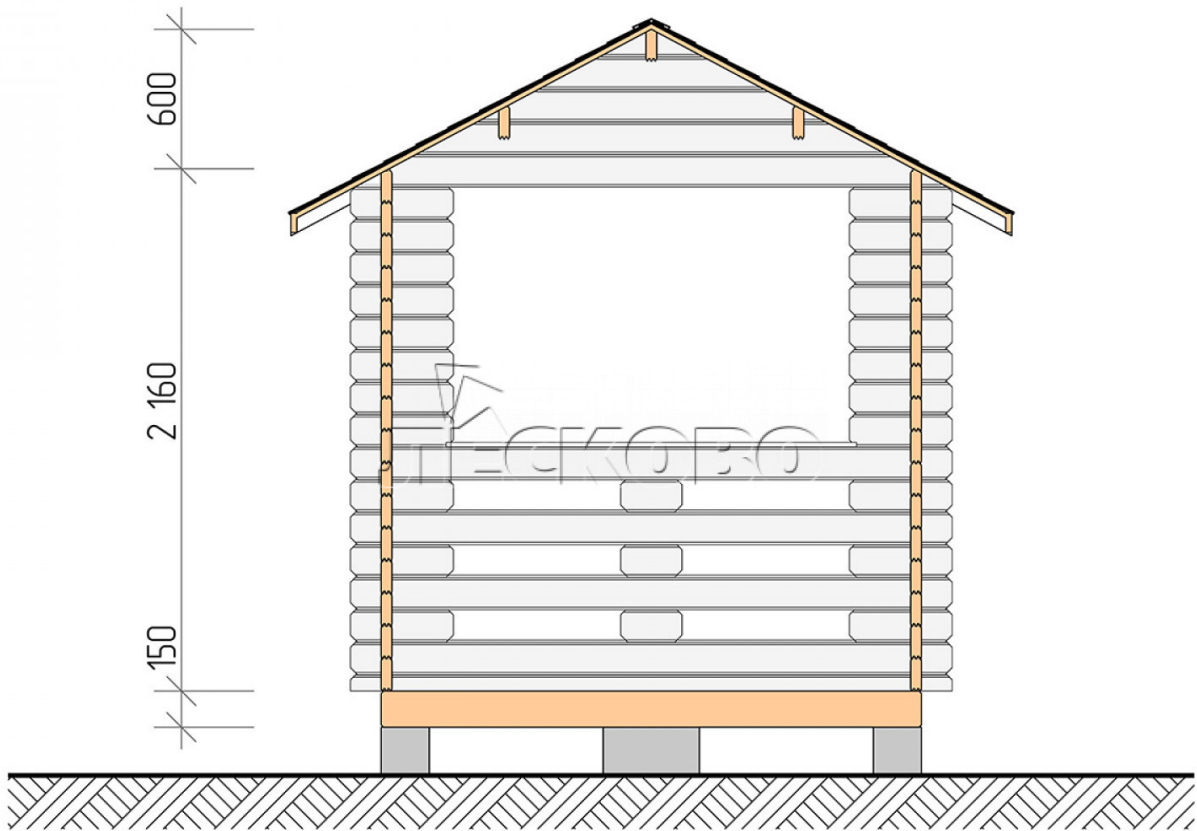

Pavillion "BS" serie 2.5×3

Projektabmessungen

2.5 × 3 / 5.9 m²

Hausset

1.099 €

Balken

45 mm

65 mm
+ 253 €

Projektplanung

2 500

3 000

5,72
M²

Разрез

Haus Kit

- Wall kit: mini-chamber drying chamber 44 × 145 mm with bowls for the project. The material of the tree is spruce, pine (GOST 8486). Humidity 12-14%. The height of the walls is 2.16 m;
- Logs, lower harness: board 45 × 145 mm chamber drying 10-12%;
- Floors: floorboard 35 mm, chamber drying;
- Ceiling: imitation of a bar 20 × 135 mm, chamber drying;
- Platbands: dry planed board 20 × 100 mm;
- Roof: shingles;