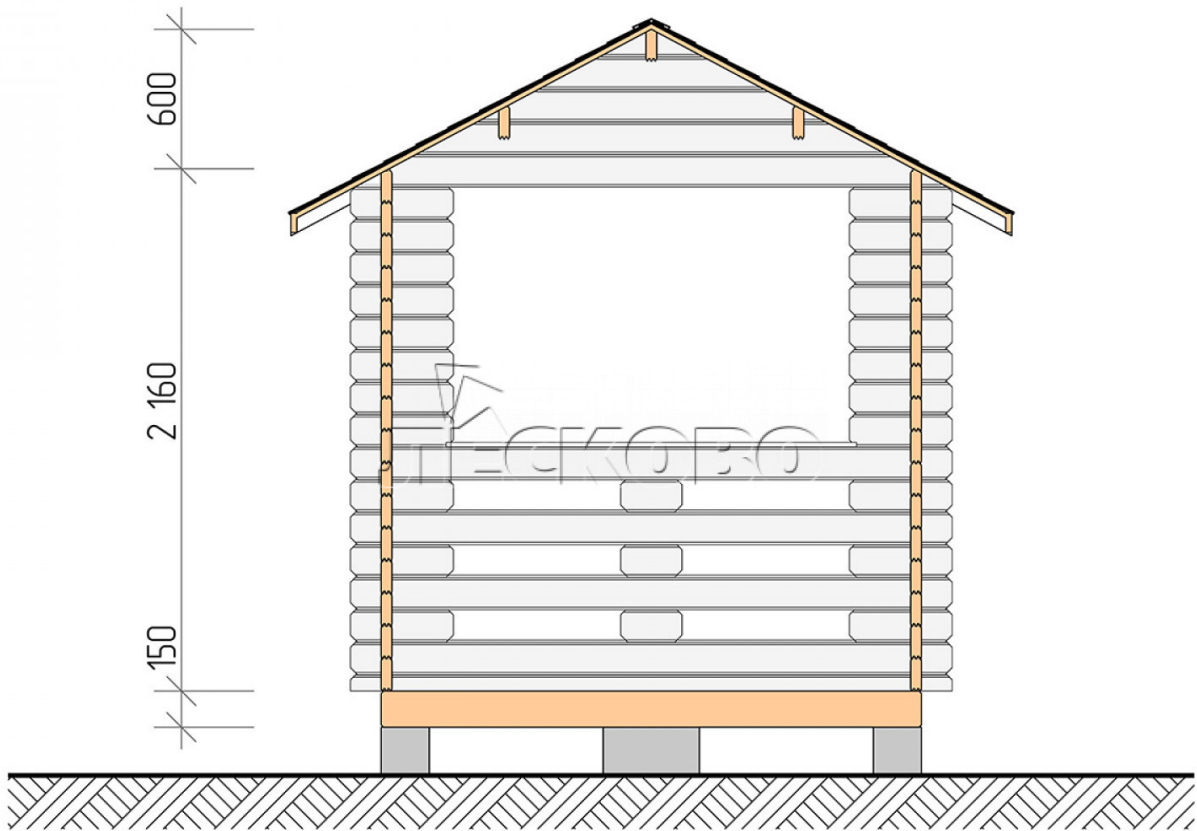

## Pavillion "BS" serie 2.5×3

Projektabmessungen

2.5 × 3 / 5.9 m<sup>2</sup>

Hausset

**1.274 €**

# Разрез

### Haus Kit

- Wall kit: mini-chamber drying chamber 44 × 145 mm with bowls for the project. The material of the tree is spruce, pine (GOST 8486). Humidity 12-14%. The height of the walls is 2.16 m;
- Logs, lower harness: board 45 × 145 mm chamber drying 10-12%;
- Floors: floorboard 35 mm, chamber drying;
- Ceiling: imitation of a bar 20 × 135 mm, chamber drying;
- Platbands: dry planed board 20 × 100 mm;
- Roof: shingles;