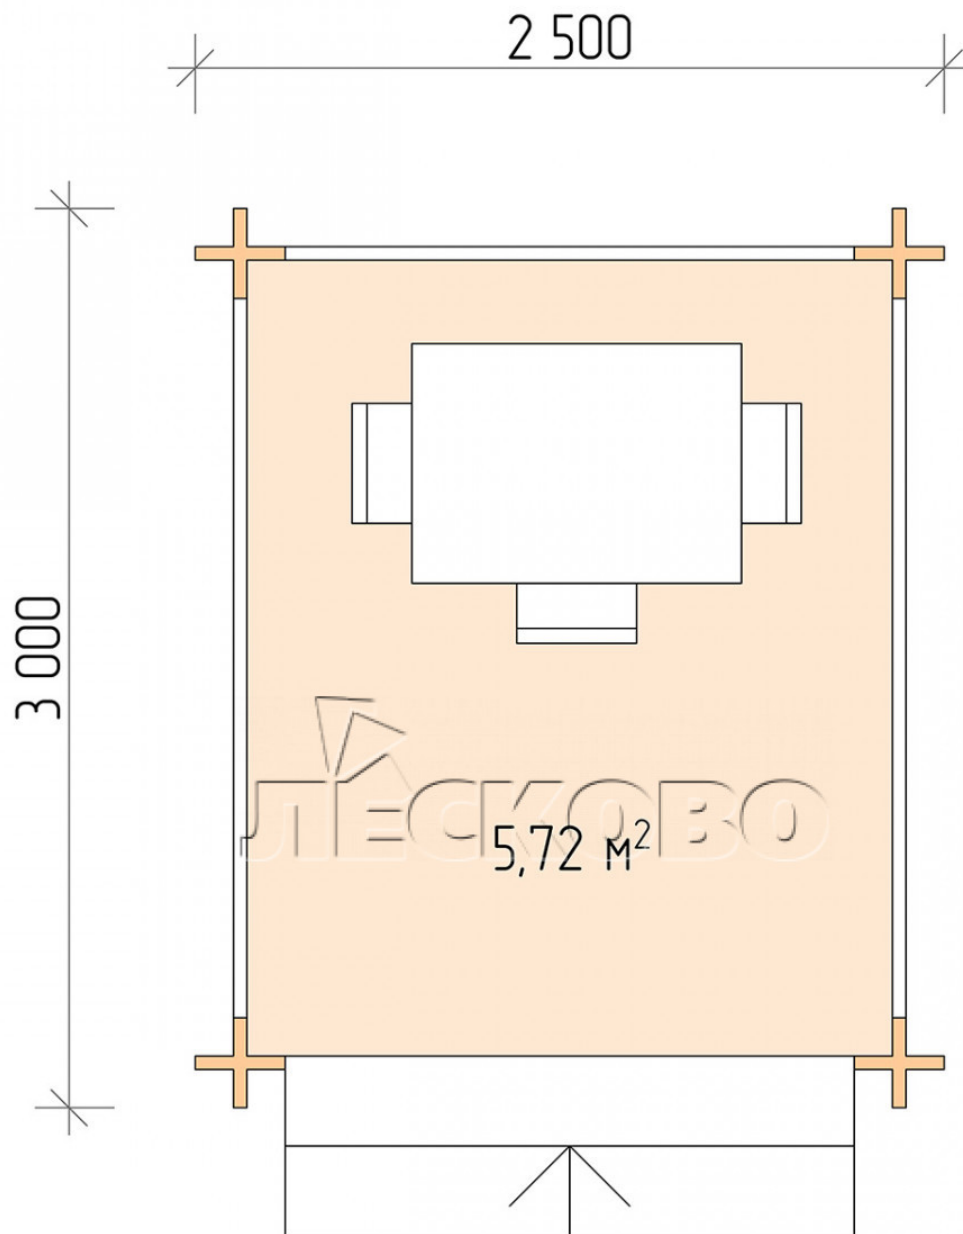

Haus Kit

- Wall kit: mini-chamber drying chamber 44 × 145 mm with bowls for the project. The material of the tree is spruce, pine (GOST 8486). Humidity 12-14%. The height of the walls is 2.16 m;
- Logs, lower harness: board 45 × 145 mm chamber drying 10-12%;
- Floors: floorboard 35 mm, chamber drying;
- Ceiling: imitation of a bar 20 × 135 mm, chamber drying;
- Platbands: dry planed board 20 × 100 mm;
- Roof: shingles;