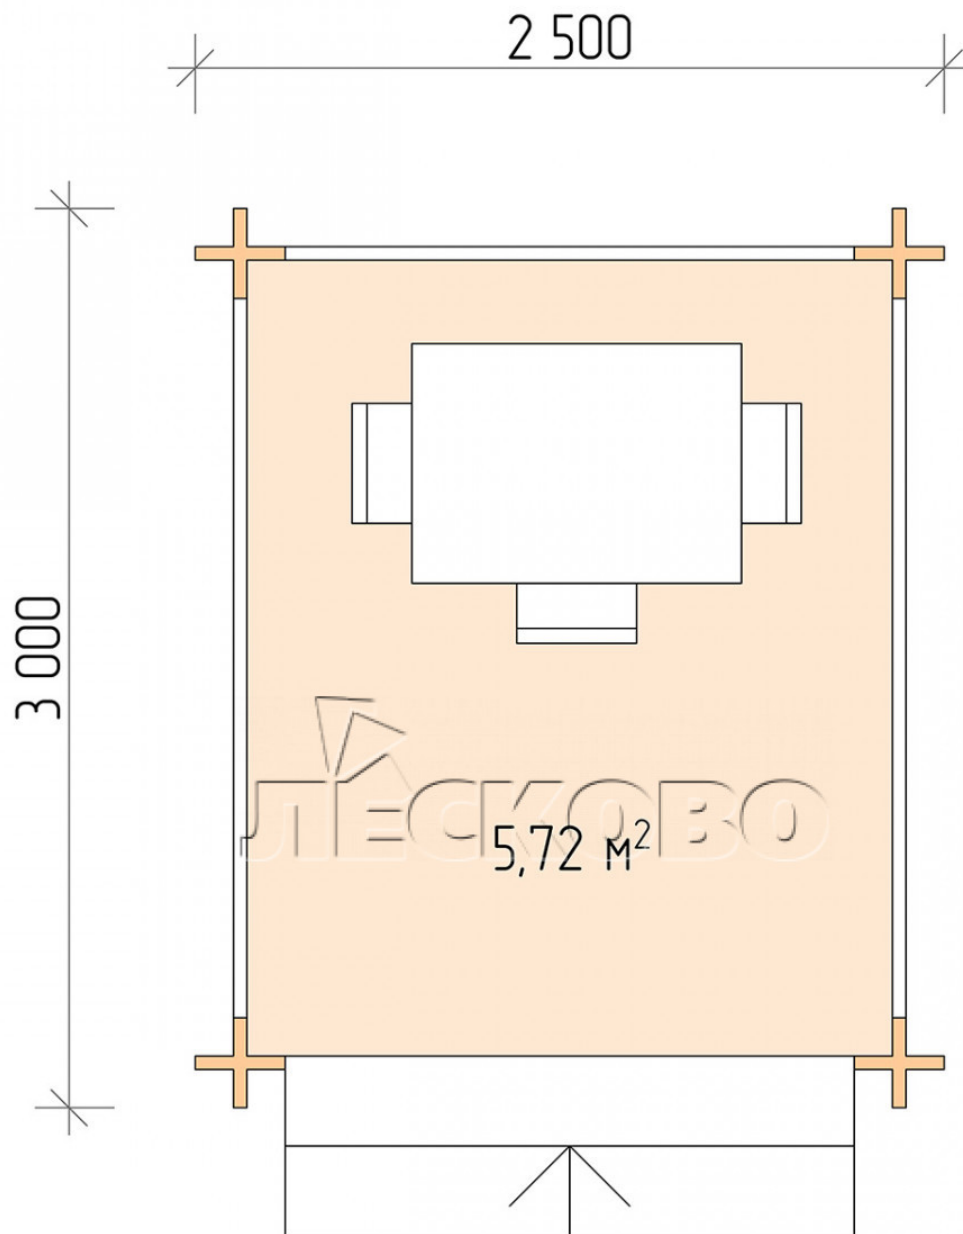

## Pavillion "BS" serie 2.5×3

Projektabmessungen

2.5 × 3 / 5.9 m<sup>2</sup>

Hausset

**1.274 €**

# Разрез

### Haus Kit

- Wall kit: mini-chamber drying chamber 44 × 145 mm with bowls for the project. The material of the tree is spruce, pine (GOST 8486). Humidity 12-14%. The height of the walls is 2.16 m;
- Logs, lower harness: board 45 × 145 mm chamber drying 10-12%;
- Floors: floorboard 35 mm, chamber drying;
- Ceiling: imitation of a bar 20 × 135 mm, chamber drying;
- Platbands: dry planed board 20 × 100 mm;
- Roof: shingles;