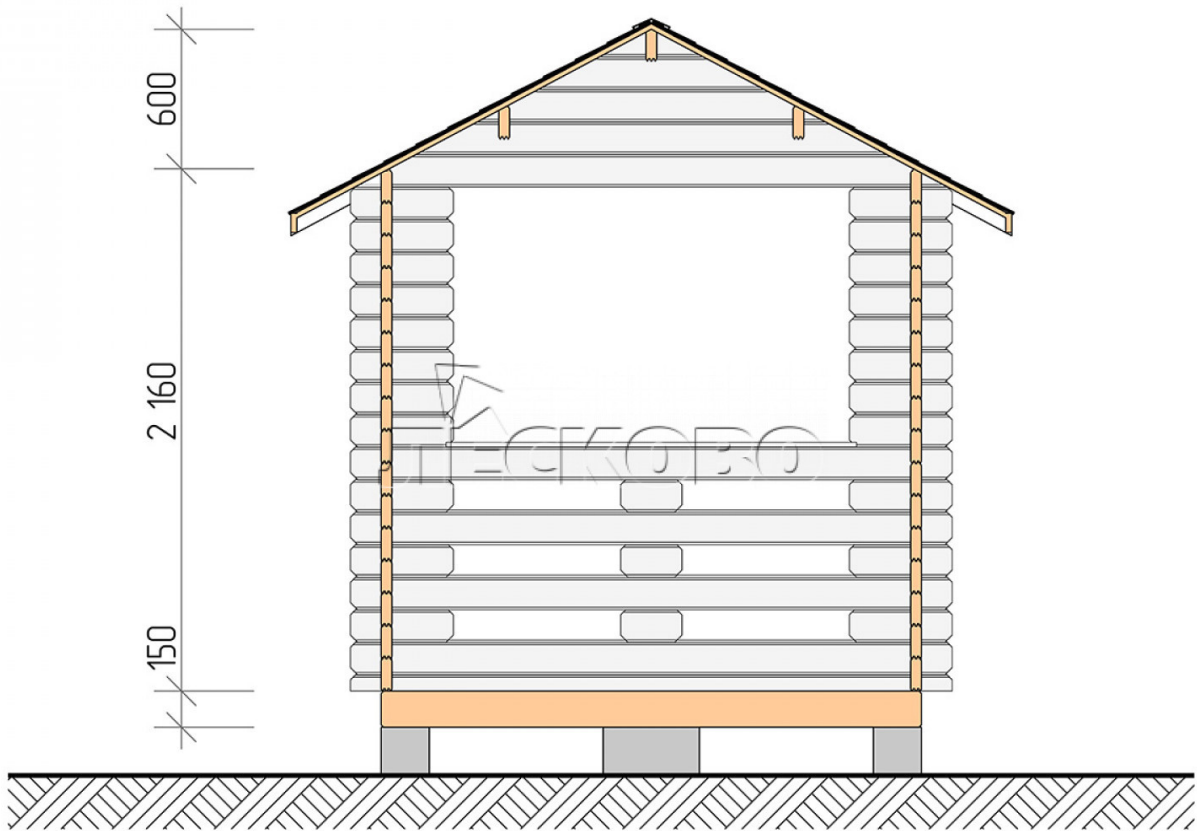

Pavillion "BS" serie 2.5×3.5

Projektabmessungen

2.5 × 3.5 / 7 m²

Hausset

1.163 €

Balken

45 mm

65 mm
+ 260 €

Projektplanung

2 500

3 500

6,8
M²

Разрез

Haus Kit

- Wall kit: mini-chamber drying chamber 44 × 145 mm with bowls for the project. The material of the tree is spruce, pine (GOST 8486). Humidity 12-14%. The height of the walls is 2.16 m;
- Logs, lower harness: board 45 × 145 mm chamber drying 10-12%;
- Floors: floorboard 35 mm, chamber drying;
- Ceiling: imitation of a bar 20 × 135 mm, chamber drying;
- Platbands: dry planed board 20 × 100 mm;
- Roof: shingles;