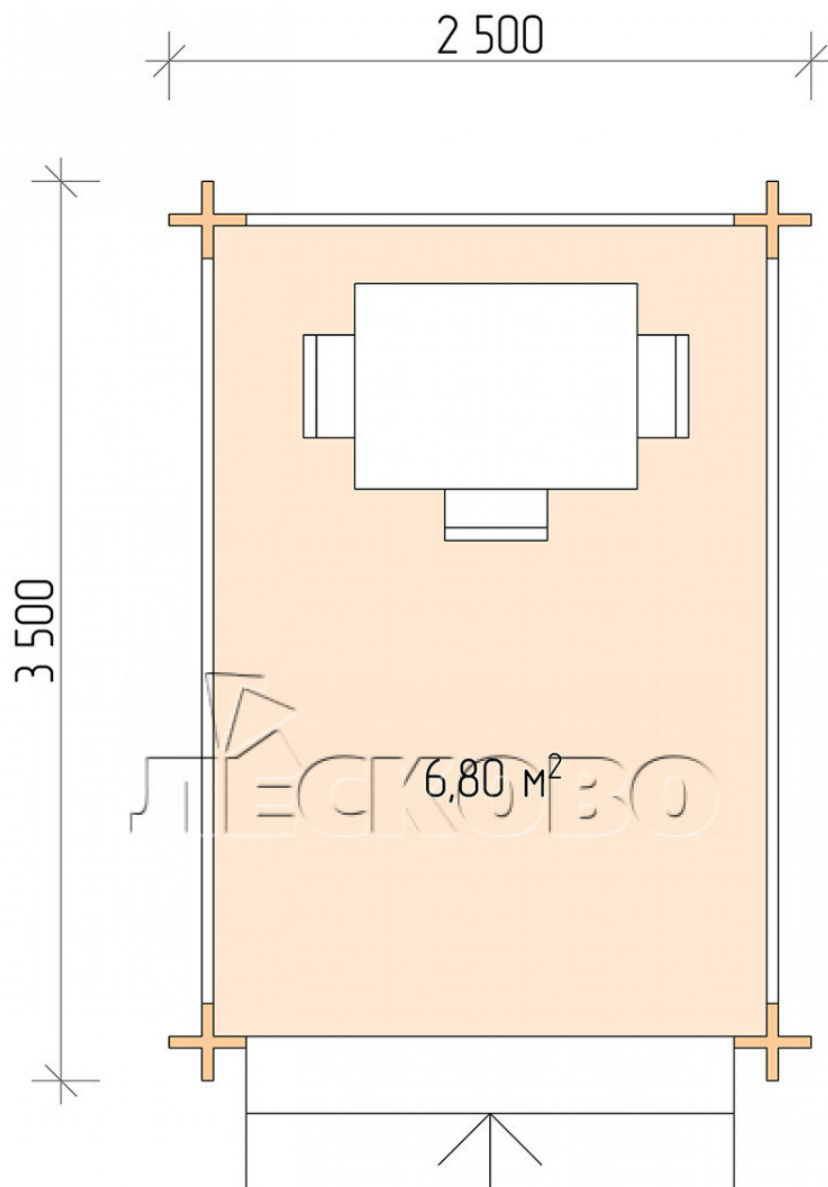

Haus Kit

- Wall kit: mini-chamber drying chamber 44 × 145 mm with bowls for the project. The material of the tree is spruce, pine (GOST 8486). Humidity 12-14%. The height of the walls is 2.16 m;
- Logs, lower harness: board 45 × 145 mm chamber drying 10-12%;
- Floors: floorboard 35 mm, chamber drying;
- Ceiling: imitation of a bar 20 × 135 mm, chamber drying;
- Platbands: dry planed board 20 × 100 mm;
- Roof: shingles;