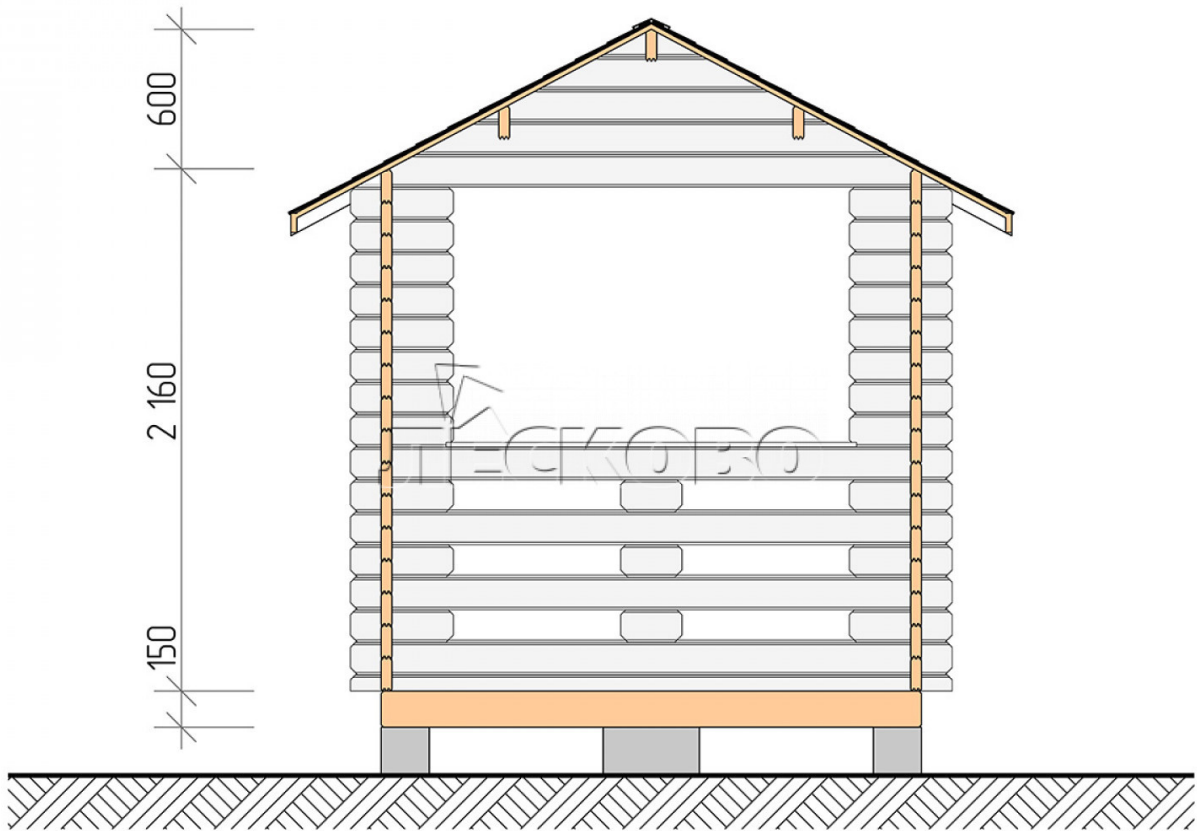

Pavillion "BS" serie 2.5×3.5

Projektanmessungen

2.5 × 3.5 / 7 m²

Hausset

1.349 €

Balken

45 mm

65 mm
+ 316 €

Projektplanung

2 500

3 500

6,8
M²

Разрез

Haus Kit

- Wall kit: mini-chamber drying chamber 44 × 145 mm with bowls for the project. The material of the tree is spruce, pine (GOST 8486). Humidity 12-14%. The height of the walls is 2.16 m;
- Logs, lower harness: board 45 × 145 mm chamber drying 10-12%;
- Floors: floorboard 35 mm, chamber drying;
- Ceiling: imitation of a bar 20 × 135 mm, chamber drying;
- Platbands: dry planed board 20 × 100 mm;
- Roof: shingles;