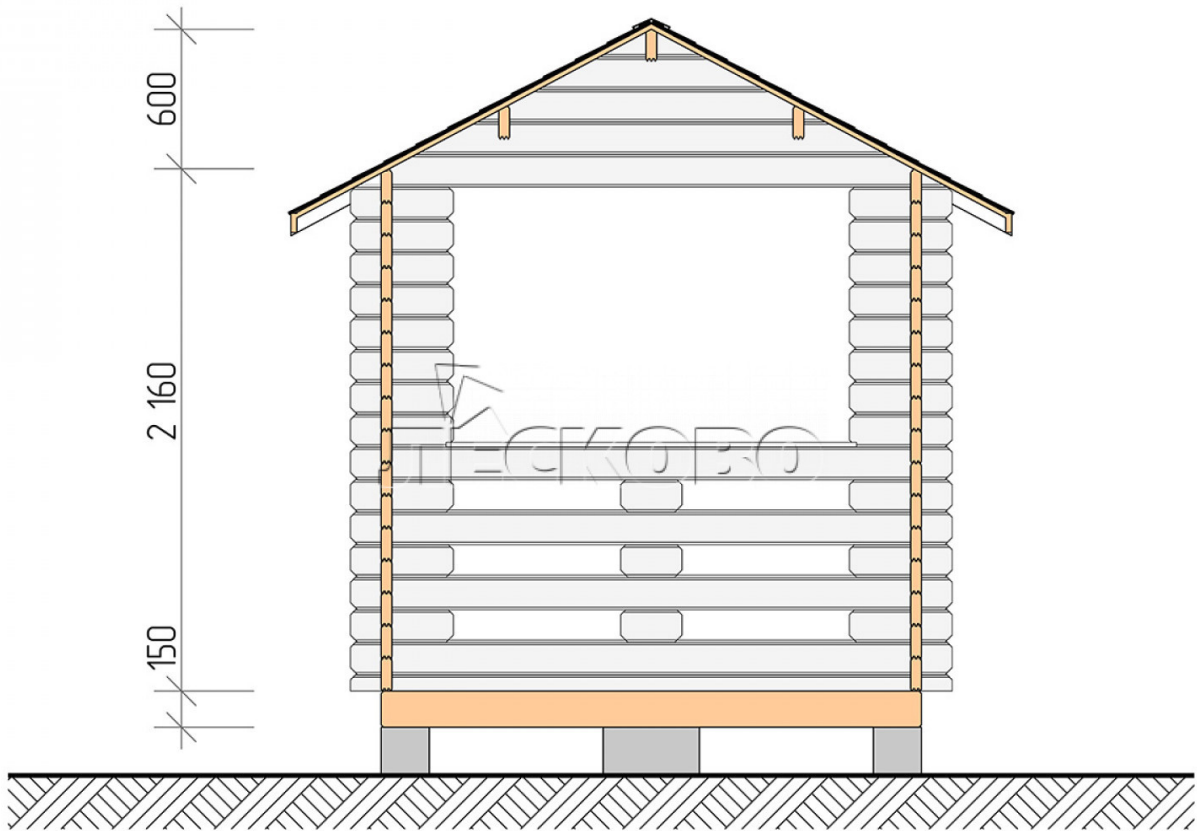

## Pavillion "BS" serie 2.5×3.5

Projektanmessungen

2.5 × 3.5 / 7 m<sup>2</sup>

Hausset

**1.105 €**

# Разрез

## Haus Kit

- Wall kit: mini-chamber drying chamber 44 × 145 mm with bowls for the project. The material of the tree is spruce, pine (GOST 8486). Humidity 12-14%. The height of the walls is 2.16 m;
- Logs, lower harness: board 45 × 145 mm chamber drying 10-12%;
- Floors: floorboard 35 mm, chamber drying;
- Ceiling: imitation of a bar 20 × 135 mm, chamber drying;
- Platbands: dry planed board 20 × 100 mm;
- Roof: shingles;