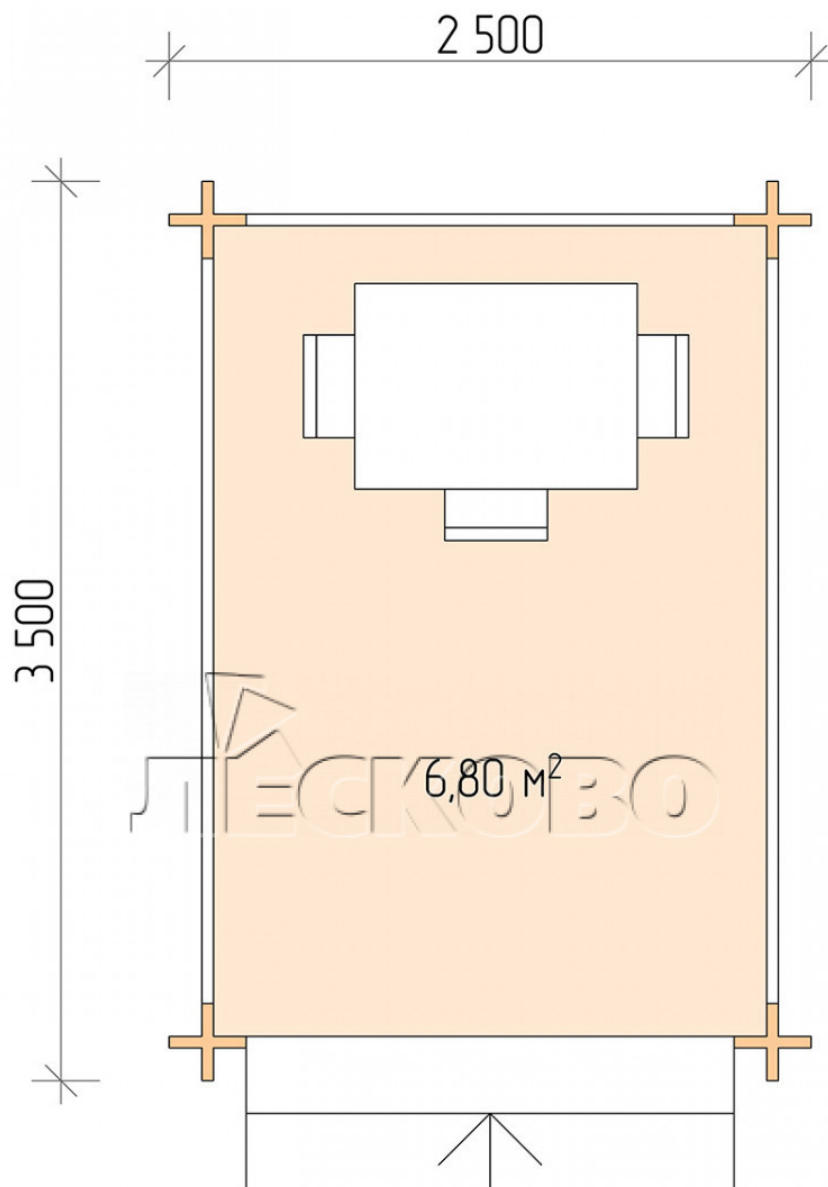

Pavillion "BS" serie 2.5×3.5

Projektabmessungen

2.5 × 3.5 / 7 m²

Hausset

1.163 €

Balken

45 mm

65 mm
+ 260 €

Projektplanung

2 500

3 500

6,8
M²

Разрез

Haus Kit

- Wall kit: mini-chamber drying chamber 44 × 145 mm with bowls for the project. The material of the tree is spruce, pine (GOST 8486). Humidity 12-14%. The height of the walls is 2.16 m;
- Logs, lower harness: board 45 × 145 mm chamber drying 10-12%;
- Floors: floorboard 35 mm, chamber drying;
- Ceiling: imitation of a bar 20 × 135 mm, chamber drying;
- Platbands: dry planed board 20 × 100 mm;
- Roof: shingles;