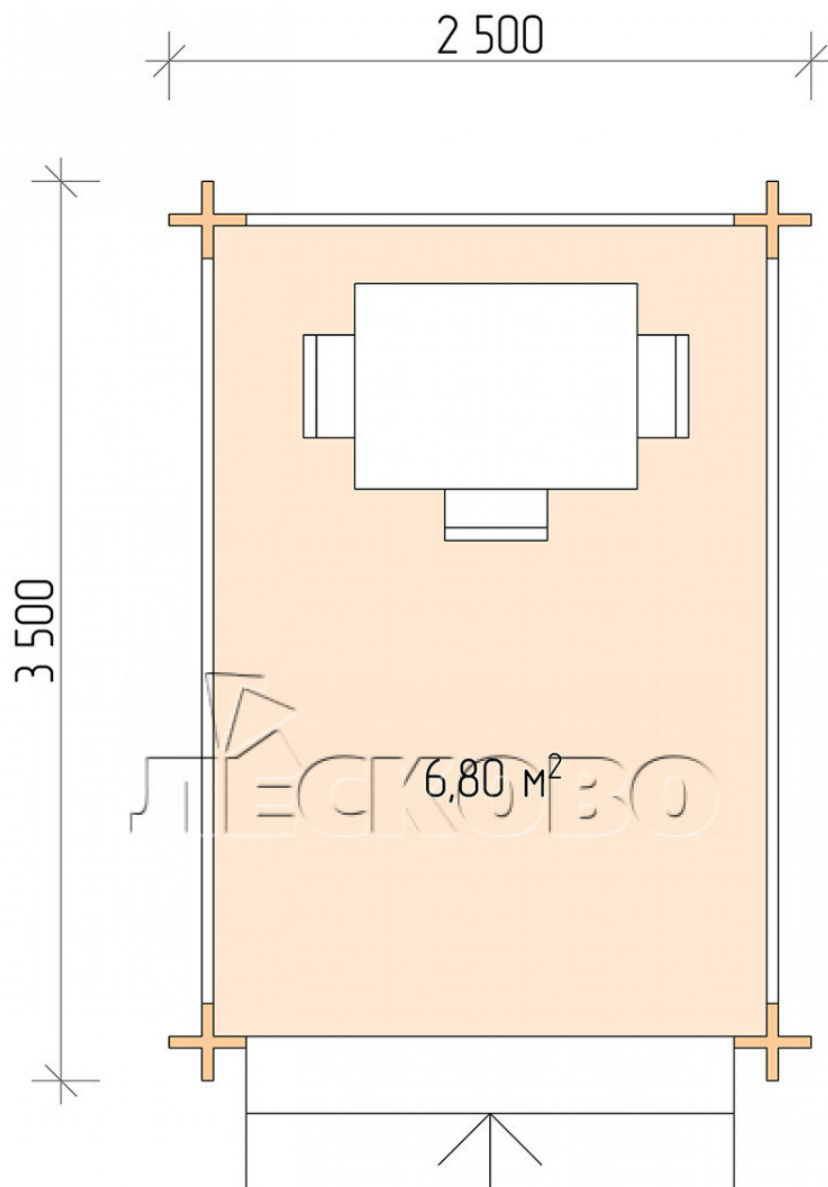

Pavillion "BS" serie 2.5×3.5

Projektanmessungen

2.5 × 3.5 / 7 m²

Hausset

1.349 €

Balken

45 mm

65 mm
+ 316 €

Projektplanung

2 500

3 500

6,8
M²

Разрез

Haus Kit

- Wall kit: mini-chamber drying chamber 44 × 145 mm with bowls for the project. The material of the tree is spruce, pine (GOST 8486). Humidity 12-14%. The height of the walls is 2.16 m;
- Logs, lower harness: board 45 × 145 mm chamber drying 10-12%;
- Floors: floorboard 35 mm, chamber drying;
- Ceiling: imitation of a bar 20 × 135 mm, chamber drying;
- Platbands: dry planed board 20 × 100 mm;
- Roof: shingles;