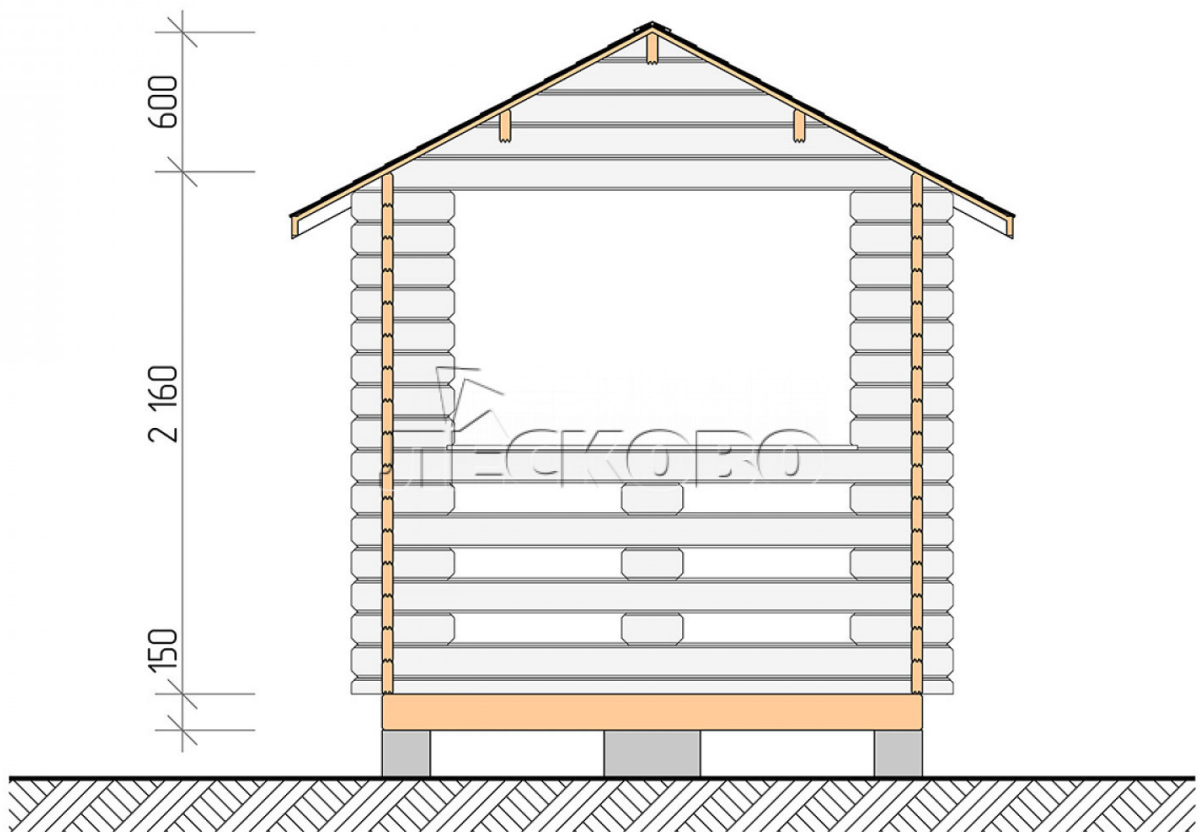

Pavillion "BS" serie 2.5×2.5

Projektabmessungen

2.5 × 2.5 / 4.8 m²

Hausset

865 €

Balken

45 MM

65 MM
+ 220 €

Projektplanung

2 500

2 500

4,64
M²

Разрез

Haus Kit

- Wall kit: mini-chamber drying chamber 44 × 145 mm with bowls for the project. The material of the tree is spruce, pine (GOST 8486). Humidity 12-14%. The height of the walls is 2.16 m;
- Logs, lower harness: board 45 × 145 mm chamber drying 10-12%;
- Floors: floorboard 35 mm, chamber drying;
- Ceiling: imitation of a bar 20 × 135 mm, chamber drying;
- Platbands: dry planed board 20 × 100 mm;
- Roof: shingles;