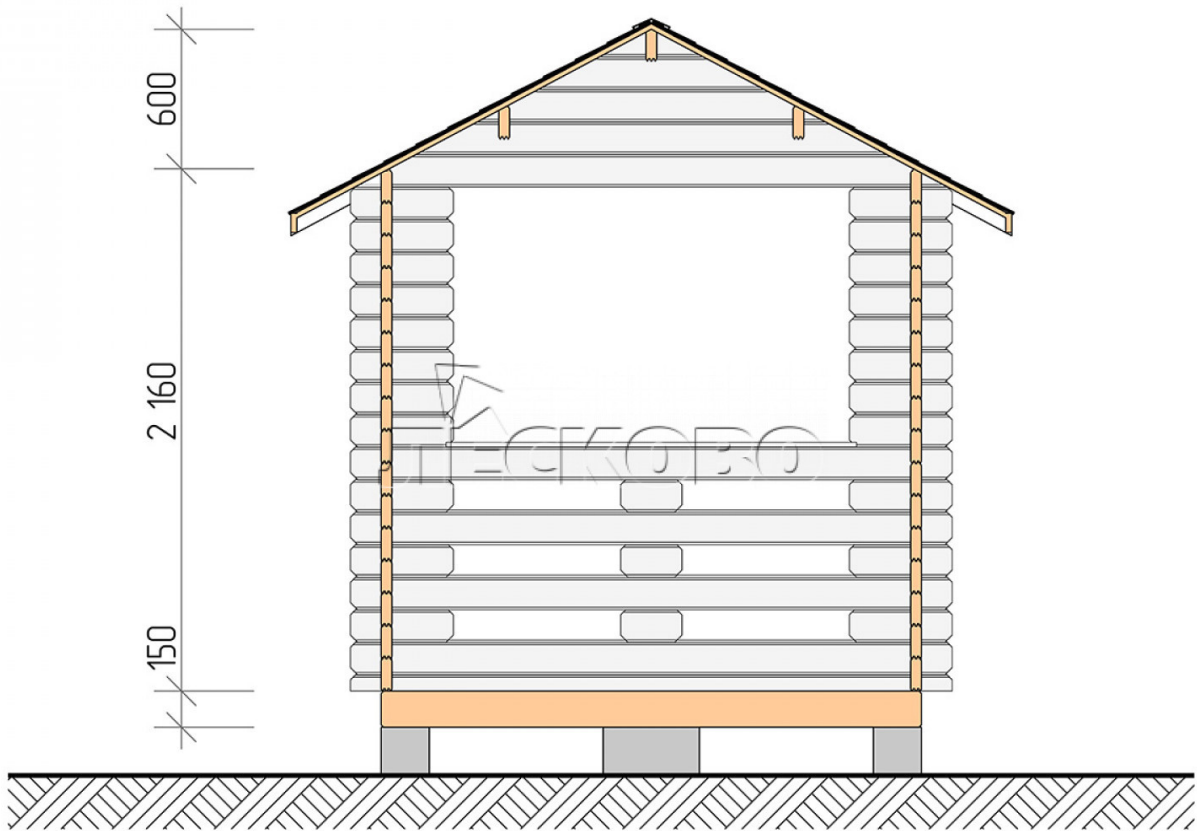

## Pavillion "BS" serie 2.5×2.5

Projektabmessungen

2.5 × 2.5 / 4.8 m<sup>2</sup>

Hausset

**897 €**

# Разрез

### Haus Kit

- Wall kit: mini-chamber drying chamber 44 × 145 mm with bowls for the project. The material of the tree is spruce, pine (GOST 8486). Humidity 12-14%. The height of the walls is 2.16 m;
- Logs, lower harness: board 45 × 145 mm chamber drying 10-12%;
- Floors: floorboard 35 mm, chamber drying;
- Ceiling: imitation of a bar 20 × 135 mm, chamber drying;
- Platbands: dry planed board 20 × 100 mm;
- Roof: shingles;