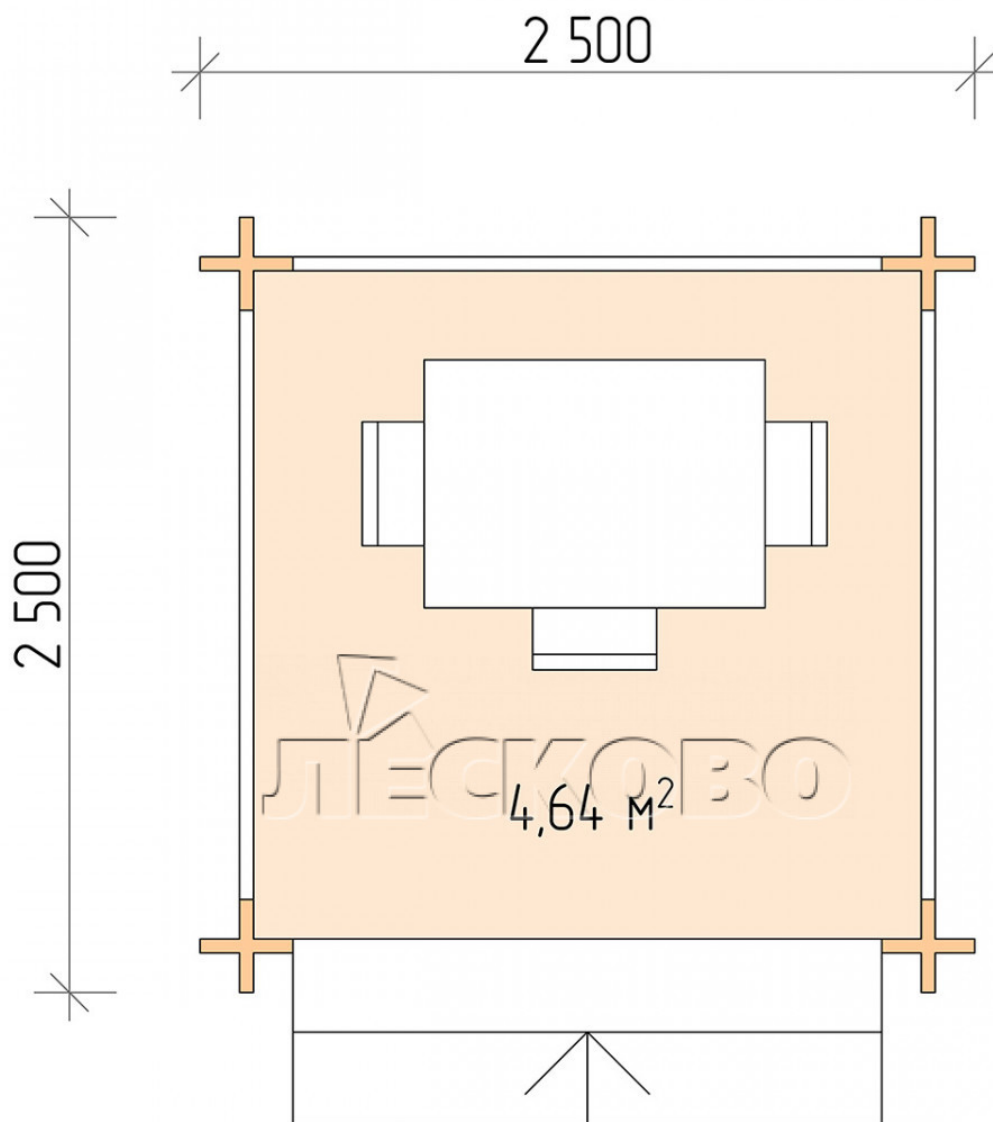

Pavillion "BS" serie 2.5×2.5

Projektabmessungen

2.5 × 2.5 / 4.8 m²

Hausset

865 €

Balken

45 MM

65 MM
+ 220 €

Projektplanung

2 500

2 500

4,64
M²

Разрез

Haus Kit

- Wall kit: mini-chamber drying chamber 44 × 145 mm with bowls for the project. The material of the tree is spruce, pine (GOST 8486). Humidity 12-14%. The height of the walls is 2.16 m;
- Logs, lower harness: board 45 × 145 mm chamber drying 10-12%;
- Floors: floorboard 35 mm, chamber drying;
- Ceiling: imitation of a bar 20 × 135 mm, chamber drying;
- Platbands: dry planed board 20 × 100 mm;
- Roof: shingles;

- Skirting board 35 mm.

+7 (4942) 499-770

156014, г. Кострома, ул. Базовая, д. 8