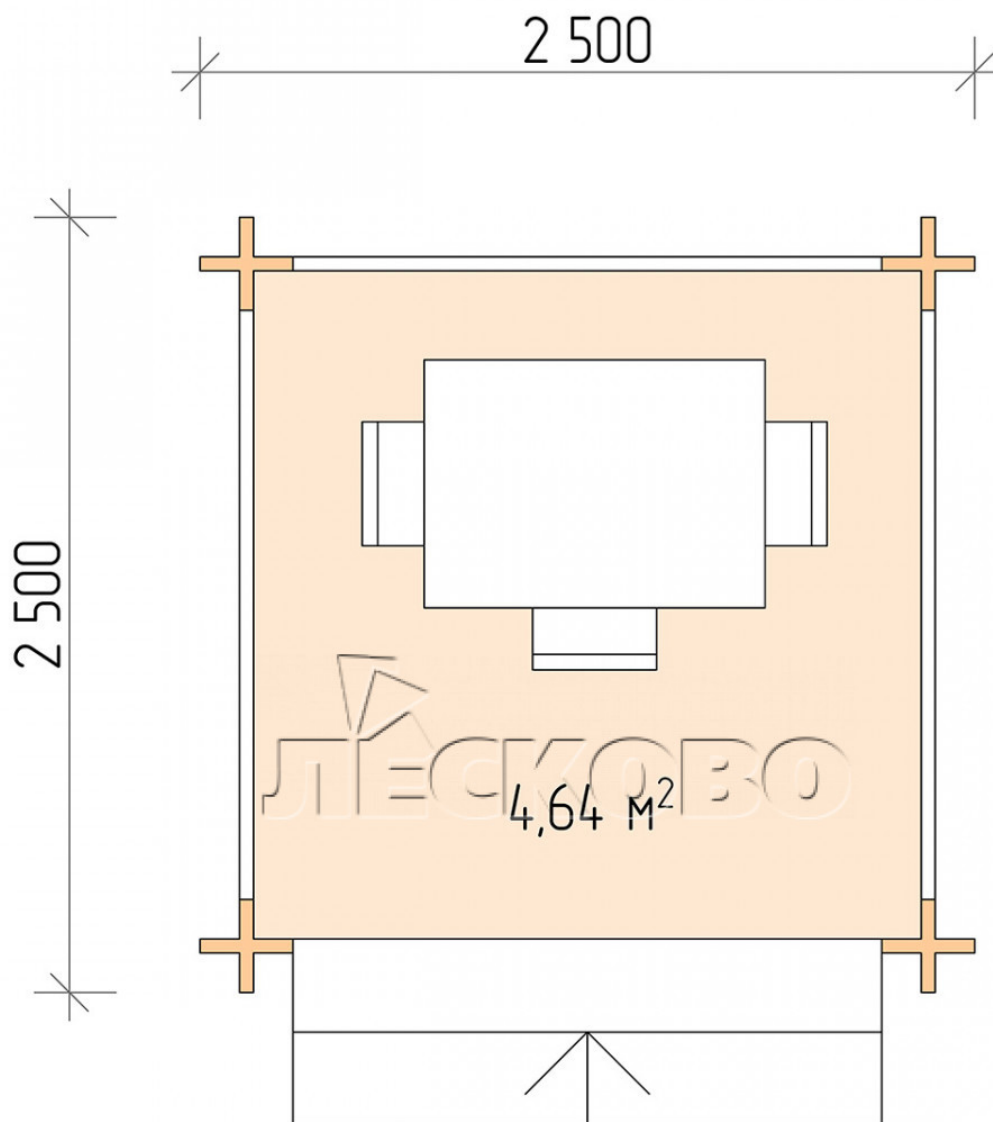

## Pavillion "BS" serie 2.5×2.5

Projektabmessungen

2.5 × 2.5 / 4.8 m<sup>2</sup>

Hausset

**897 €**

# Разрез

### Haus Kit

- Wall kit: mini-chamber drying chamber 44 × 145 mm with bowls for the project. The material of the tree is spruce, pine (GOST 8486). Humidity 12-14%. The height of the walls is 2.16 m;
- Logs, lower harness: board 45 × 145 mm chamber drying 10-12%;
- Floors: floorboard 35 mm, chamber drying;
- Ceiling: imitation of a bar 20 × 135 mm, chamber drying;
- Platbands: dry planed board 20 × 100 mm;
- Roof: shingles;